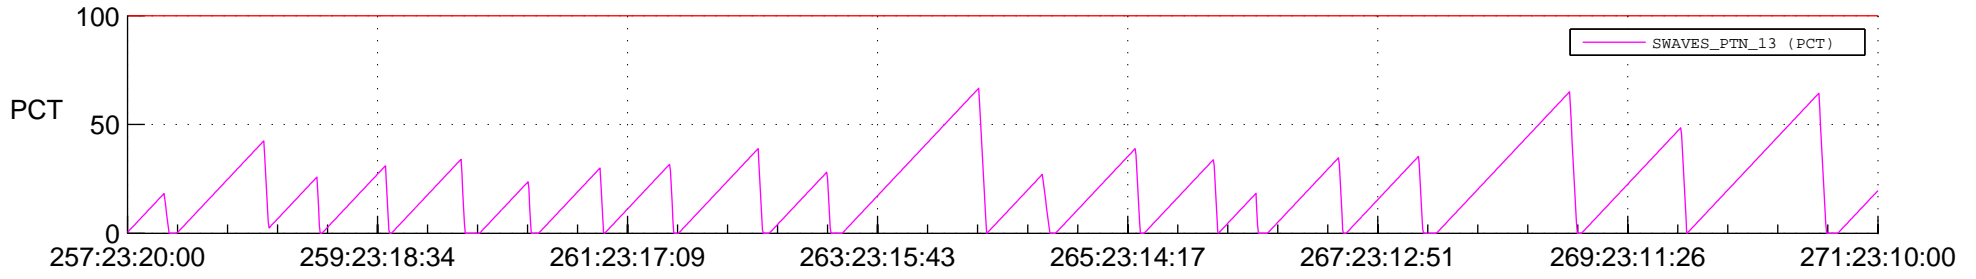

STEREO AHEAD SSR PCT Full Prediction

SWAVES_Percent_Full_Prediction

IMPACT_Percent_Full_Prediction

PLASTIC_Percent_Full_Prediction

Spacecraft_DownLink_Rate