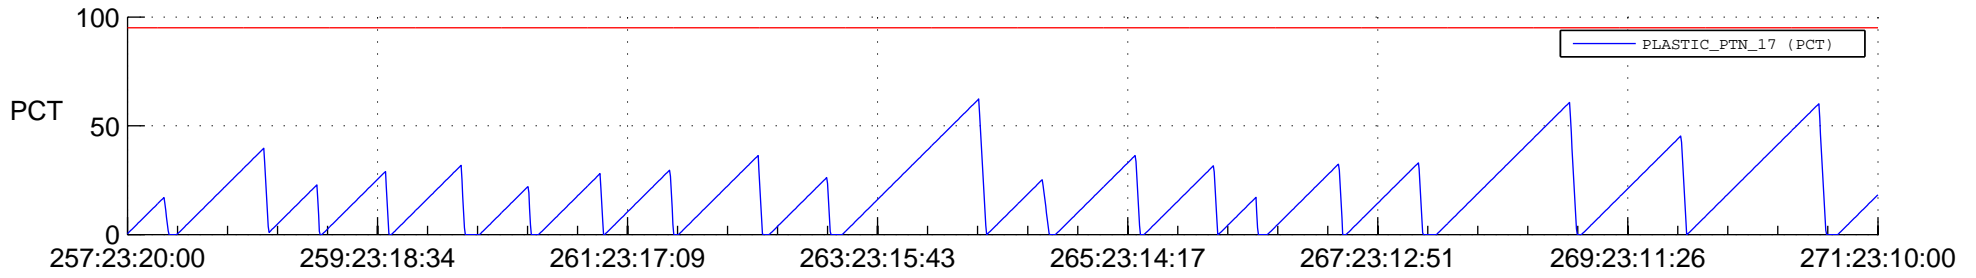

STEREO AHEAD SSR PCT Full Prediction

SWAVES_Percent_Full_Prediction

IMPACT_Percent_Full_Prediction

PLASTIC_Percent_Full_Prediction

Spacecraft_DownLink_Rate