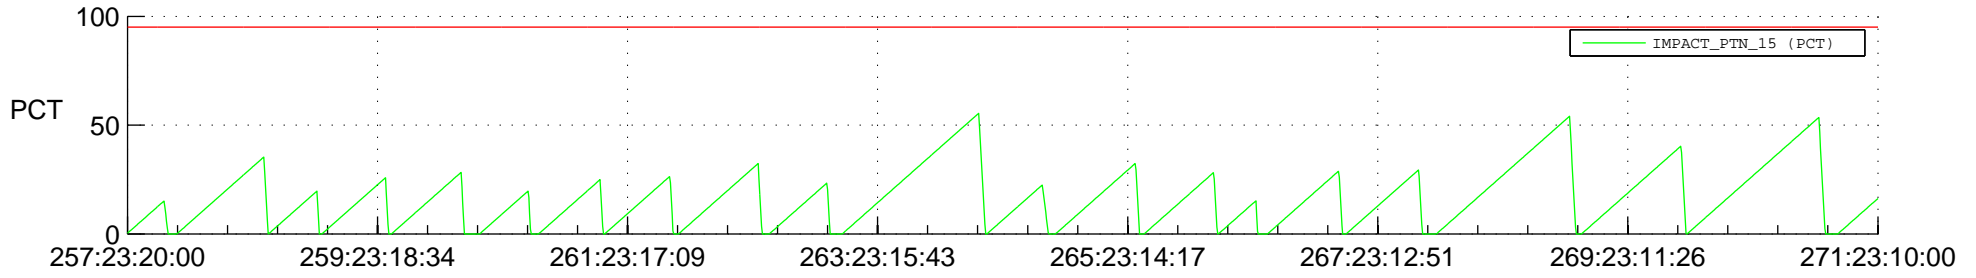

STEREO AHEAD SSR PCT Full Prediction

SWAVES_Percent_Full_Prediction

IMPACT_Percent_Full_Prediction

PLASTIC_Percent_Full_Prediction

Spacecraft_DownLink_Rate