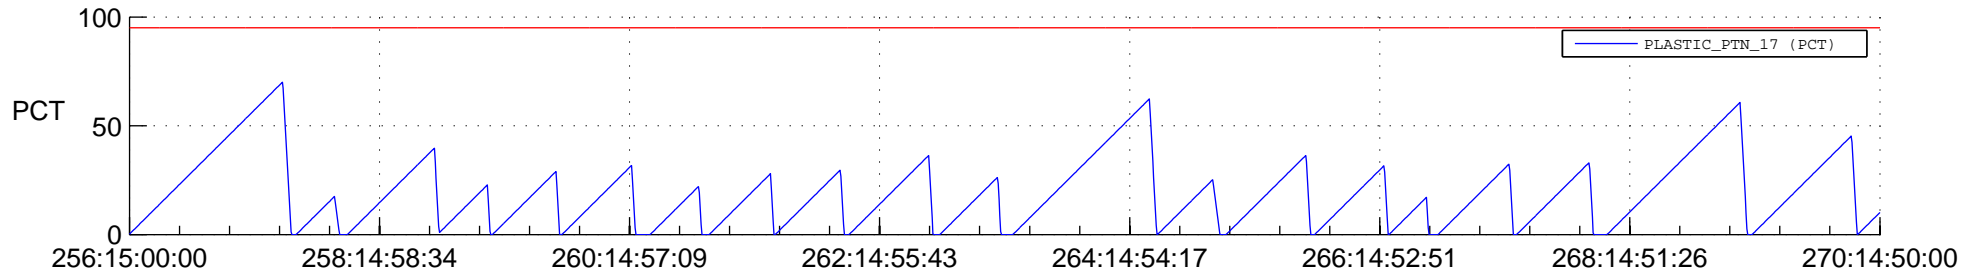

STEREO AHEAD SSR PCT Full Prediction

SWAVES_Percent_Full_Prediction

IMPACT_Percent_Full_Prediction

PLASTIC_Percent_Full_Prediction

Spacecraft_DownLink_Rate