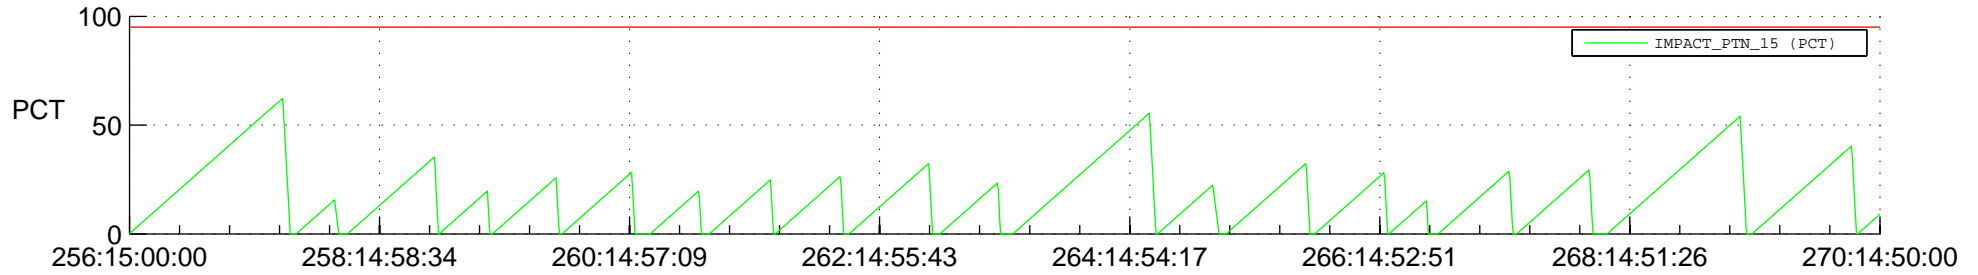

STEREO AHEAD SSR PCT Full Prediction

SWAVES_Percent_Full_Prediction

IMPACT_Percent_Full_Prediction

PLASTIC_Percent_Full_Prediction

Spacecraft_DownLink_Rate