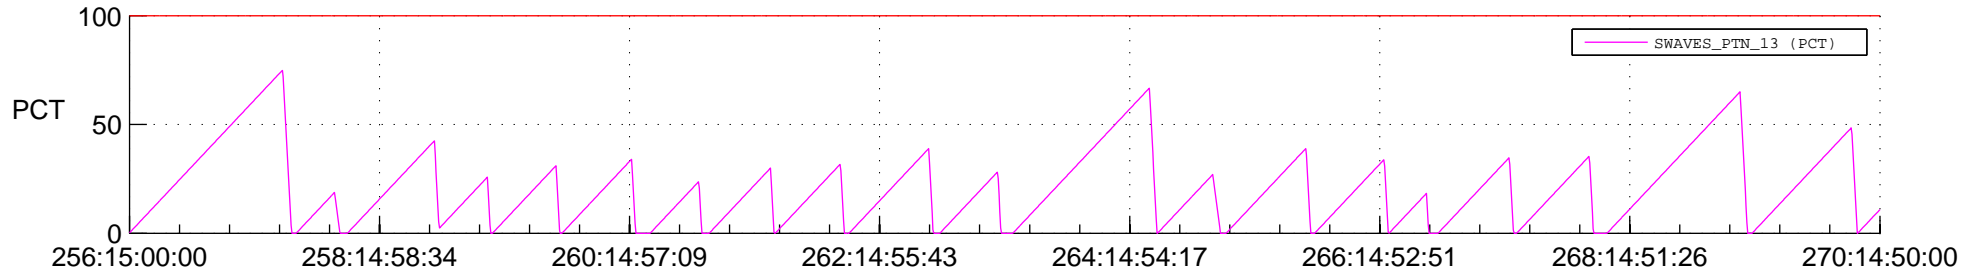

STEREO AHEAD SSR PCT Full Prediction

SWAVES_Percent_Full_Prediction

IMPACT_Percent_Full_Prediction

PLASTIC_Percent_Full_Prediction

Spacecraft_DownLink_Rate