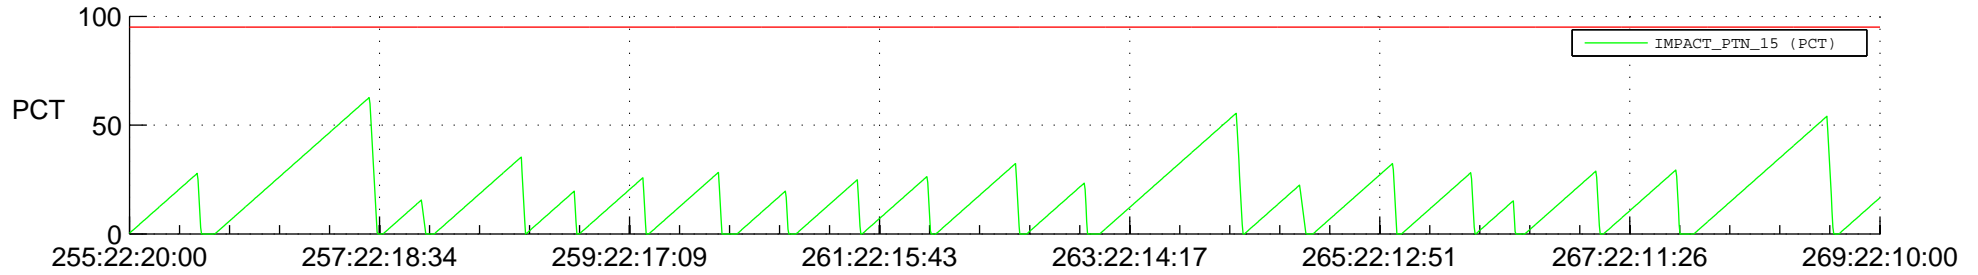

IMPACT_Percent_Full_Prediction