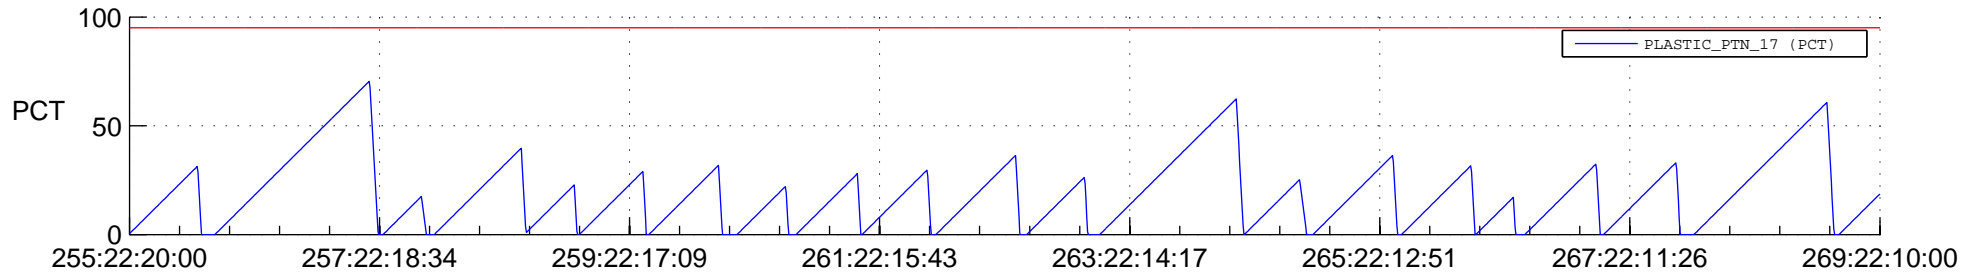

PLASTIC_Percent_Full_Prediction