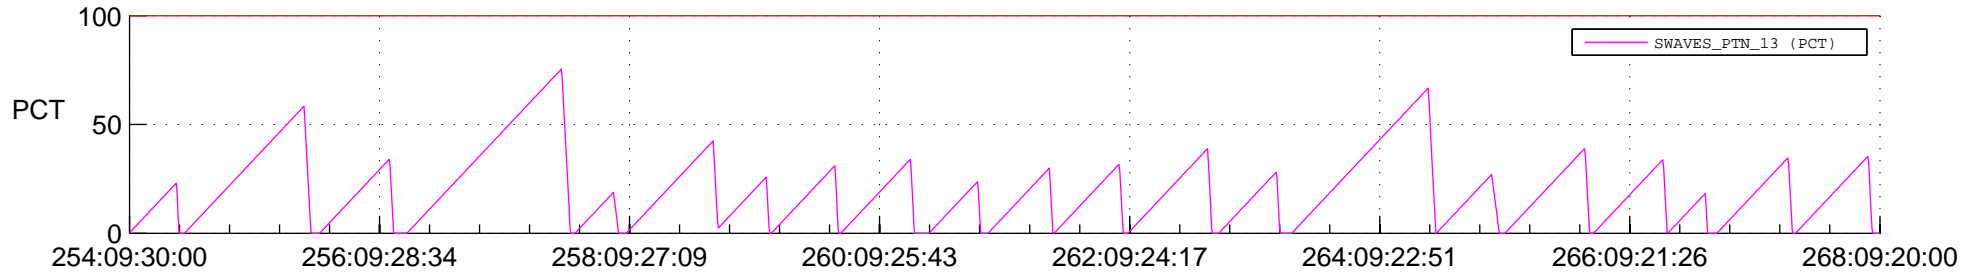

STEREO AHEAD SSR PCT Full Prediction

SWAVES_Percent_Full_Prediction

IMPACT_Percent_Full_Prediction

PLASTIC_Percent_Full_Prediction

Spacecraft_DownLink_Rate