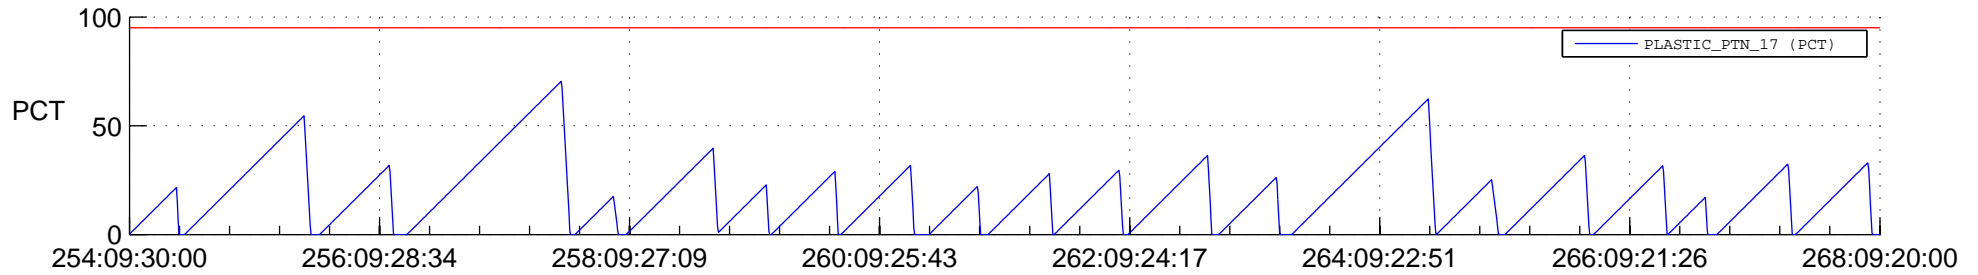

STEREO AHEAD SSR PCT Full Prediction

SWAVES_Percent_Full_Prediction

IMPACT_Percent_Full_Prediction

PLASTIC_Percent_Full_Prediction

Spacecraft_DownLink_Rate