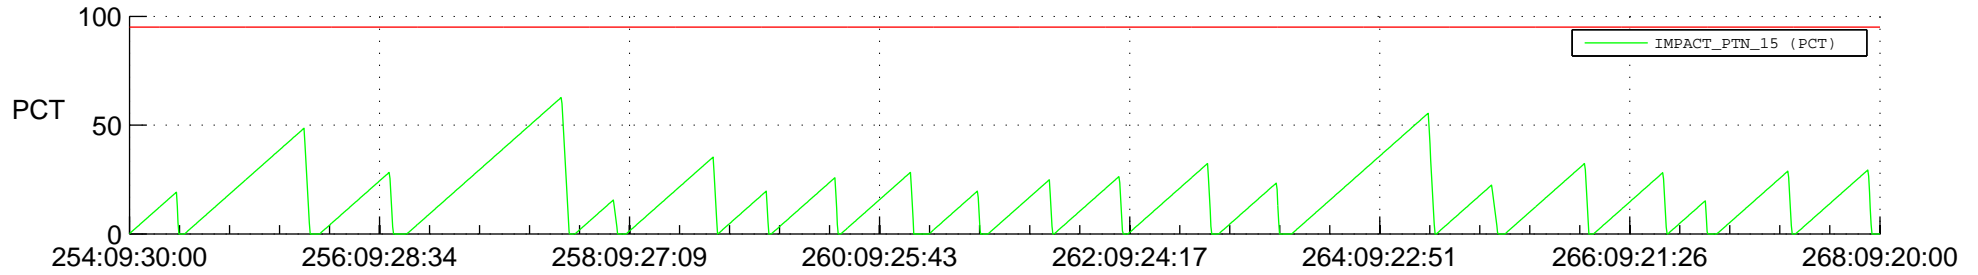

STEREO AHEAD SSR PCT Full Prediction

SWAVES_Percent_Full_Prediction

IMPACT_Percent_Full_Prediction

PLASTIC_Percent_Full_Prediction

Spacecraft_DownLink_Rate