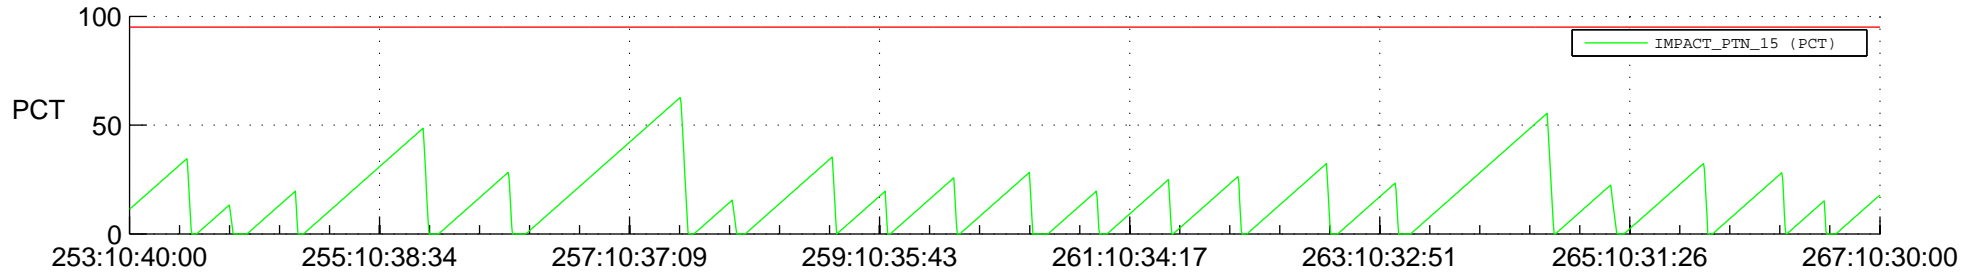

IMPACT_Percent_Full_Prediction