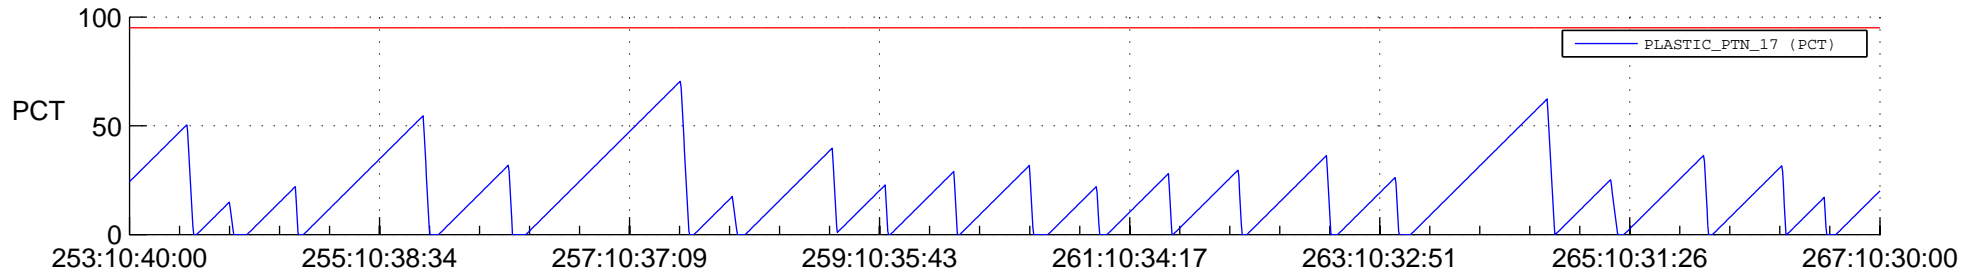

PLASTIC_Percent_Full_Prediction