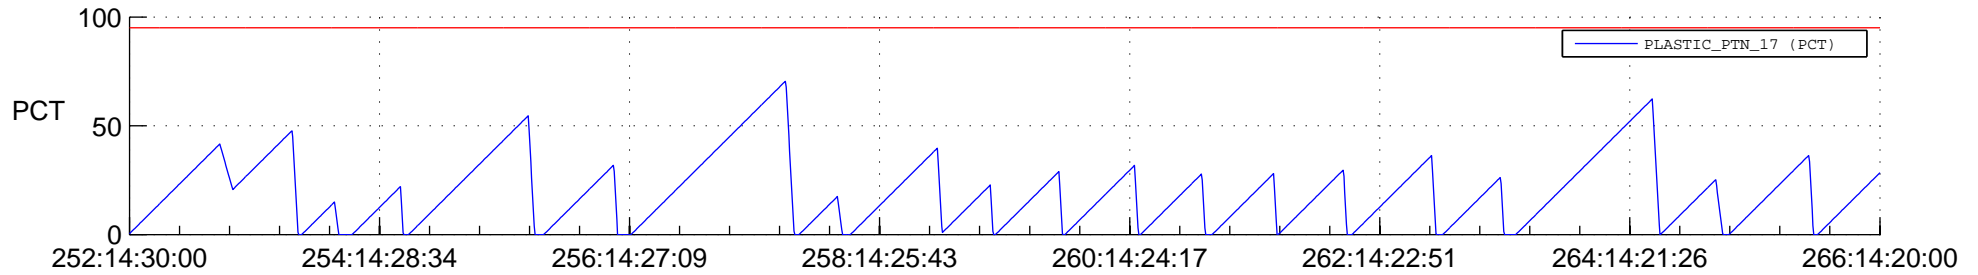

STEREO AHEAD SSR PCT Full Prediction

SWAVES_Percent_Full_Prediction

IMPACT_Percent_Full_Prediction

PLASTIC_Percent_Full_Prediction

Spacecraft_DownLink_Rate

Ground Time (2019:252:14:30:00.000 -2019:266:14:20:00.000)