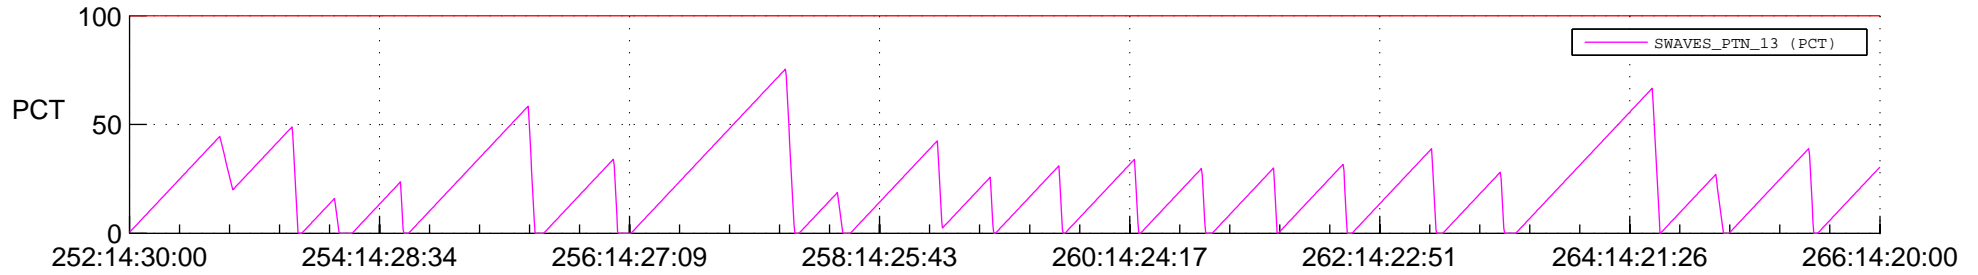

STEREO AHEAD SSR PCT Full Prediction

SWAVES_Percent_Full_Prediction

IMPACT_Percent_Full_Prediction

PLASTIC_Percent_Full_Prediction

Spacecraft_DownLink_Rate

Ground Time (2019:252:14:30:00.000 -2019:266:14:20:00.000)