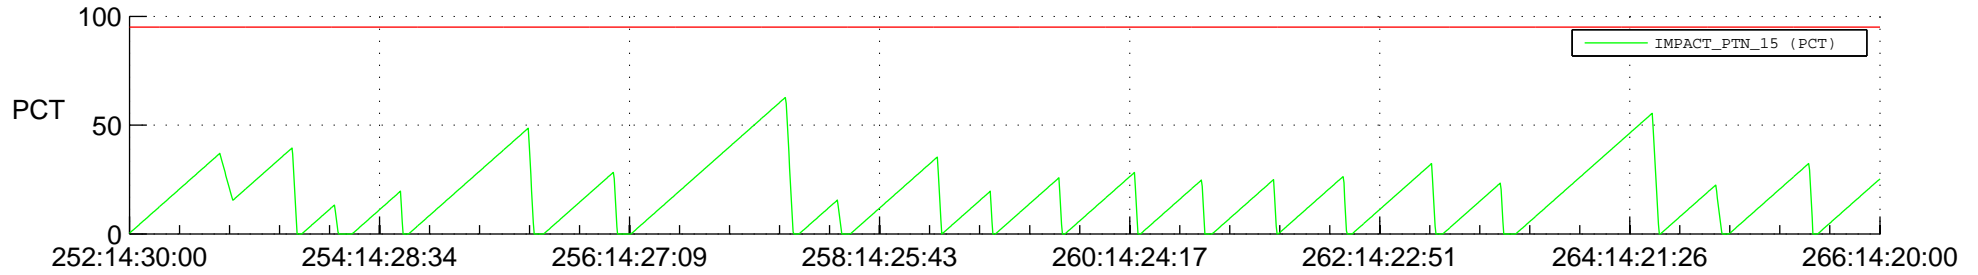

STEREO AHEAD SSR PCT Full Prediction

SWAVES_Percent_Full_Prediction

IMPACT_Percent_Full_Prediction

PLASTIC_Percent_Full_Prediction

Spacecraft_DownLink_Rate

Ground Time (2019:252:14:30:00.000 -2019:266:14:20:00.000)