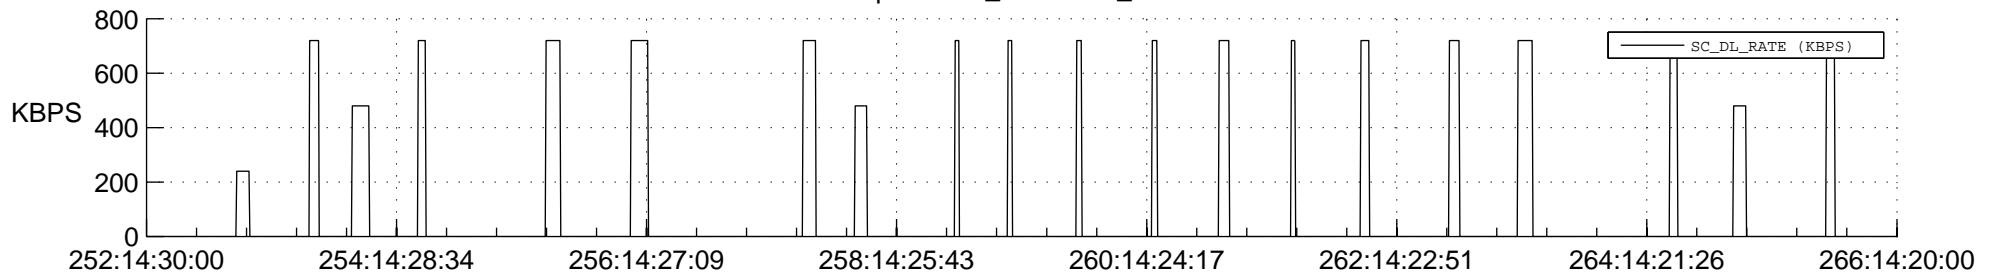

STEREO AHEAD SSR PCT Full Prediction

SWAVES_Percent_Full_Prediction

IMPACT_Percent_Full_Prediction

PLASTIC_Percent_Full_Prediction

Spacecraft_DownLink_Rate

Ground Time (2019:252:14:30:00.000 -2019:266:14:20:00.000)