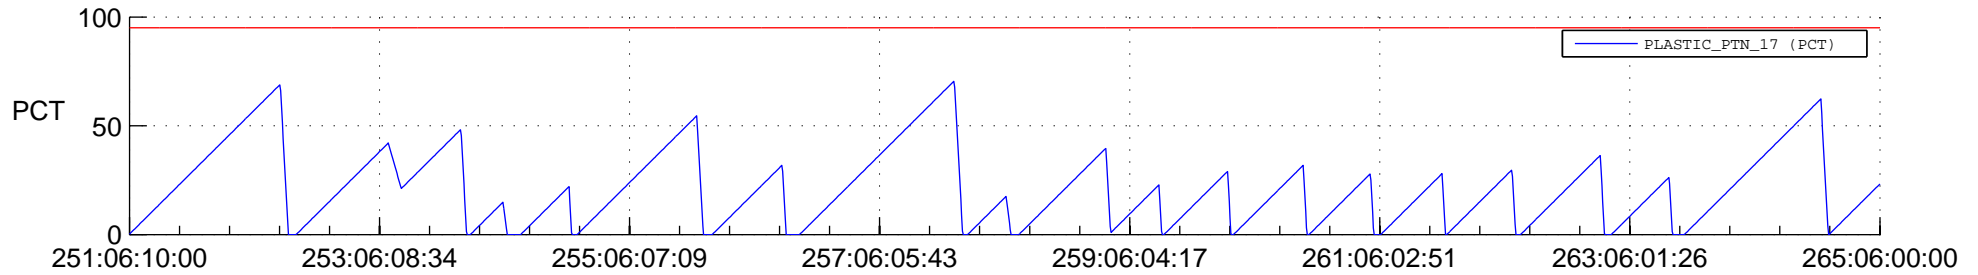

STEREO AHEAD SSR PCT Full Prediction

SWAVES_Percent_Full_Prediction

IMPACT_Percent_Full_Prediction

PLASTIC_Percent_Full_Prediction

Spacecraft_DownLink_Rate

Ground Time (2019:251:06:10:00.000 -2019:265:06:00:00.000)