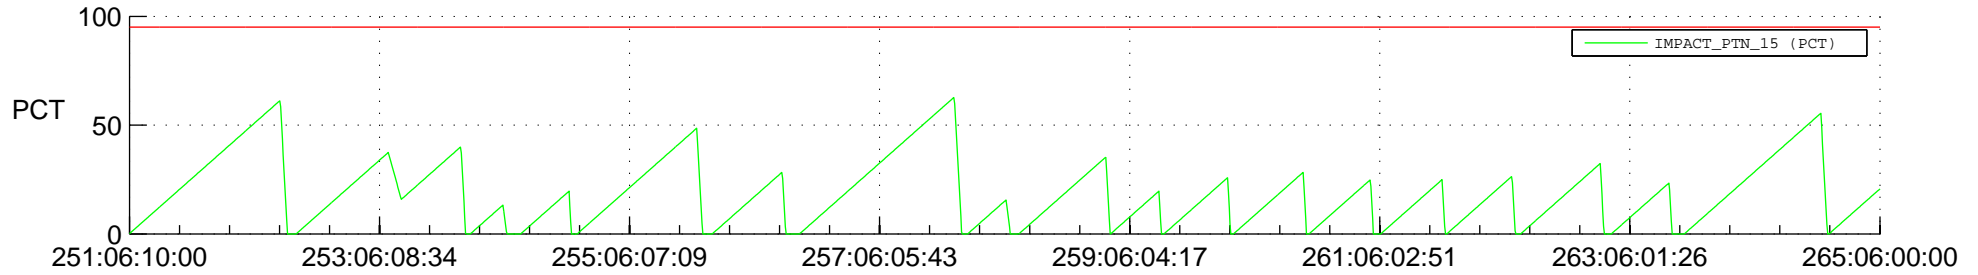

STEREO AHEAD SSR PCT Full Prediction

SWAVES_Percent_Full_Prediction

IMPACT_Percent_Full_Prediction

PLASTIC_Percent_Full_Prediction

Spacecraft_DownLink_Rate

Ground Time (2019:251:06:10:00.000 -2019:265:06:00:00.000)