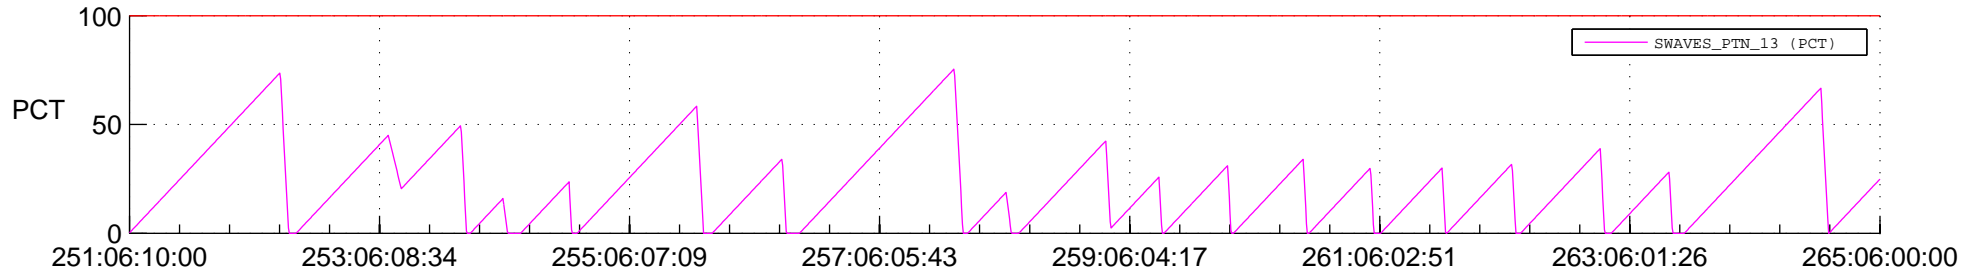

STEREO AHEAD SSR PCT Full Prediction

SWAVES_Percent_Full_Prediction

IMPACT_Percent_Full_Prediction

PLASTIC_Percent_Full_Prediction

Spacecraft_DownLink_Rate

Ground Time (2019:251:06:10:00.000 -2019:265:06:00:00.000)