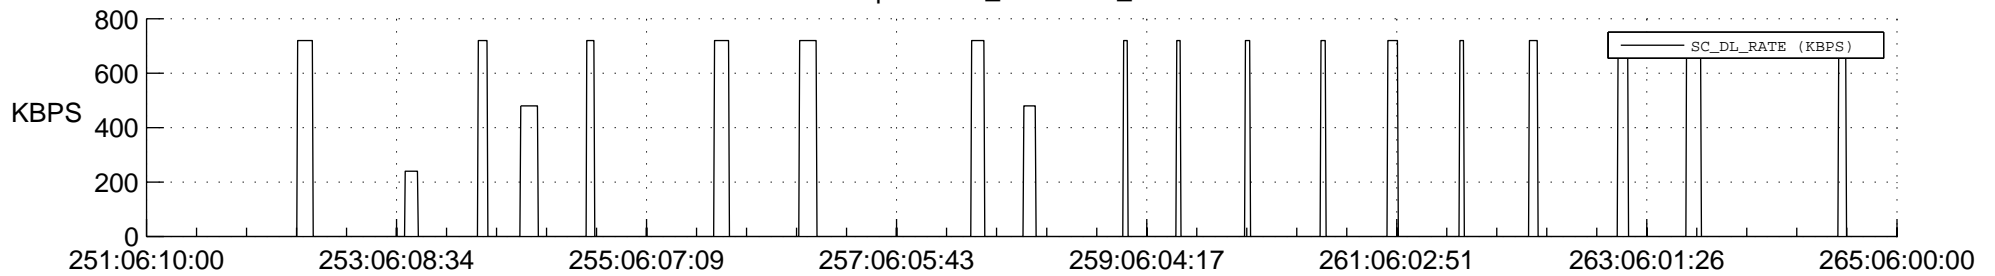

STEREO AHEAD SSR PCT Full Prediction

SWAVES_Percent_Full_Prediction

IMPACT_Percent_Full_Prediction

PLASTIC_Percent_Full_Prediction

Spacecraft_DownLink_Rate

Ground Time (2019:251:06:10:00.000 -2019:265:06:00:00.000)