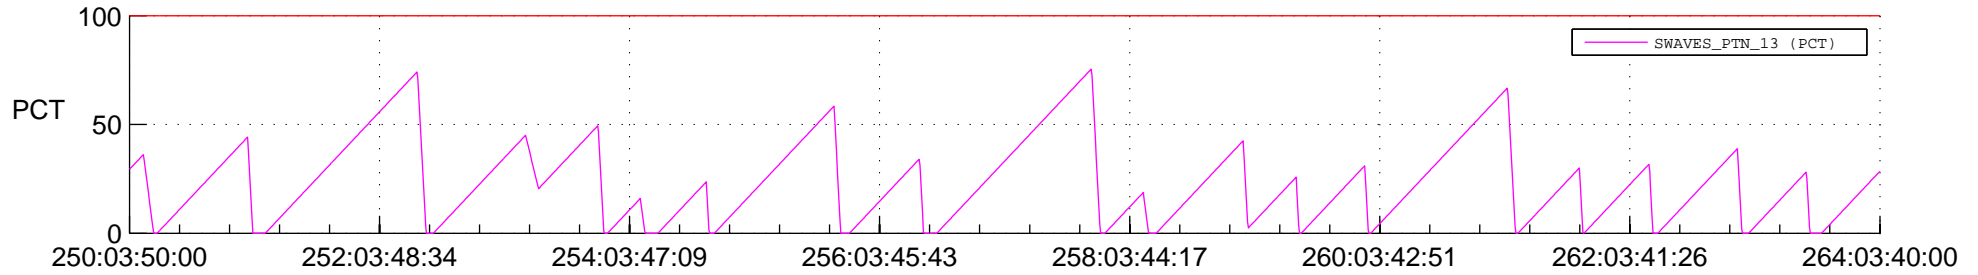

## SWAVES\_Percent\_Full\_Prediction

## Spacecraft\_DownLink\_Rate

Ground Time (2019:250:03:50:00.000 -2019:264:03:40:00.000)