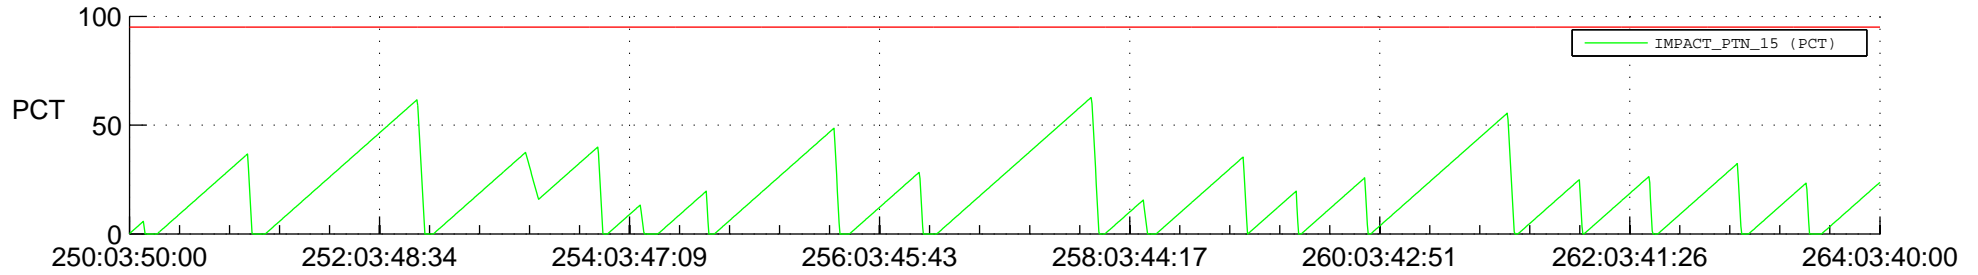

IMPACT_Percent_Full_Prediction