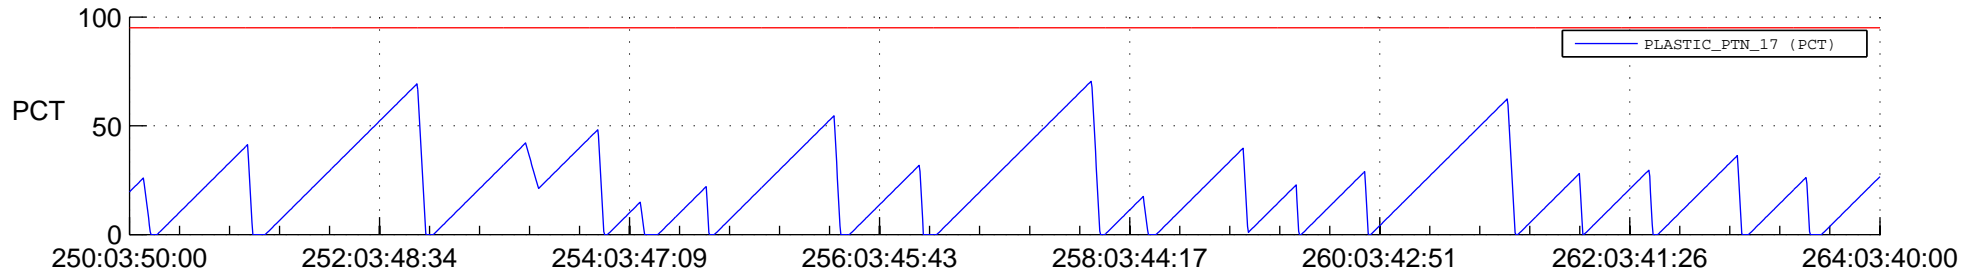

# STEREO AHEAD SSR PCT Full Prediction

## SWAVES\_Percent\_Full\_Prediction

## Spacecraft\_DownLink\_Rate

Ground Time (2019:250:03:50:00.000 -2019:264:03:40:00.000)