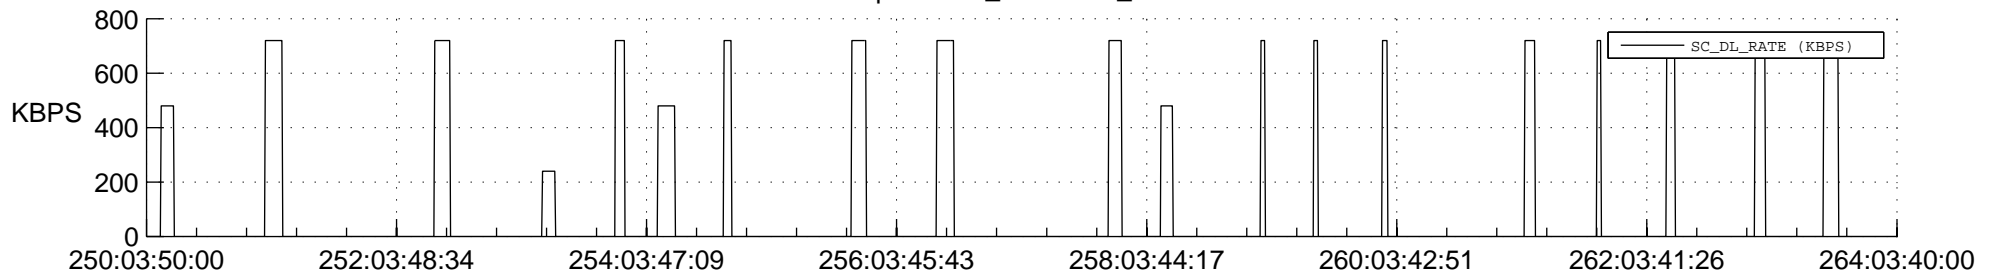

## Spacecraft\_DownLink\_Rate

Ground Time (2019:250:03:50:00.000 -2019:264:03:40:00.000)