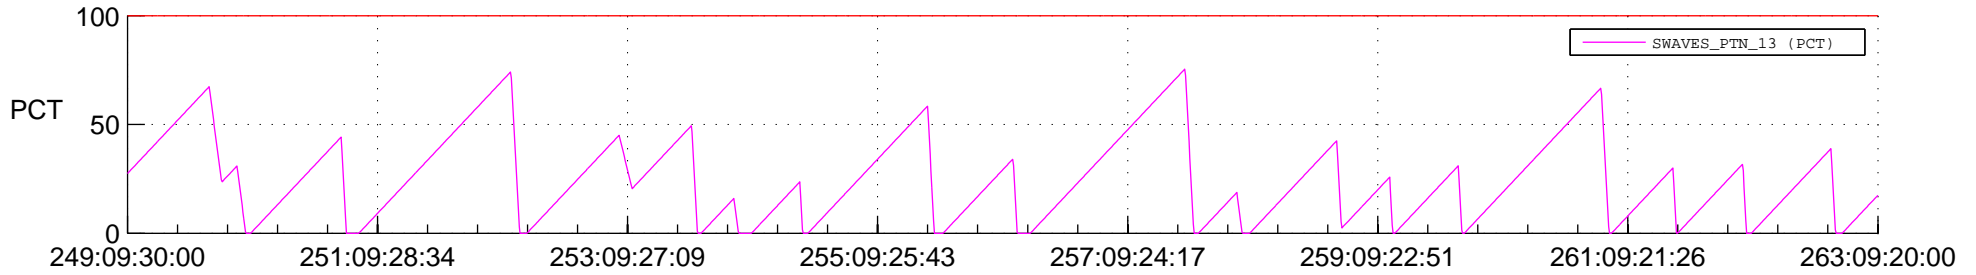

STEREO AHEAD SSR PCT Full Prediction

SWAVES_Percent_Full_Prediction

IMPACT_Percent_Full_Prediction

PLASTIC_Percent_Full_Prediction

Spacecraft_DownLink_Rate

Ground Time (2019:249:09:30:00.000 -2019:263:09:20:00.000)