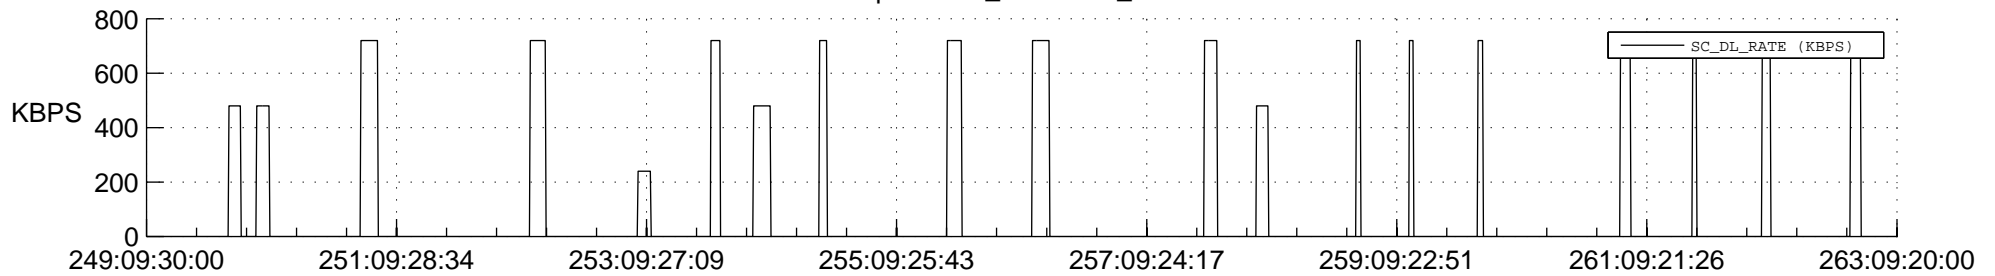

STEREO AHEAD SSR PCT Full Prediction

SWAVES_Percent_Full_Prediction

IMPACT_Percent_Full_Prediction

PLASTIC_Percent_Full_Prediction

Spacecraft_DownLink_Rate

Ground Time (2019:249:09:30:00.000 -2019:263:09:20:00.000)