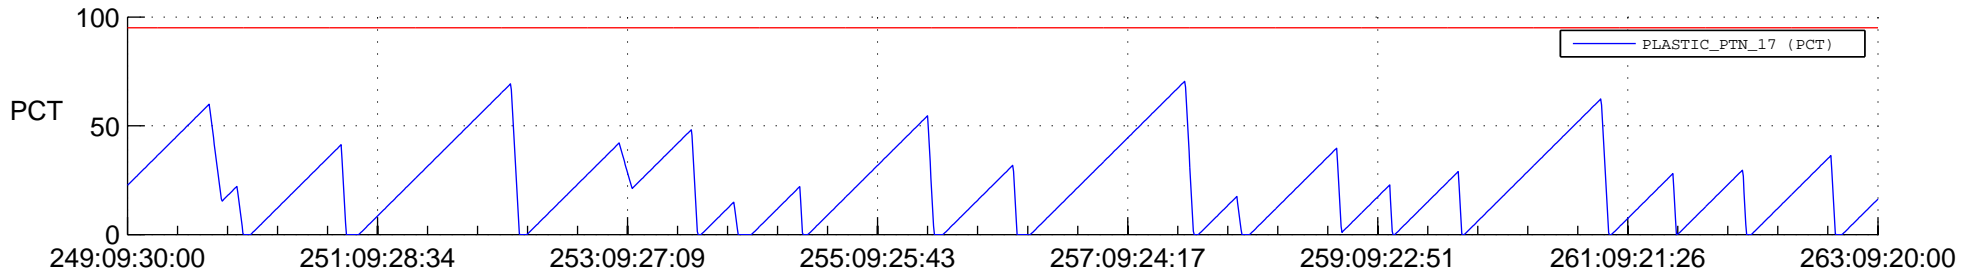

STEREO AHEAD SSR PCT Full Prediction

SWAVES_Percent_Full_Prediction

IMPACT_Percent_Full_Prediction

PLASTIC_Percent_Full_Prediction

Spacecraft_DownLink_Rate

Ground Time (2019:249:09:30:00.000 -2019:263:09:20:00.000)