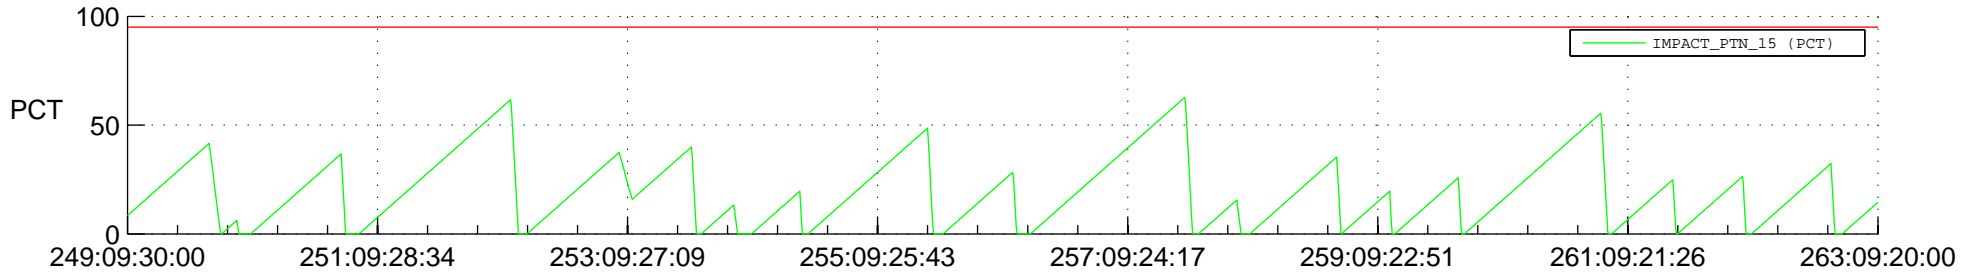

STEREO AHEAD SSR PCT Full Prediction

SWAVES_Percent_Full_Prediction

IMPACT_Percent_Full_Prediction

PLASTIC_Percent_Full_Prediction

Spacecraft_DownLink_Rate

Ground Time (2019:249:09:30:00.000 -2019:263:09:20:00.000)