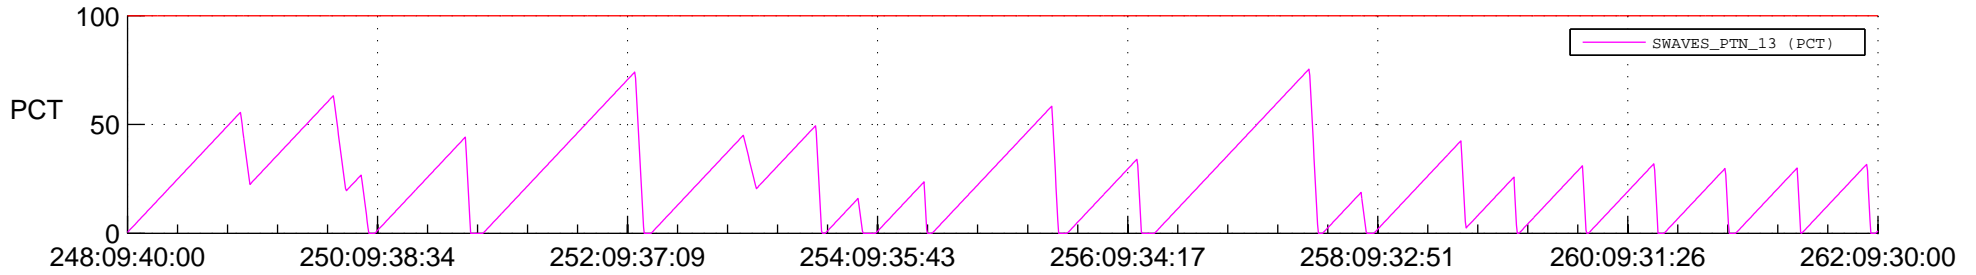

STEREO AHEAD SSR PCT Full Prediction

SWAVES_Percent_Full_Prediction

IMPACT_Percent_Full_Prediction

PLASTIC_Percent_Full_Prediction

Spacecraft_DownLink_Rate

Ground Time (2019:248:09:40:00.000 -2019:262:09:30:00.000)