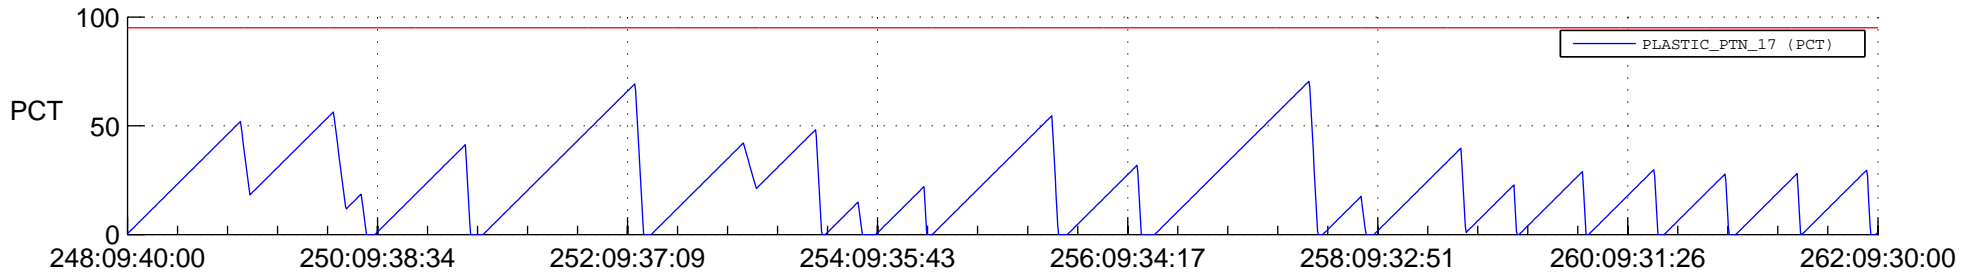

STEREO AHEAD SSR PCT Full Prediction

SWAVES_Percent_Full_Prediction

IMPACT_Percent_Full_Prediction

PLASTIC_Percent_Full_Prediction

Spacecraft_DownLink_Rate

Ground Time (2019:248:09:40:00.000 -2019:262:09:30:00.000)