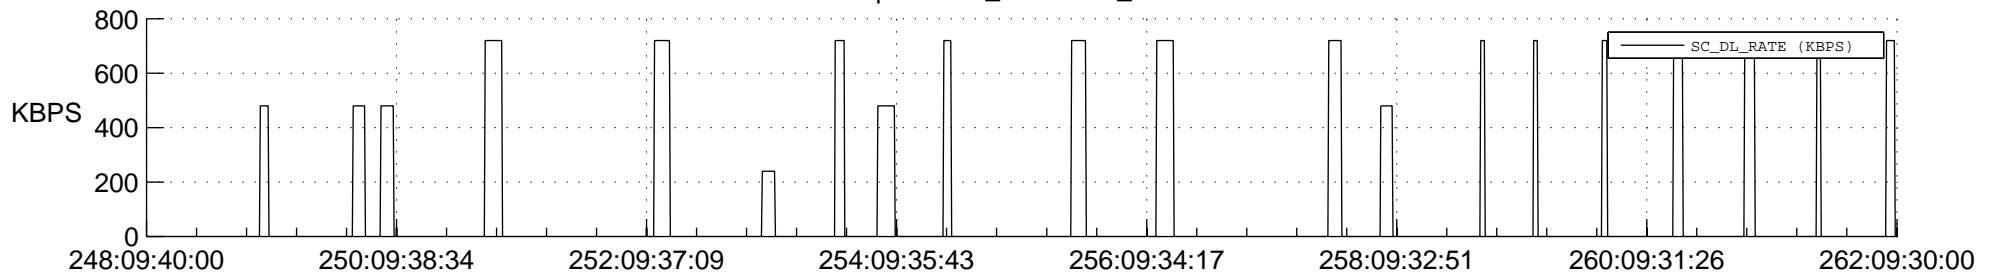

STEREO AHEAD SSR PCT Full Prediction

SWAVES_Percent_Full_Prediction

IMPACT_Percent_Full_Prediction

PLASTIC_Percent_Full_Prediction

Spacecraft_DownLink_Rate

Ground Time (2019:248:09:40:00.000 -2019:262:09:30:00.000)