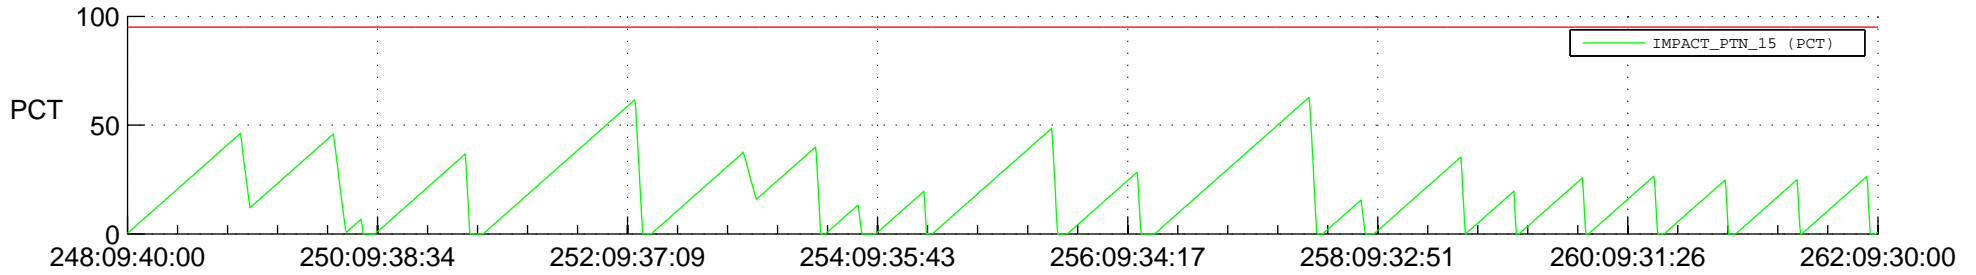

STEREO AHEAD SSR PCT Full Prediction

SWAVES_Percent_Full_Prediction

IMPACT_Percent_Full_Prediction

PLASTIC_Percent_Full_Prediction

Spacecraft_DownLink_Rate

Ground Time (2019:248:09:40:00.000 -2019:262:09:30:00.000)