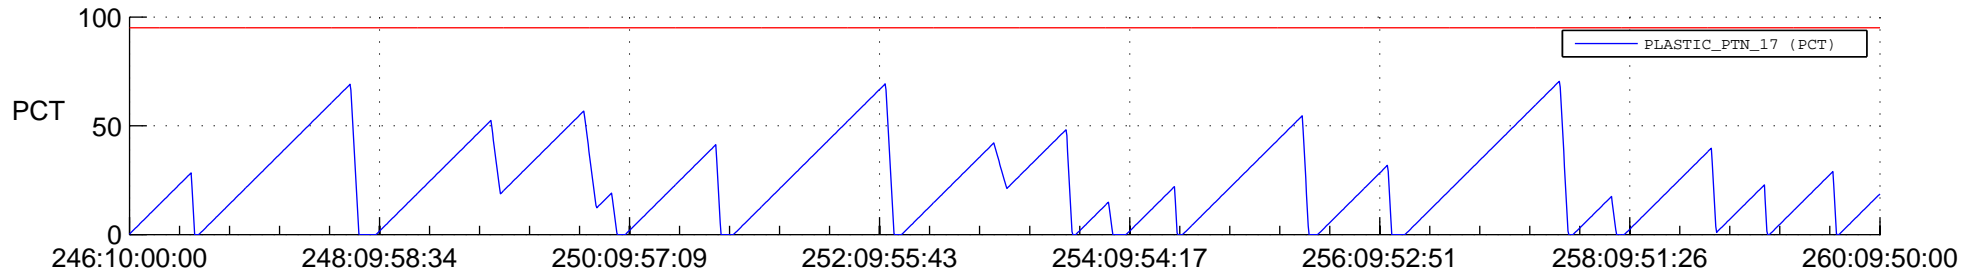

STEREO AHEAD SSR PCT Full Prediction

SWAVES_Percent_Full_Prediction

IMPACT_Percent_Full_Prediction

PLASTIC_Percent_Full_Prediction

Spacecraft_DownLink_Rate

Ground Time (2019:246:10:00:00.000 -2019:260:09:50:00.000)