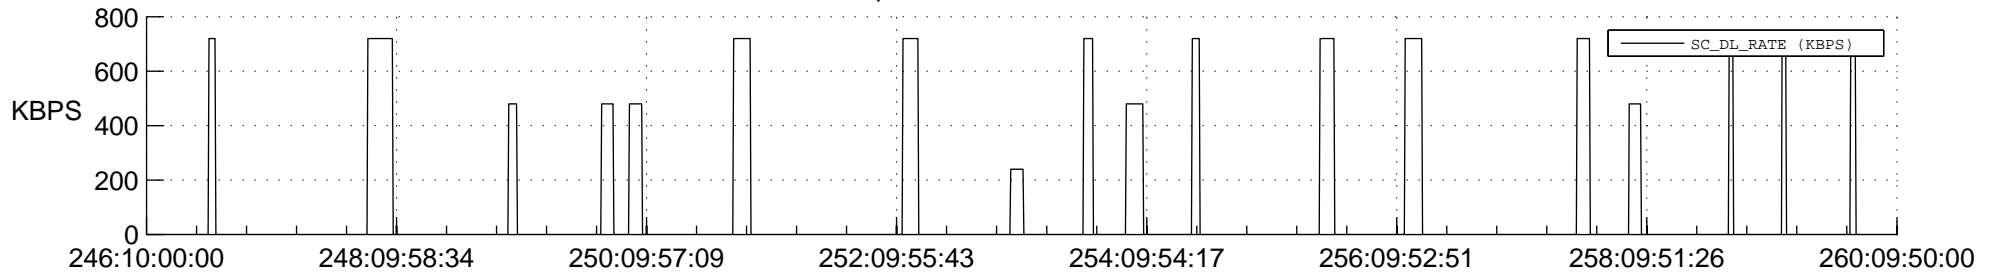

STEREO AHEAD SSR PCT Full Prediction

SWAVES_Percent_Full_Prediction

IMPACT_Percent_Full_Prediction

PLASTIC_Percent_Full_Prediction

Spacecraft_DownLink_Rate

Ground Time (2019:246:10:00:00.000 -2019:260:09:50:00.000)