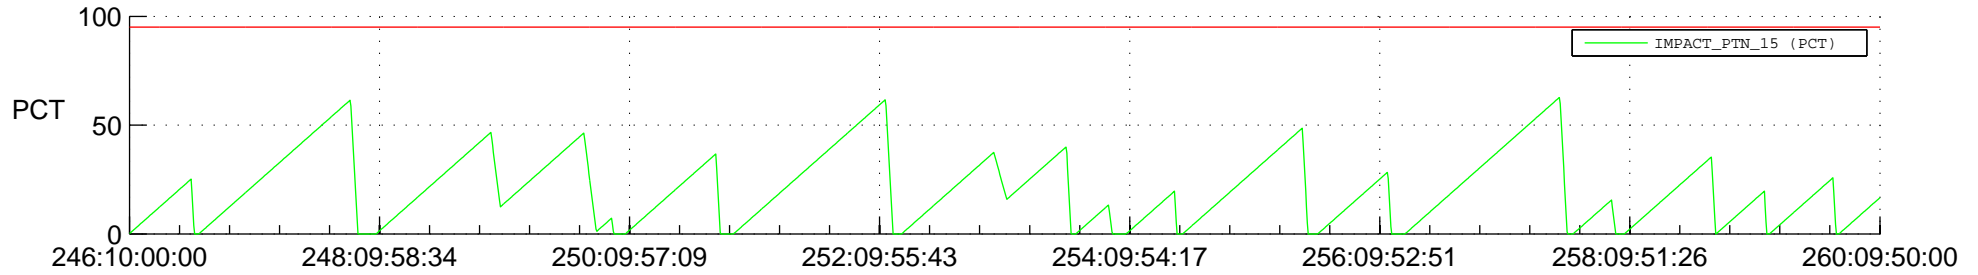

STEREO AHEAD SSR PCT Full Prediction

SWAVES_Percent_Full_Prediction

IMPACT_Percent_Full_Prediction

PLASTIC_Percent_Full_Prediction

Spacecraft_DownLink_Rate

Ground Time (2019:246:10:00:00.000 -2019:260:09:50:00.000)