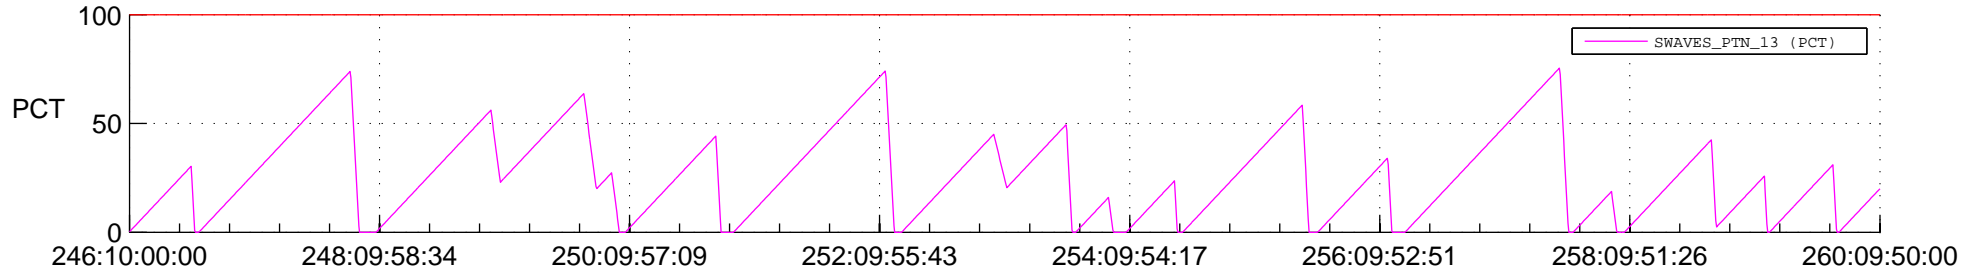

STEREO AHEAD SSR PCT Full Prediction

SWAVES_Percent_Full_Prediction

IMPACT_Percent_Full_Prediction

PLASTIC_Percent_Full_Prediction

Spacecraft_DownLink_Rate

Ground Time (2019:246:10:00:00.000 -2019:260:09:50:00.000)