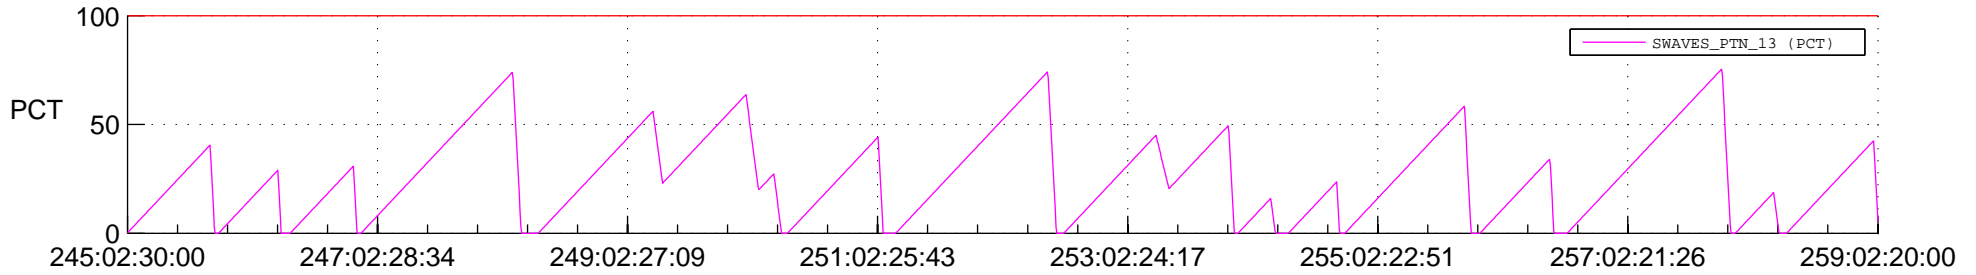

## SWAVES\_Percent\_Full\_Prediction

## Spacecraft\_DownLink\_Rate

Ground Time (2019:245:02:30:00.000 -2019:259:02:20:00.000)