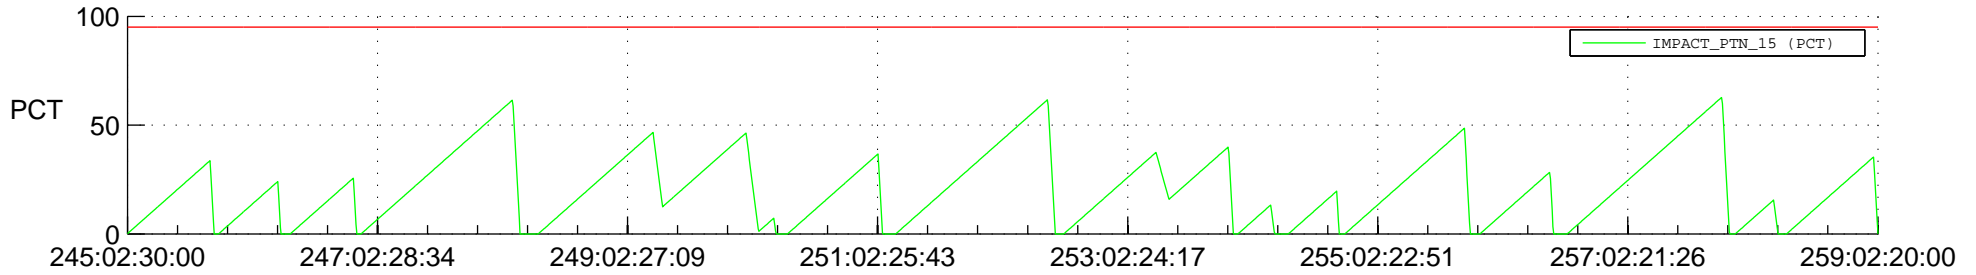

IMPACT_Percent_Full_Prediction