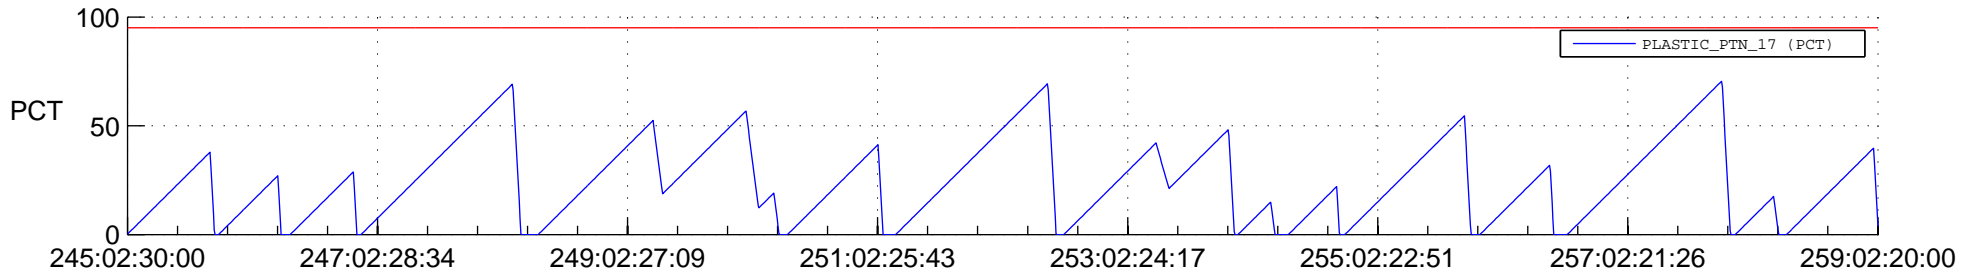

# STEREO AHEAD SSR PCT Full Prediction

## SWAVES\_Percent\_Full\_Prediction

## Spacecraft\_DownLink\_Rate

Ground Time (2019:245:02:30:00.000 -2019:259:02:20:00.000)