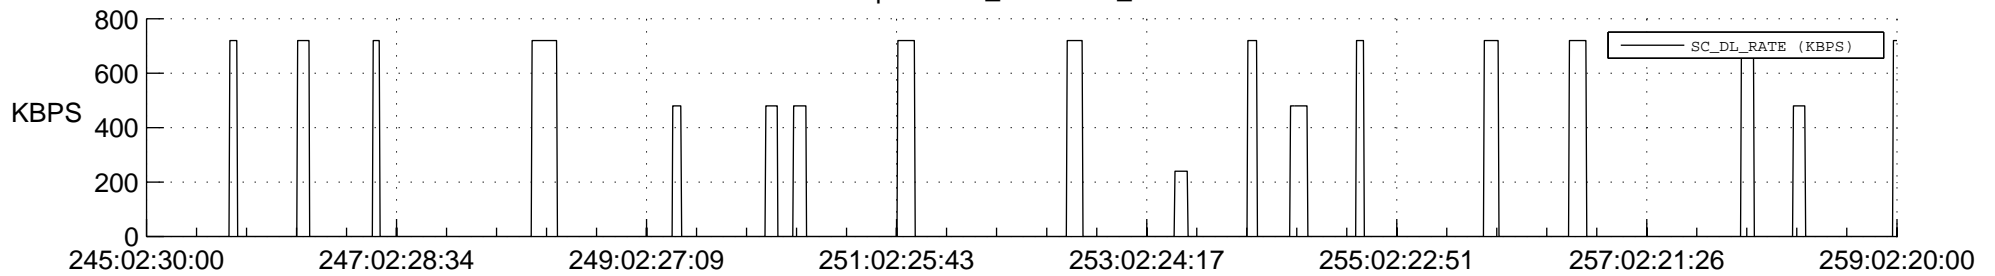

## Spacecraft\_DownLink\_Rate

Ground Time (2019:245:02:30:00.000 -2019:259:02:20:00.000)