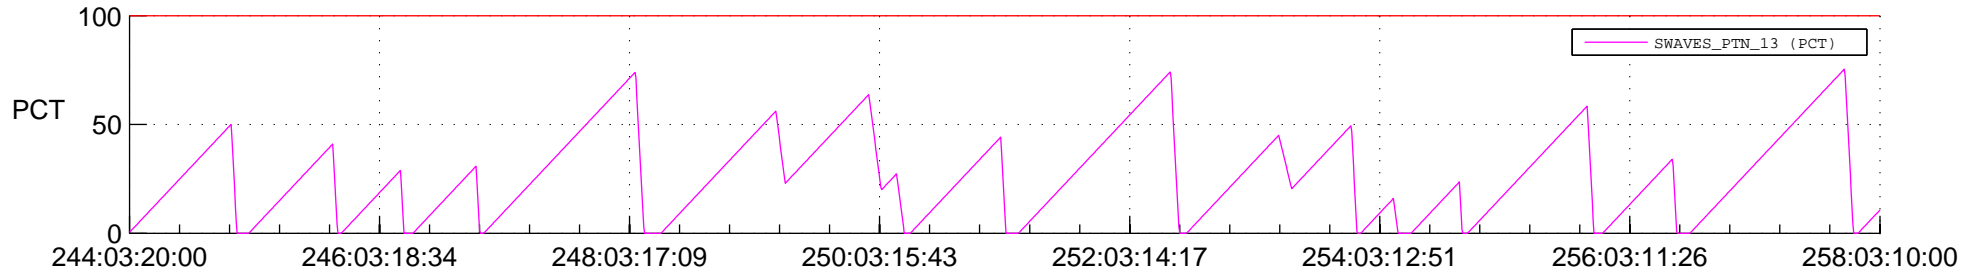

STEREO AHEAD SSR PCT Full Prediction

SWAVES_Percent_Full_Prediction

IMPACT_Percent_Full_Prediction

PLASTIC_Percent_Full_Prediction

Spacecraft_DownLink_Rate

Ground Time (2019:244:03:20:00.000 -2019:258:03:10:00.000)