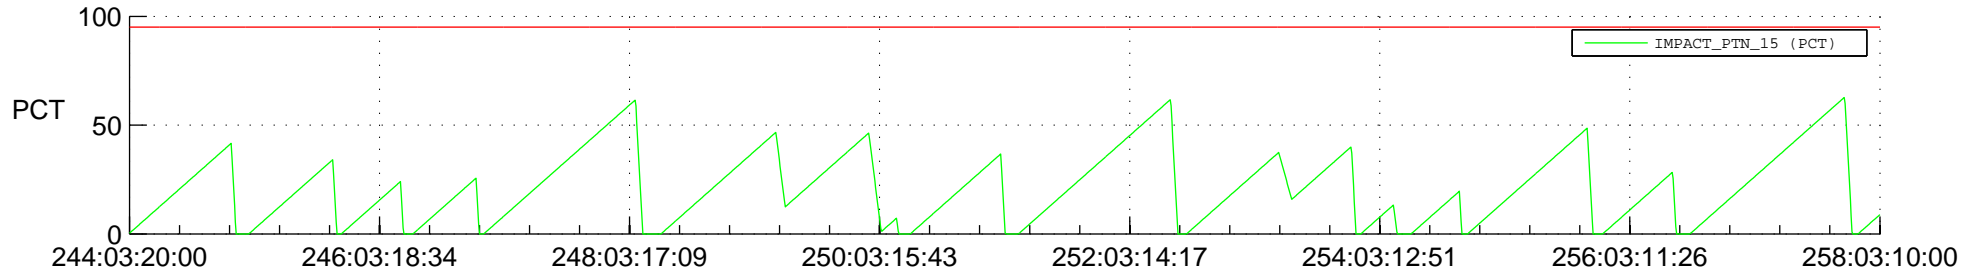

STEREO AHEAD SSR PCT Full Prediction

SWAVES_Percent_Full_Prediction

IMPACT_Percent_Full_Prediction

PLASTIC_Percent_Full_Prediction

Spacecraft_DownLink_Rate

Ground Time (2019:244:03:20:00.000 -2019:258:03:10:00.000)