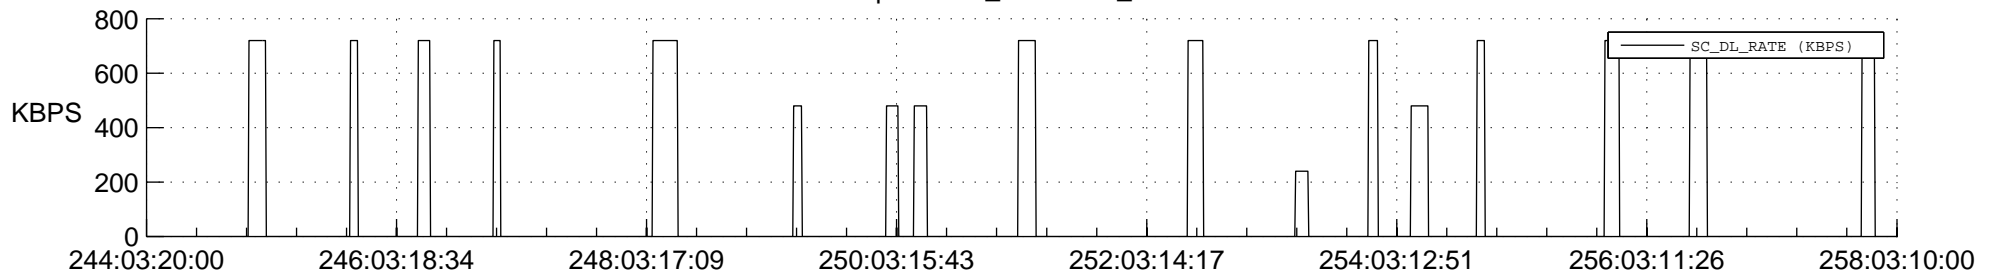

STEREO AHEAD SSR PCT Full Prediction

SWAVES_Percent_Full_Prediction

IMPACT_Percent_Full_Prediction

PLASTIC_Percent_Full_Prediction

Spacecraft_DownLink_Rate

Ground Time (2019:244:03:20:00.000 -2019:258:03:10:00.000)