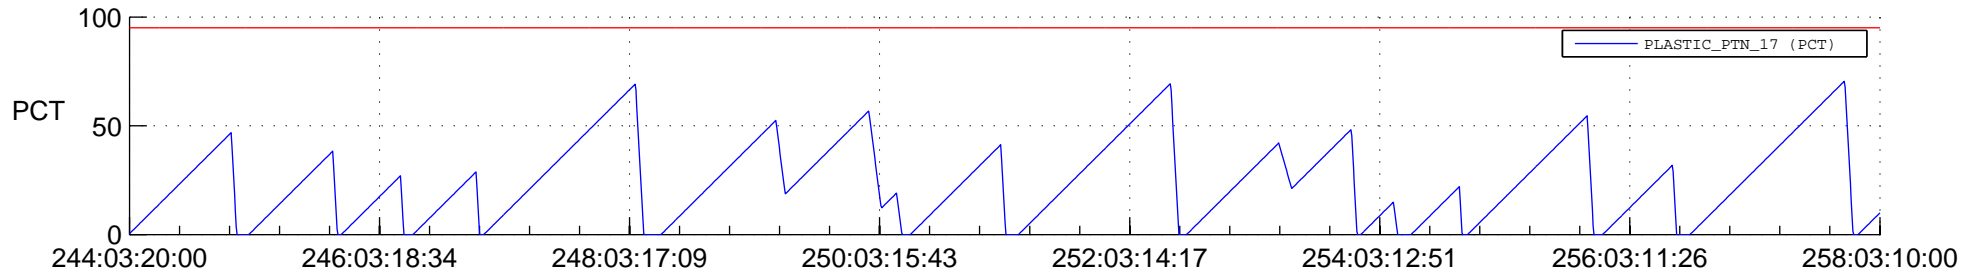

STEREO AHEAD SSR PCT Full Prediction

SWAVES_Percent_Full_Prediction

IMPACT_Percent_Full_Prediction

PLASTIC_Percent_Full_Prediction

Spacecraft_DownLink_Rate

Ground Time (2019:244:03:20:00.000 -2019:258:03:10:00.000)