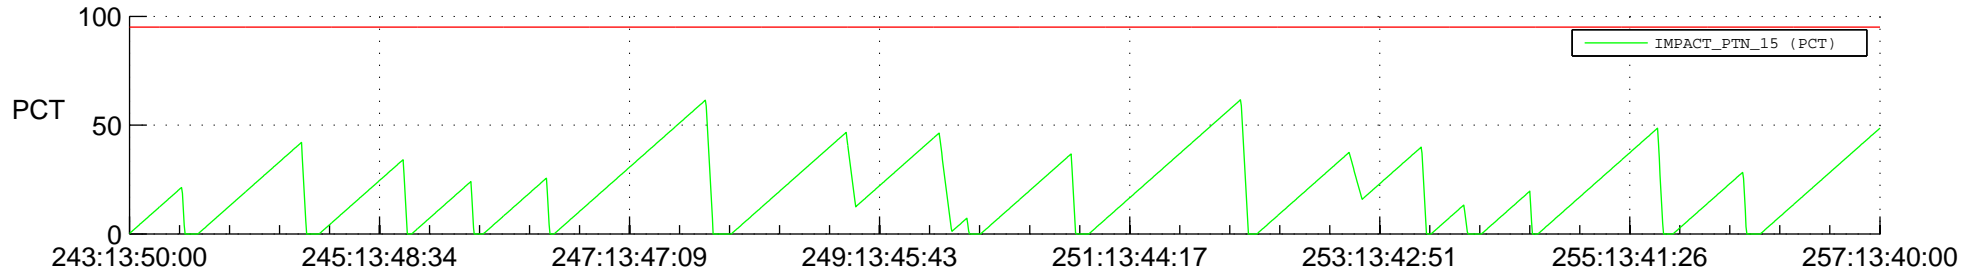

IMPACT_Percent_Full_Prediction