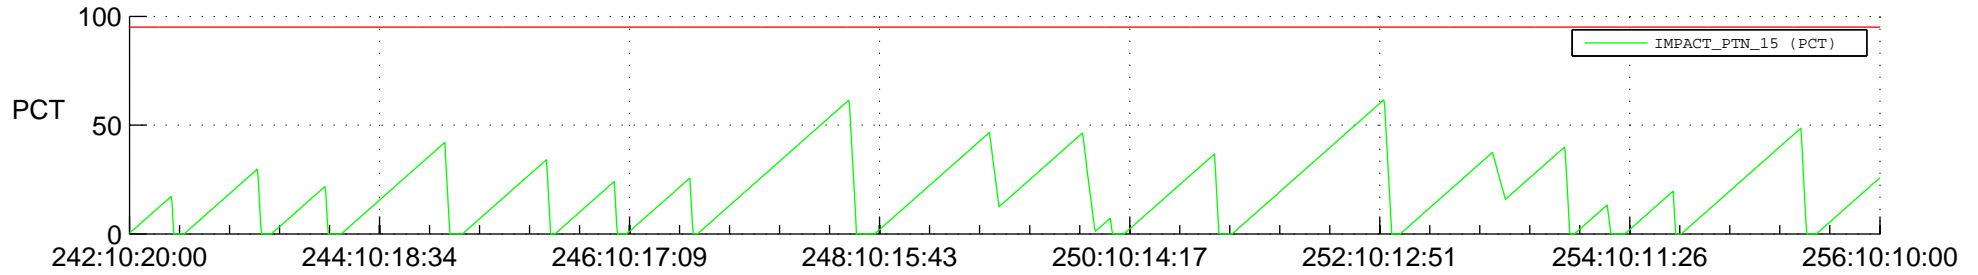

STEREO AHEAD SSR PCT Full Prediction

SWAVES_Percent_Full_Prediction

IMPACT_Percent_Full_Prediction

PLASTIC_Percent_Full_Prediction

Spacecraft_DownLink_Rate

Ground Time (2019:242:10:20:00.000 -2019:256:10:10:00.000)