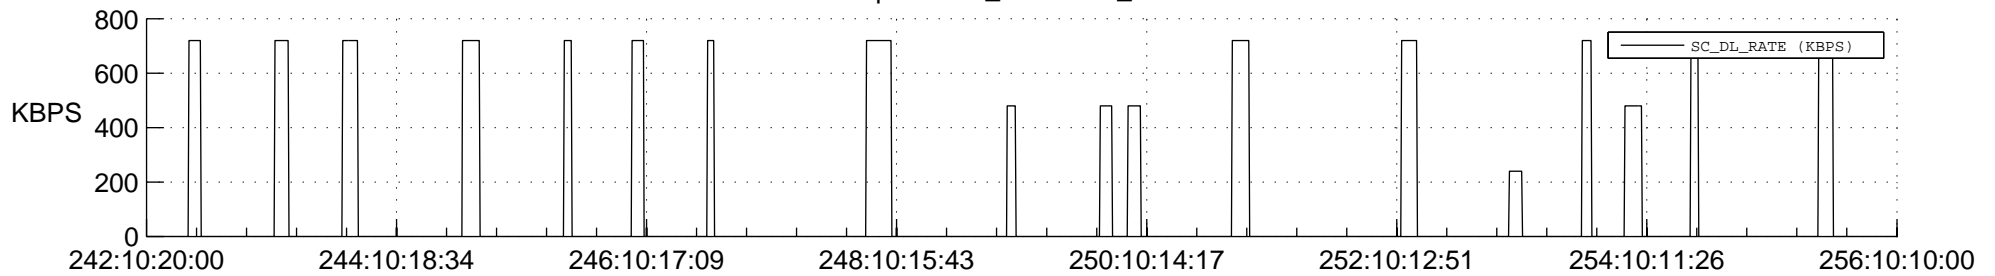

STEREO AHEAD SSR PCT Full Prediction

SWAVES_Percent_Full_Prediction

IMPACT_Percent_Full_Prediction

PLASTIC_Percent_Full_Prediction

Spacecraft_DownLink_Rate

Ground Time (2019:242:10:20:00.000 -2019:256:10:10:00.000)