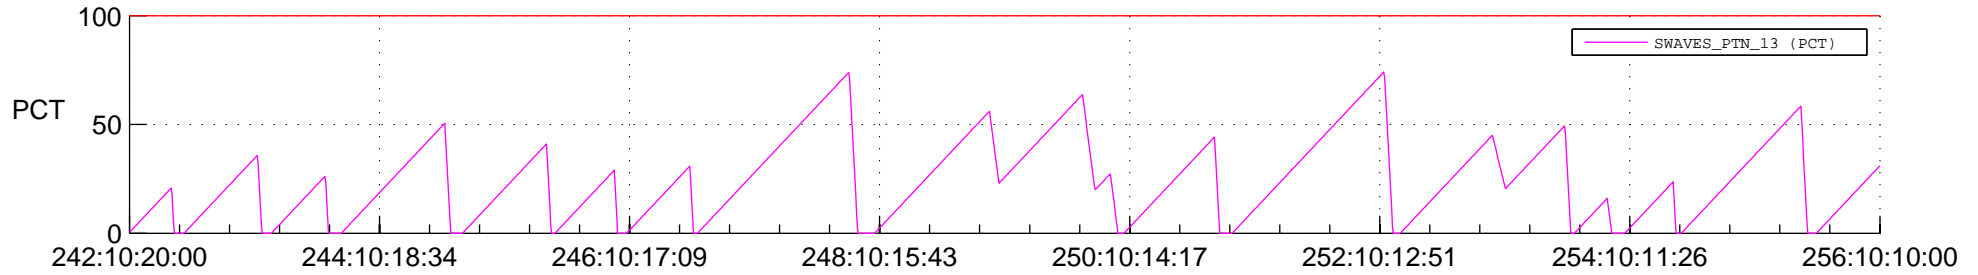

STEREO AHEAD SSR PCT Full Prediction

SWAVES_Percent_Full_Prediction

IMPACT_Percent_Full_Prediction

PLASTIC_Percent_Full_Prediction

Spacecraft_DownLink_Rate

Ground Time (2019:242:10:20:00.000 -2019:256:10:10:00.000)