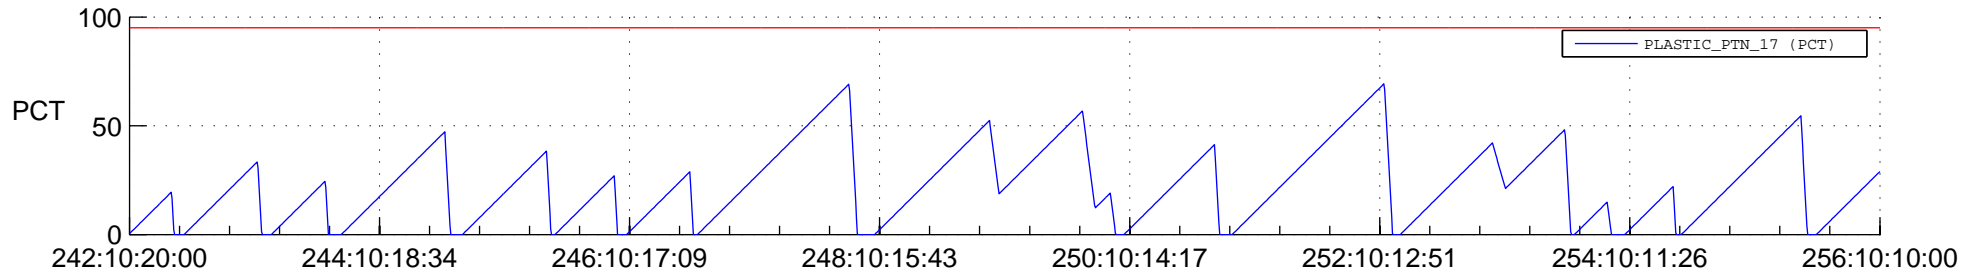

STEREO AHEAD SSR PCT Full Prediction

SWAVES_Percent_Full_Prediction

IMPACT_Percent_Full_Prediction

PLASTIC_Percent_Full_Prediction

Spacecraft_DownLink_Rate

Ground Time (2019:242:10:20:00.000 -2019:256:10:10:00.000)