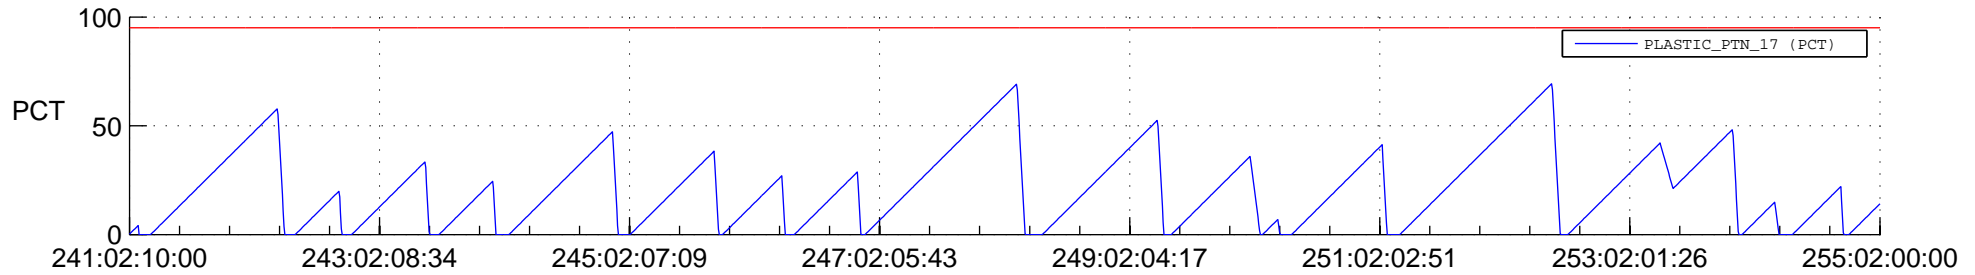

STEREO AHEAD SSR PCT Full Prediction

SWAVES_Percent_Full_Prediction

IMPACT_Percent_Full_Prediction

PLASTIC_Percent_Full_Prediction

Spacecraft_DownLink_Rate