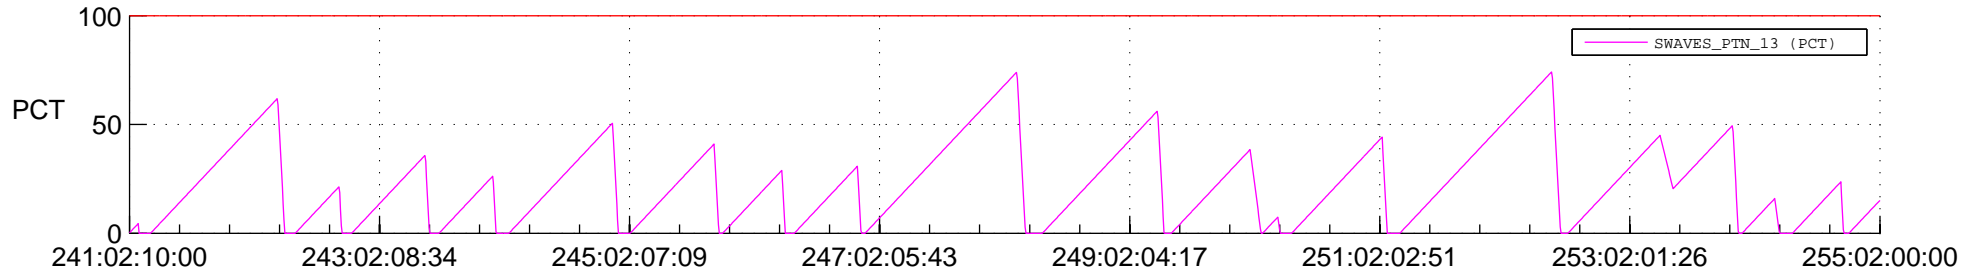

STEREO AHEAD SSR PCT Full Prediction

SWAVES_Percent_Full_Prediction

IMPACT_Percent_Full_Prediction

PLASTIC_Percent_Full_Prediction

Spacecraft_DownLink_Rate