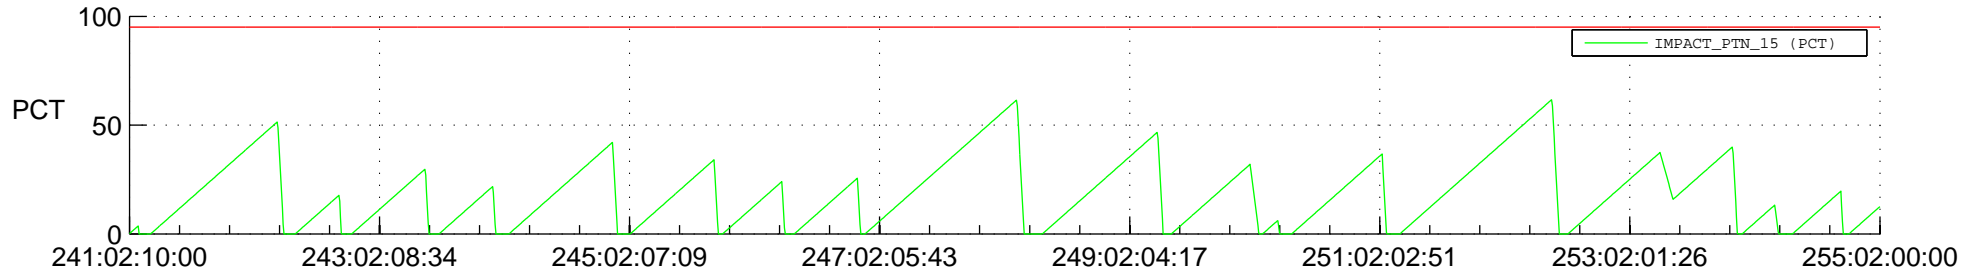

STEREO AHEAD SSR PCT Full Prediction

SWAVES_Percent_Full_Prediction

IMPACT_Percent_Full_Prediction

PLASTIC_Percent_Full_Prediction

Spacecraft_DownLink_Rate