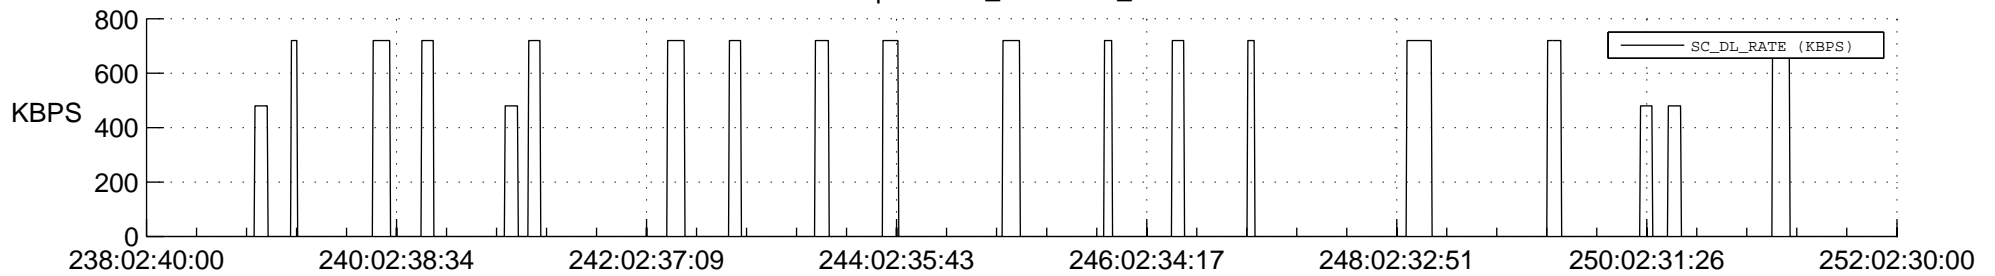

## Spacecraft\_DownLink\_Rate

Ground Time (2019:238:02:40:00.000 -2019:252:02:30:00.000)