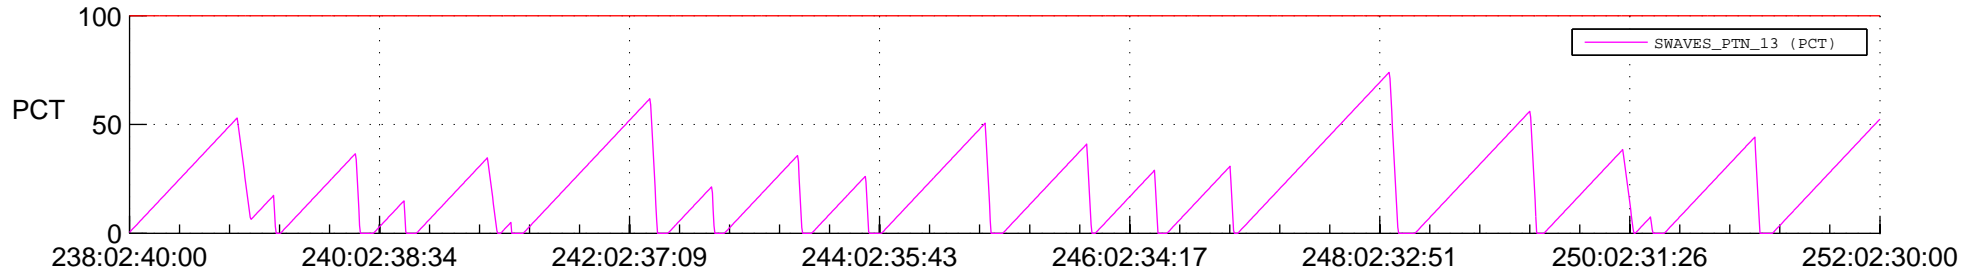

## SWAVES\_Percent\_Full\_Prediction

## Spacecraft\_DownLink\_Rate

Ground Time (2019:238:02:40:00.000 -2019:252:02:30:00.000)