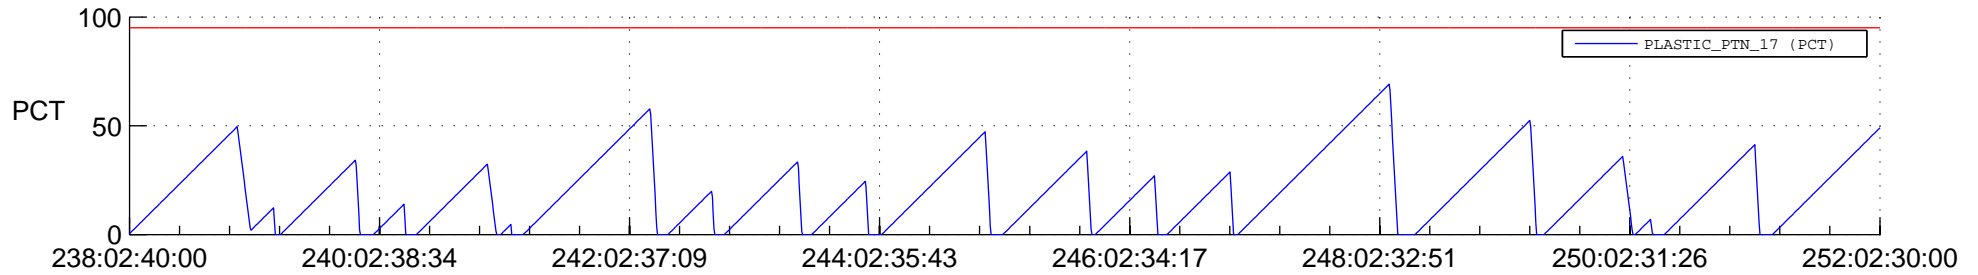

# STEREO AHEAD SSR PCT Full Prediction

## SWAVES\_Percent\_Full\_Prediction

## Spacecraft\_DownLink\_Rate

Ground Time (2019:238:02:40:00.000 -2019:252:02:30:00.000)