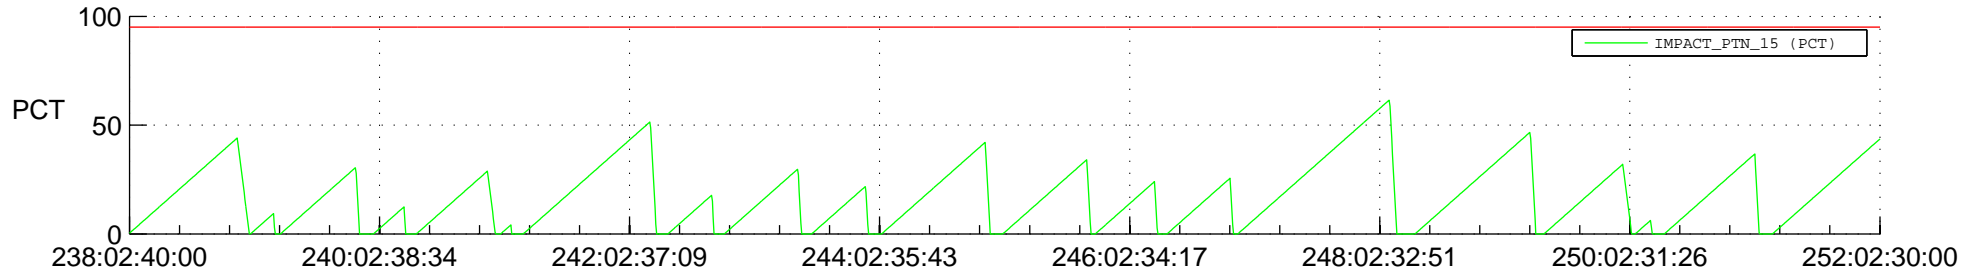

IMPACT_Percent_Full_Prediction