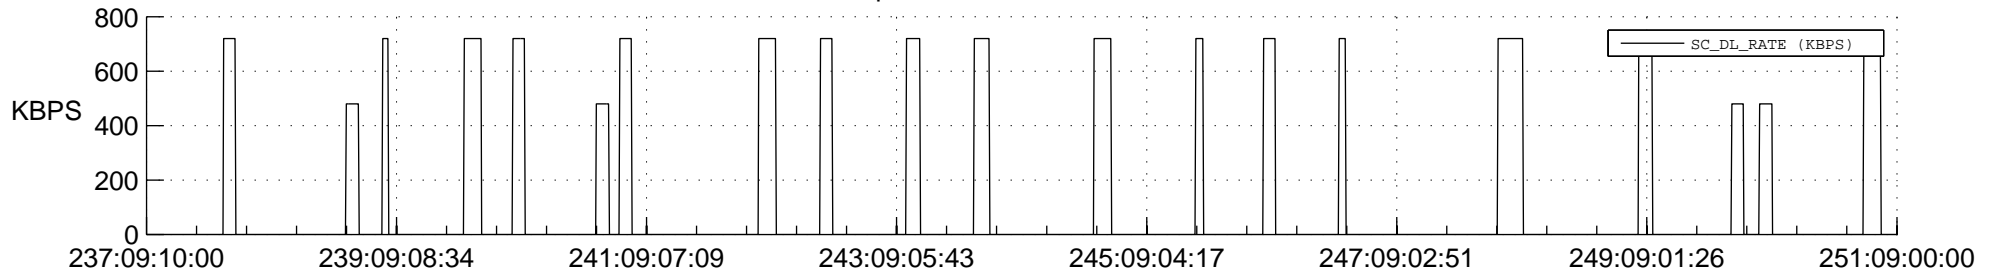

## Spacecraft\_DownLink\_Rate

Ground Time (2019:237:09:10:00.000 -2019:251:09:00:00.000)