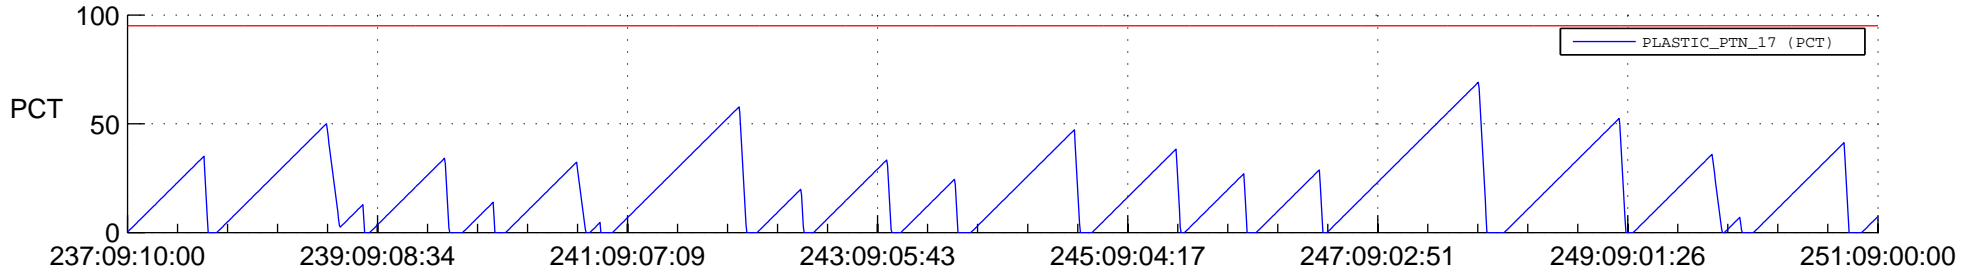

# STEREO AHEAD SSR PCT Full Prediction

## SWAVES\_Percent\_Full\_Prediction

## Spacecraft\_DownLink\_Rate

Ground Time (2019:237:09:10:00.000 -2019:251:09:00:00.000)