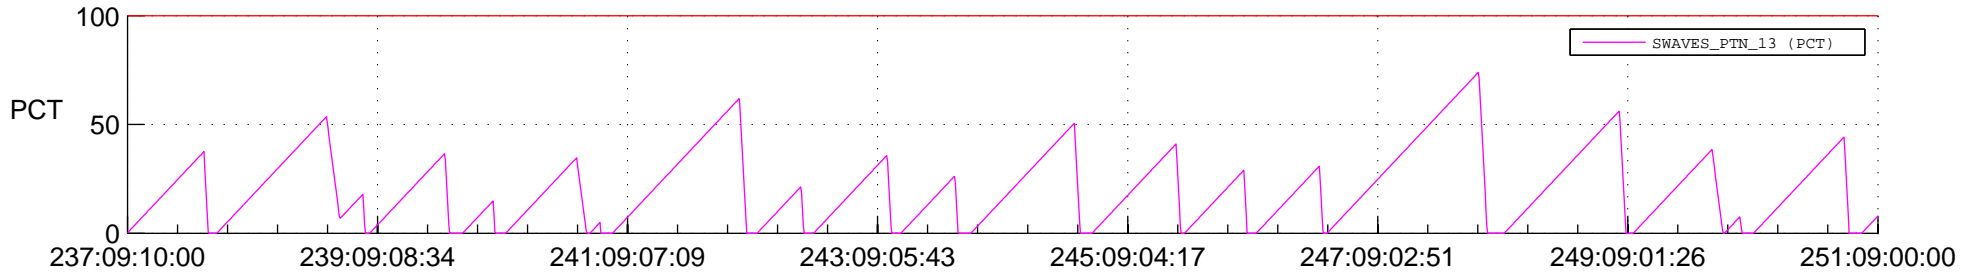

## SWAVES\_Percent\_Full\_Prediction

## Spacecraft\_DownLink\_Rate

Ground Time (2019:237:09:10:00.000 -2019:251:09:00:00.000)