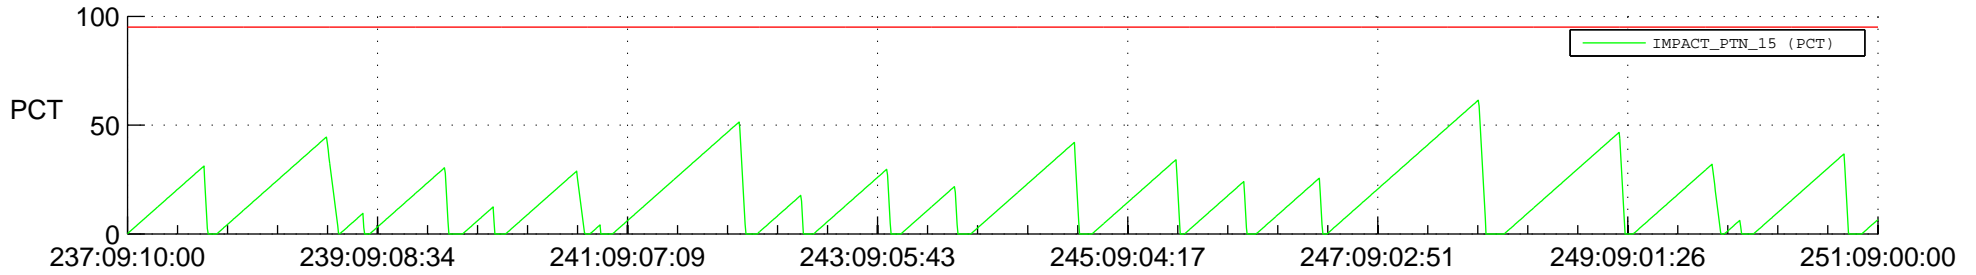

IMPACT_Percent_Full_Prediction