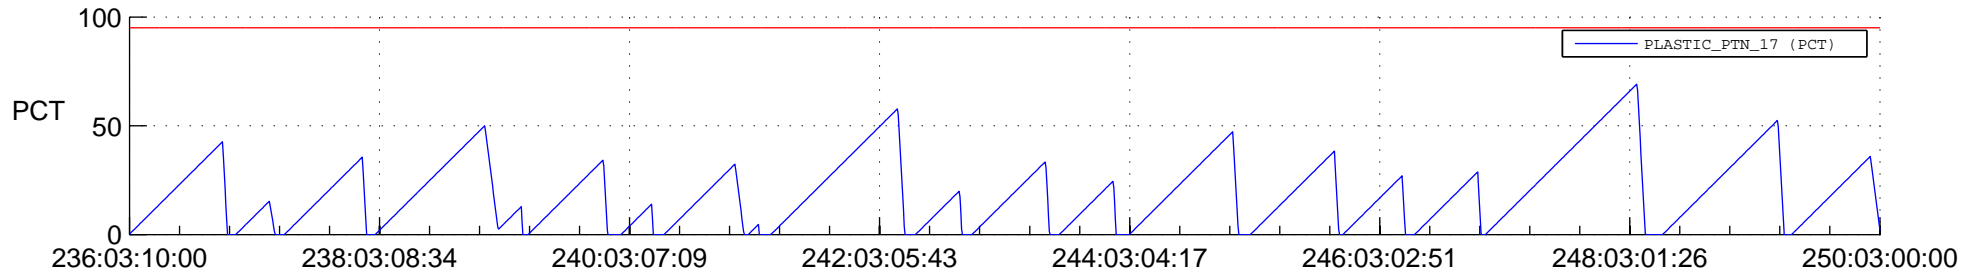

STEREO AHEAD SSR PCT Full Prediction

SWAVES_Percent_Full_Prediction

IMPACT_Percent_Full_Prediction

PLASTIC_Percent_Full_Prediction

Spacecraft_DownLink_Rate

Ground Time (2019:236:03:10:00.000 -2019:250:03:00:00.000)