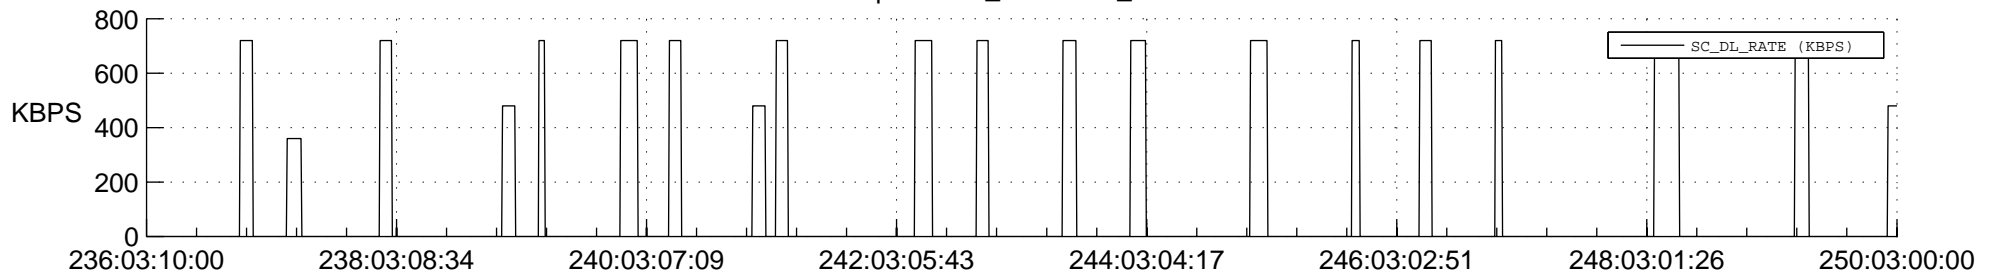

STEREO AHEAD SSR PCT Full Prediction

SWAVES_Percent_Full_Prediction

IMPACT_Percent_Full_Prediction

PLASTIC_Percent_Full_Prediction

Spacecraft_DownLink_Rate

Ground Time (2019:236:03:10:00.000 -2019:250:03:00:00.000)