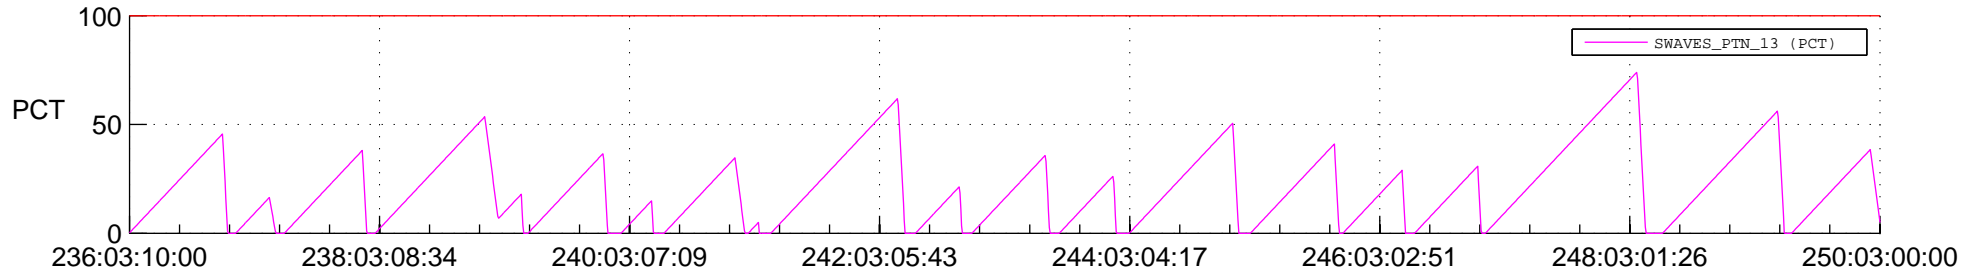

STEREO AHEAD SSR PCT Full Prediction

SWAVES_Percent_Full_Prediction

IMPACT_Percent_Full_Prediction

PLASTIC_Percent_Full_Prediction

Spacecraft_DownLink_Rate

Ground Time (2019:236:03:10:00.000 -2019:250:03:00:00.000)