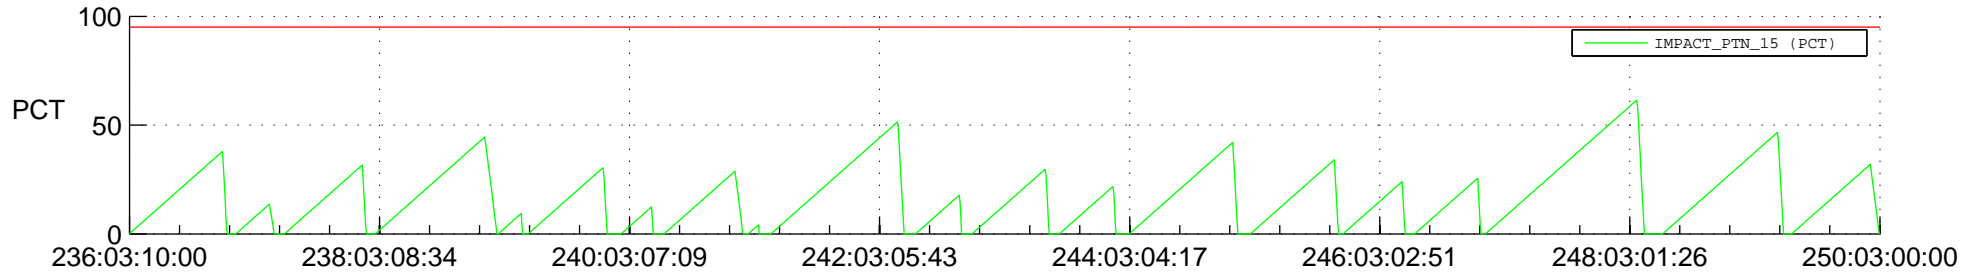

STEREO AHEAD SSR PCT Full Prediction

SWAVES_Percent_Full_Prediction

IMPACT_Percent_Full_Prediction

PLASTIC_Percent_Full_Prediction

Spacecraft_DownLink_Rate

Ground Time (2019:236:03:10:00.000 -2019:250:03:00:00.000)