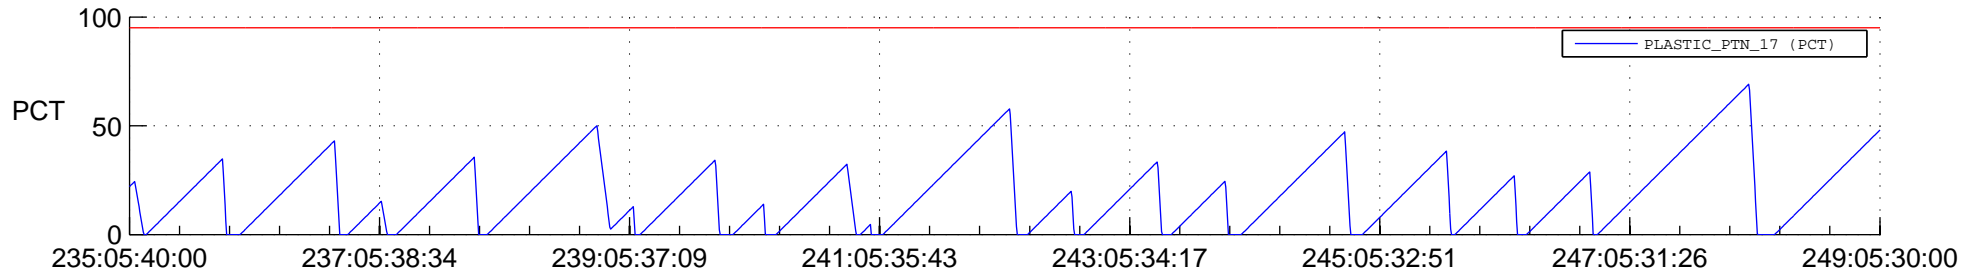

# STEREO AHEAD SSR PCT Full Prediction

## SWAVES\_Percent\_Full\_Prediction

## Spacecraft\_DownLink\_Rate

Ground Time (2019:235:05:40:00.000 -2019:249:05:30:00.000)