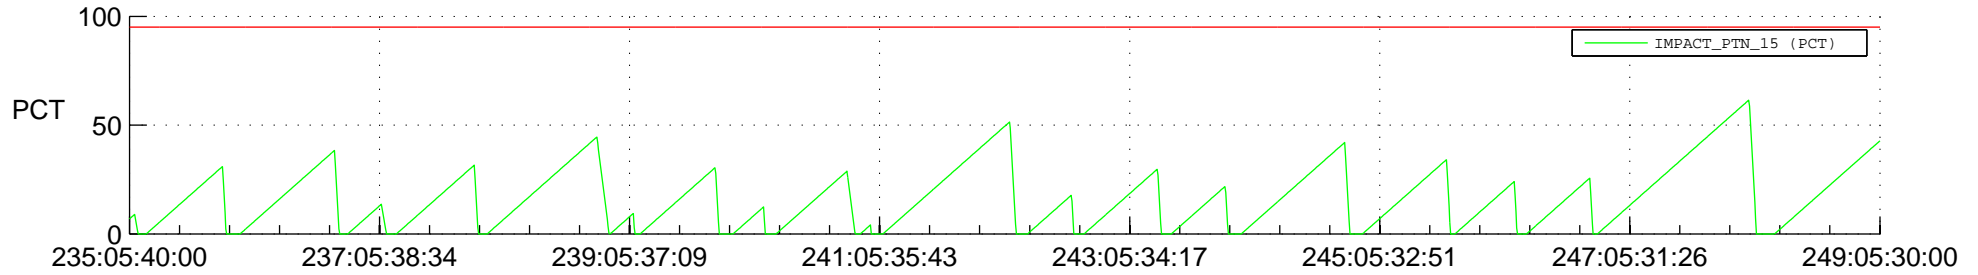

IMPACT_Percent_Full_Prediction