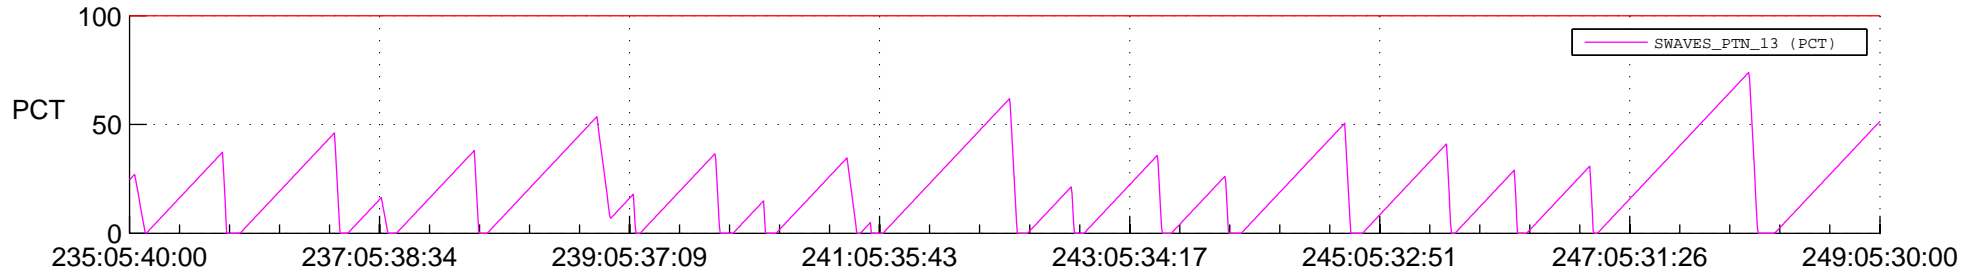

## SWAVES\_Percent\_Full\_Prediction

## Spacecraft\_DownLink\_Rate

Ground Time (2019:235:05:40:00.000 -2019:249:05:30:00.000)