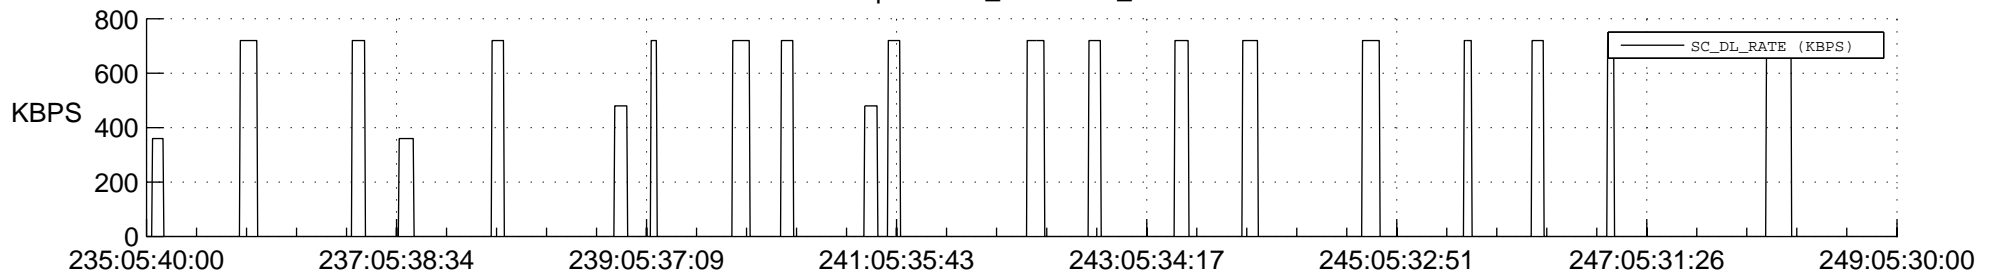

## Spacecraft\_DownLink\_Rate

Ground Time (2019:235:05:40:00.000 -2019:249:05:30:00.000)