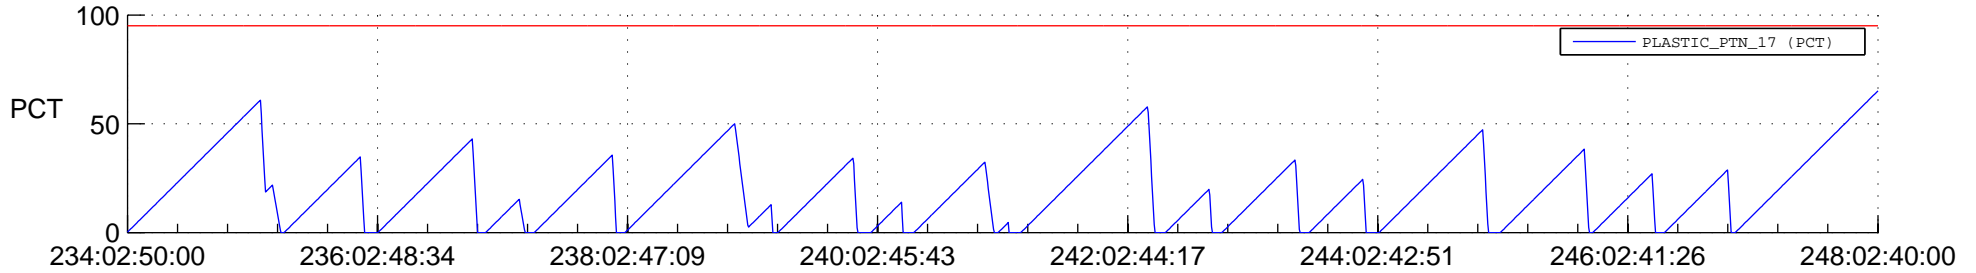

# STEREO AHEAD SSR PCT Full Prediction

## SWAVES\_Percent\_Full\_Prediction

## Spacecraft\_DownLink\_Rate

Ground Time (2019:234:02:50:00.000 -2019:248:02:40:00.000)