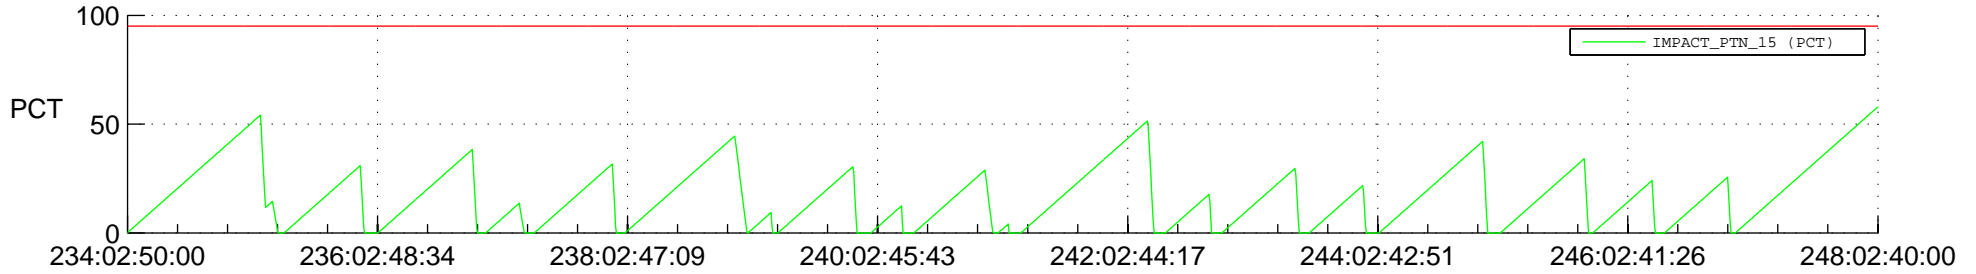

IMPACT_Percent_Full_Prediction