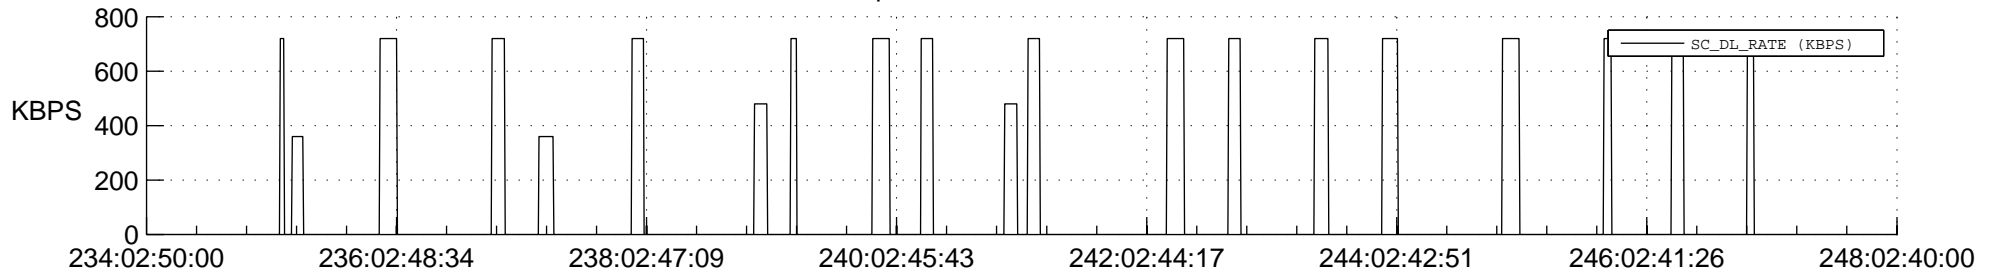

## Spacecraft\_DownLink\_Rate

Ground Time (2019:234:02:50:00.000 -2019:248:02:40:00.000)