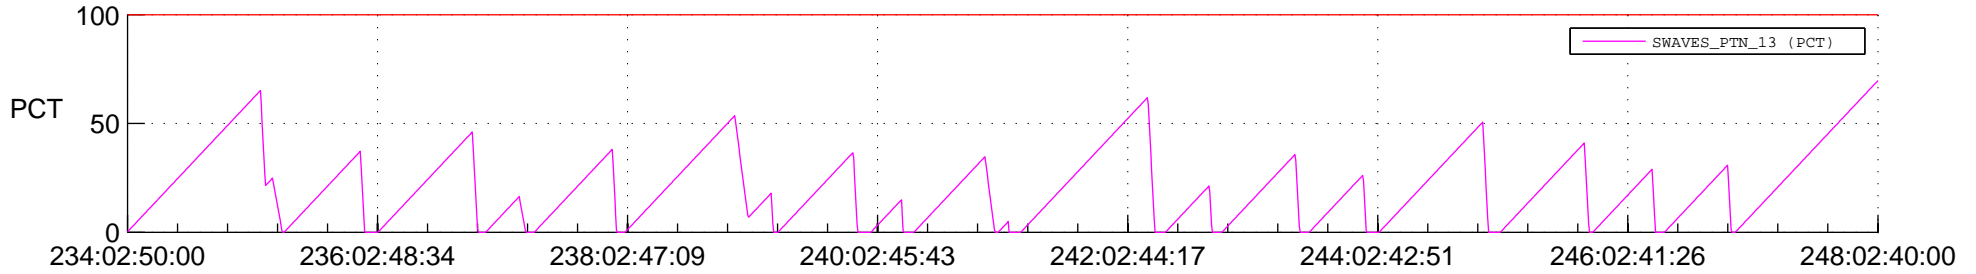

# STEREO AHEAD SSR PCT Full Prediction

## SWAVES\_Percent\_Full\_Prediction

## Spacecraft\_DownLink\_Rate

Ground Time (2019:234:02:50:00.000 -2019:248:02:40:00.000)