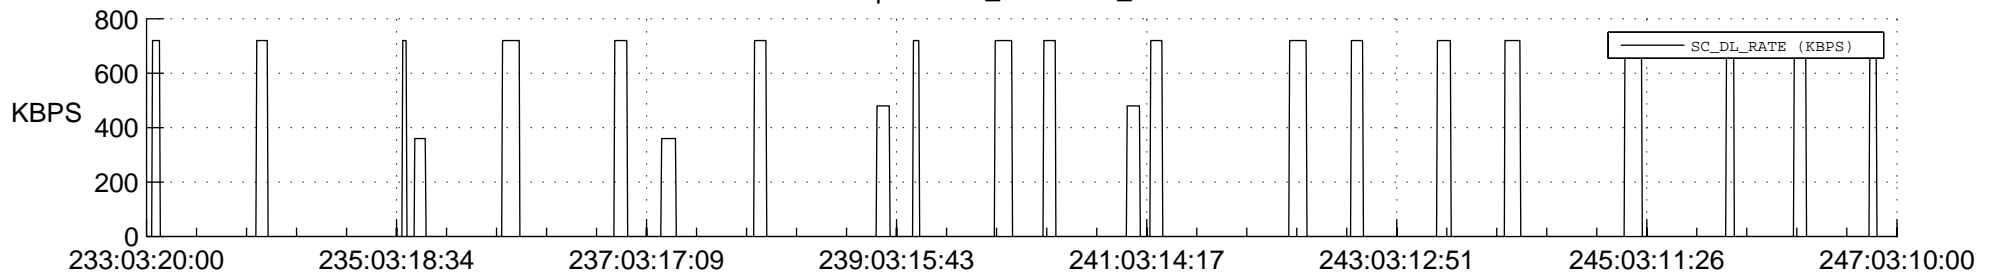

STEREO AHEAD SSR PCT Full Prediction

SWAVES_Percent_Full_Prediction

IMPACT_Percent_Full_Prediction

PLASTIC_Percent_Full_Prediction

Spacecraft_DownLink_Rate

Ground Time (2019:233:03:20:00.000 -2019:247:03:10:00.000)