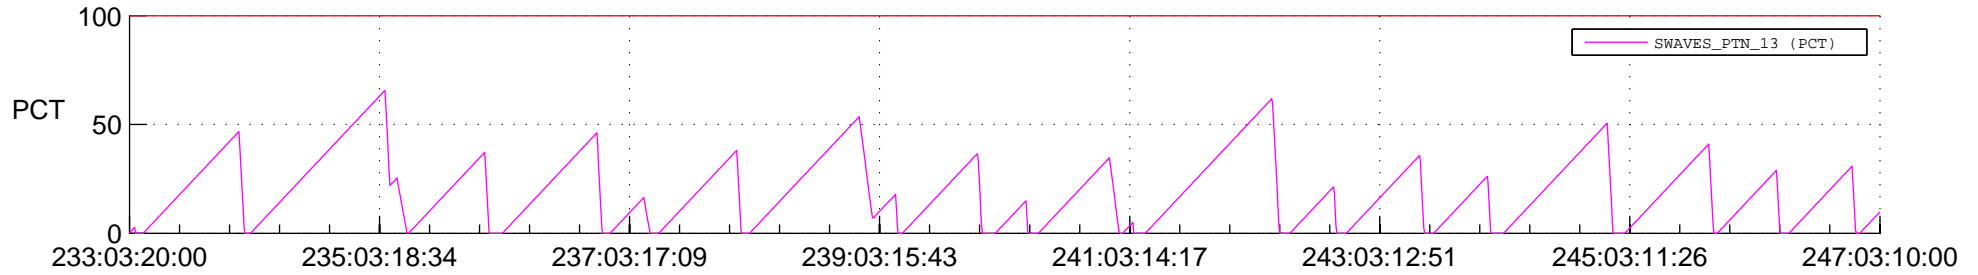

STEREO AHEAD SSR PCT Full Prediction

SWAVES_Percent_Full_Prediction

IMPACT_Percent_Full_Prediction

PLASTIC_Percent_Full_Prediction

Spacecraft_DownLink_Rate

Ground Time (2019:233:03:20:00.000 -2019:247:03:10:00.000)