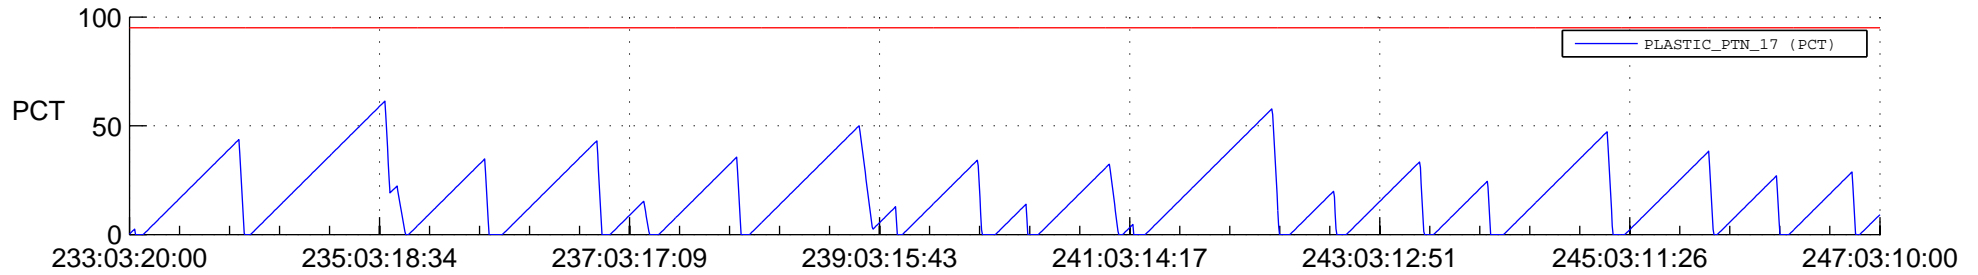

STEREO AHEAD SSR PCT Full Prediction

SWAVES_Percent_Full_Prediction

IMPACT_Percent_Full_Prediction

PLASTIC_Percent_Full_Prediction

Spacecraft_DownLink_Rate

Ground Time (2019:233:03:20:00.000 -2019:247:03:10:00.000)