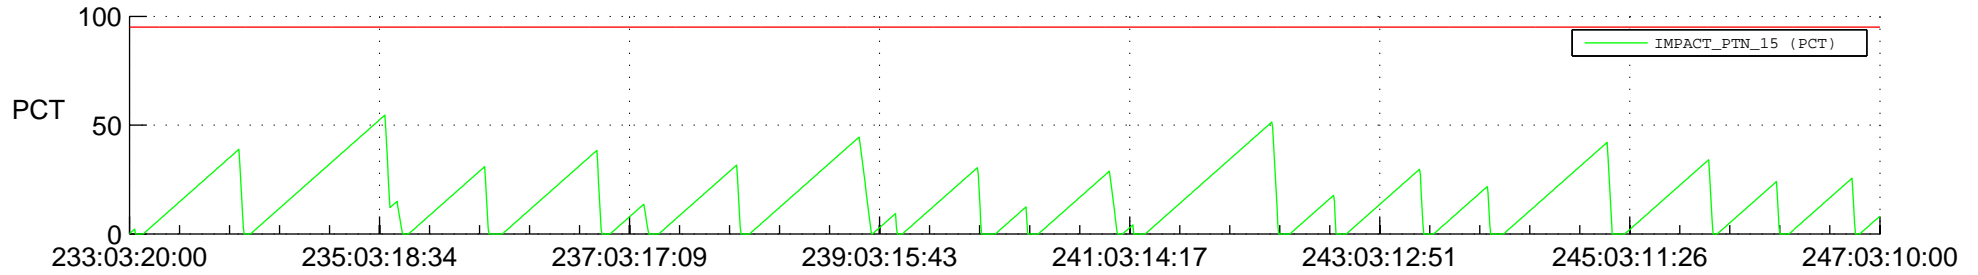

STEREO AHEAD SSR PCT Full Prediction

SWAVES_Percent_Full_Prediction

IMPACT_Percent_Full_Prediction

PLASTIC_Percent_Full_Prediction

Spacecraft_DownLink_Rate

Ground Time (2019:233:03:20:00.000 -2019:247:03:10:00.000)