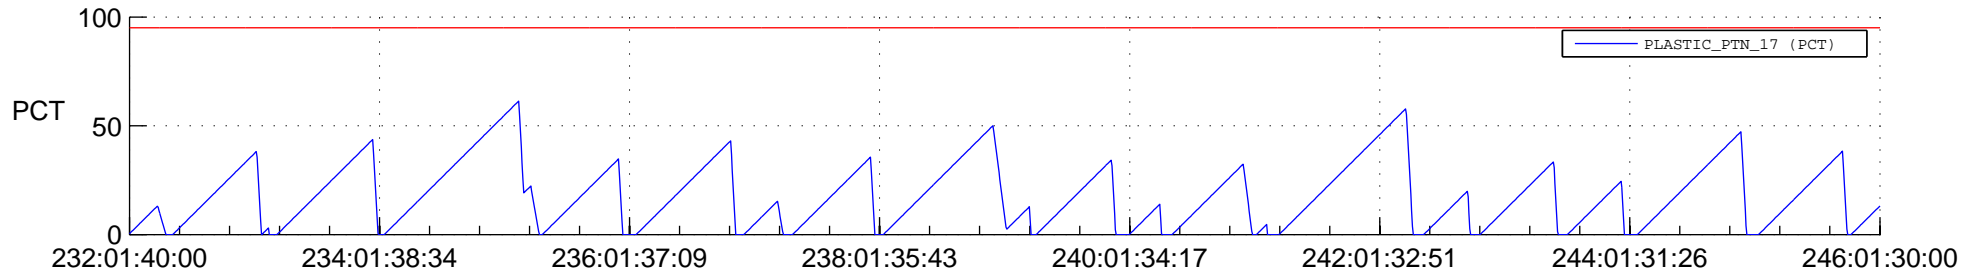

STEREO AHEAD SSR PCT Full Prediction

SWAVES_Percent_Full_Prediction

IMPACT_Percent_Full_Prediction

PLASTIC_Percent_Full_Prediction

Spacecraft_DownLink_Rate

Ground Time (2019:232:01:40:00.000 -2019:246:01:30:00.000)