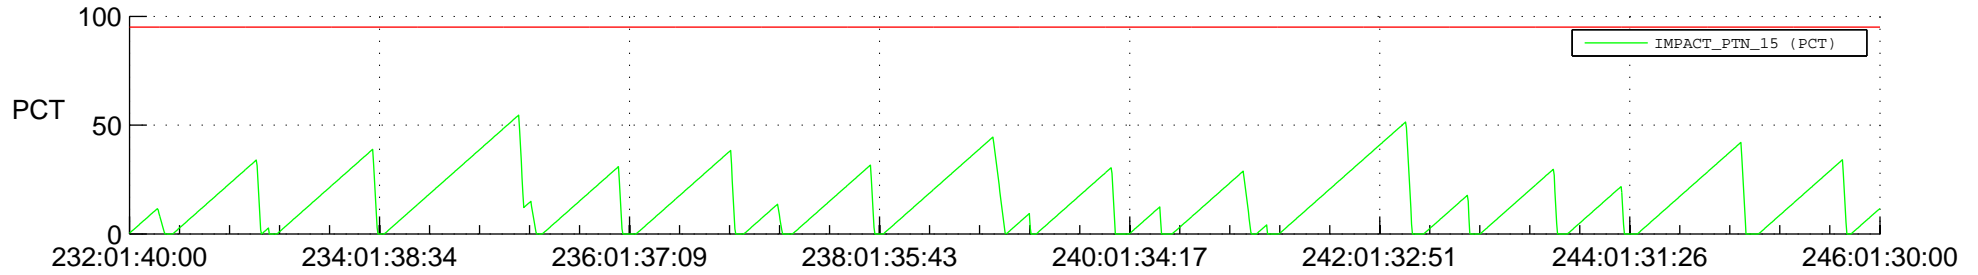

STEREO AHEAD SSR PCT Full Prediction

SWAVES_Percent_Full_Prediction

IMPACT_Percent_Full_Prediction

PLASTIC_Percent_Full_Prediction

Spacecraft_DownLink_Rate

Ground Time (2019:232:01:40:00.000 -2019:246:01:30:00.000)