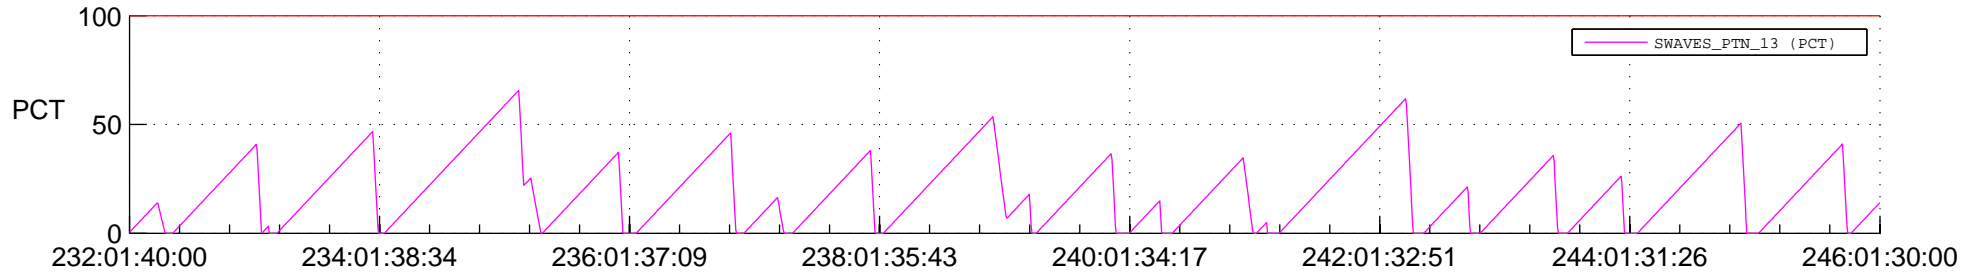

STEREO AHEAD SSR PCT Full Prediction

SWAVES_Percent_Full_Prediction

IMPACT_Percent_Full_Prediction

PLASTIC_Percent_Full_Prediction

Spacecraft_DownLink_Rate

Ground Time (2019:232:01:40:00.000 -2019:246:01:30:00.000)