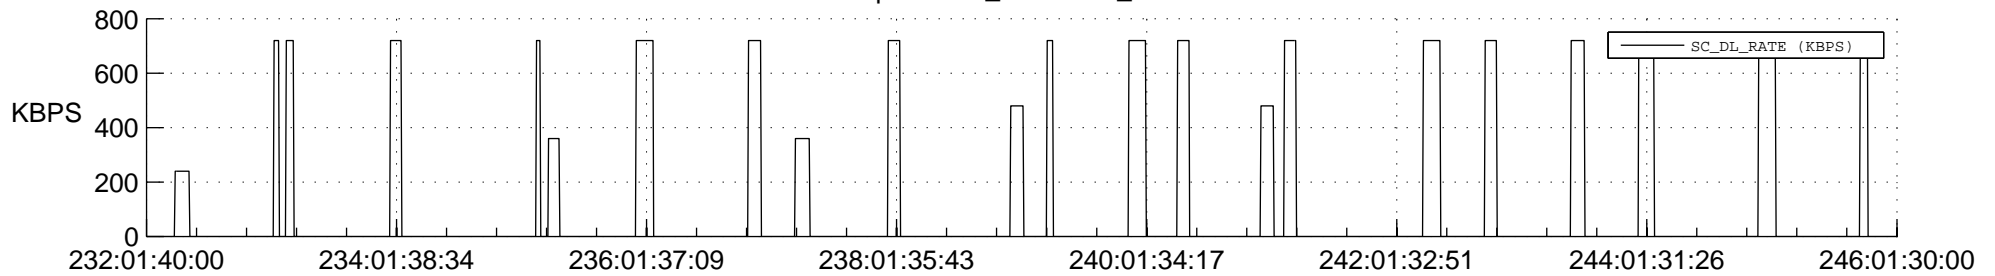

STEREO AHEAD SSR PCT Full Prediction

SWAVES_Percent_Full_Prediction

IMPACT_Percent_Full_Prediction

PLASTIC_Percent_Full_Prediction

Spacecraft_DownLink_Rate

Ground Time (2019:232:01:40:00.000 -2019:246:01:30:00.000)