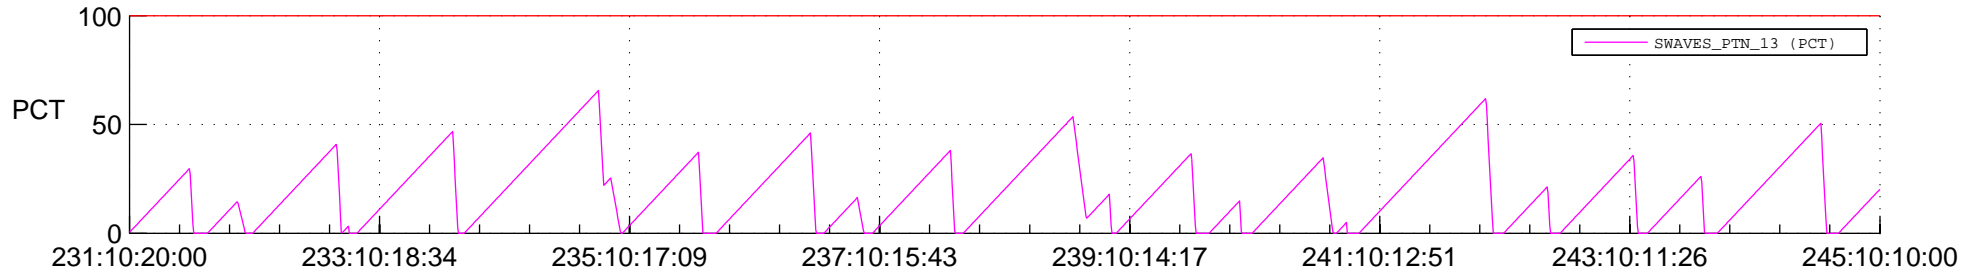

STEREO AHEAD SSR PCT Full Prediction

SWAVES_Percent_Full_Prediction

IMPACT_Percent_Full_Prediction

PLASTIC_Percent_Full_Prediction

Spacecraft_DownLink_Rate

Ground Time (2019:231:10:20:00.000 -2019:245:10:10:00.000)