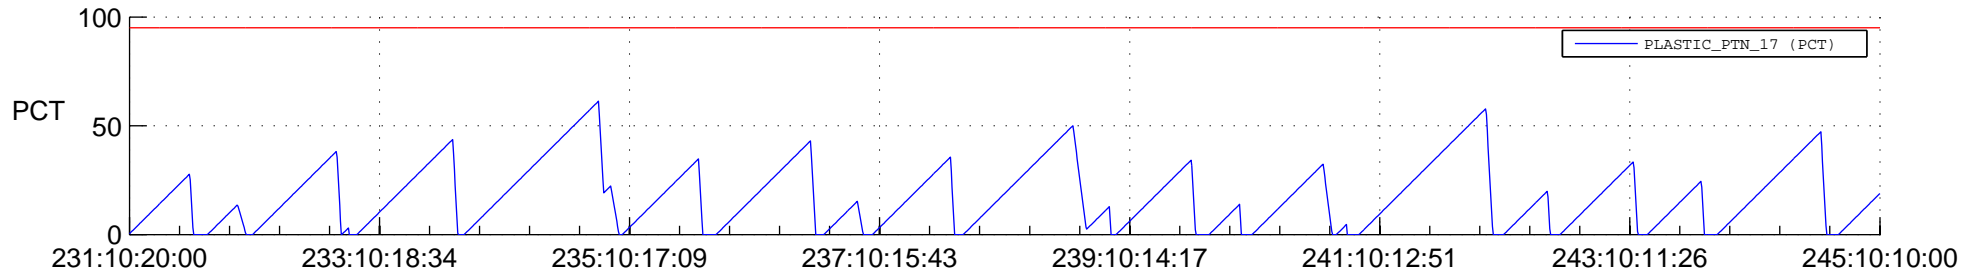

STEREO AHEAD SSR PCT Full Prediction

SWAVES_Percent_Full_Prediction

IMPACT_Percent_Full_Prediction

PLASTIC_Percent_Full_Prediction

Spacecraft_DownLink_Rate

Ground Time (2019:231:10:20:00.000 -2019:245:10:10:00.000)