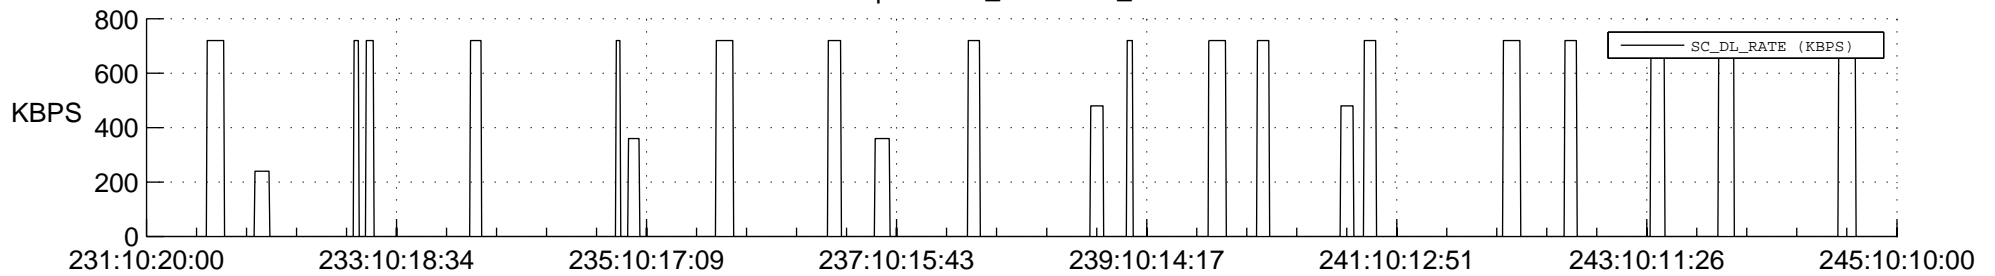

STEREO AHEAD SSR PCT Full Prediction

SWAVES_Percent_Full_Prediction

IMPACT_Percent_Full_Prediction

PLASTIC_Percent_Full_Prediction

Spacecraft_DownLink_Rate

Ground Time (2019:231:10:20:00.000 -2019:245:10:10:00.000)