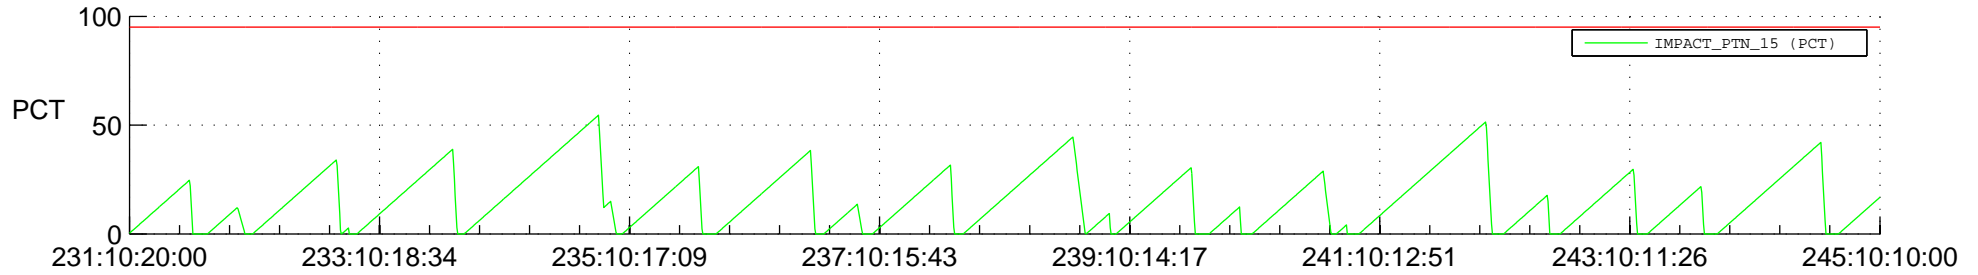

STEREO AHEAD SSR PCT Full Prediction

SWAVES_Percent_Full_Prediction

IMPACT_Percent_Full_Prediction

PLASTIC_Percent_Full_Prediction

Spacecraft_DownLink_Rate

Ground Time (2019:231:10:20:00.000 -2019:245:10:10:00.000)