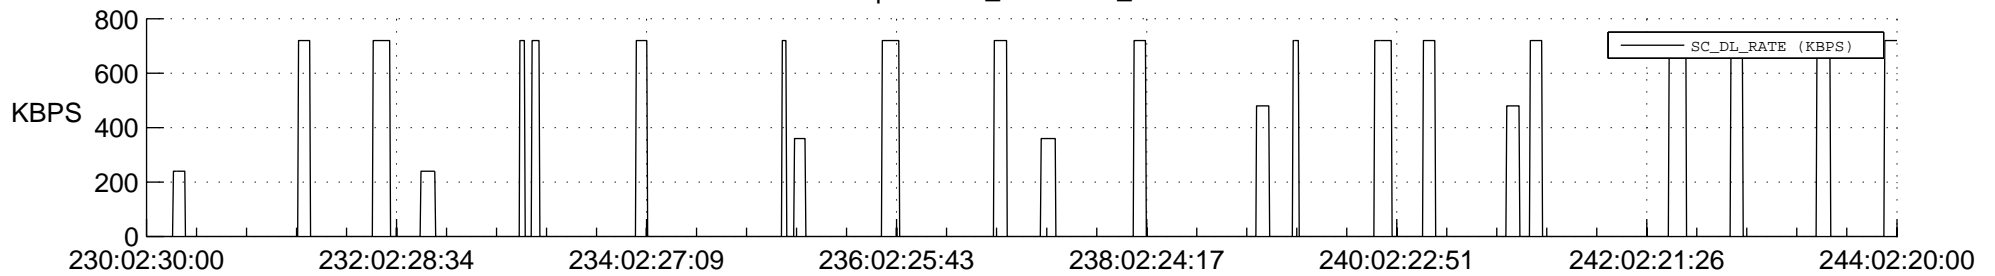

STEREO AHEAD SSR PCT Full Prediction

SWAVES_Percent_Full_Prediction

IMPACT_Percent_Full_Prediction

PLASTIC_Percent_Full_Prediction

Spacecraft_DownLink_Rate

Ground Time (2019:230:02:30:00.000 -2019:244:02:20:00.000)