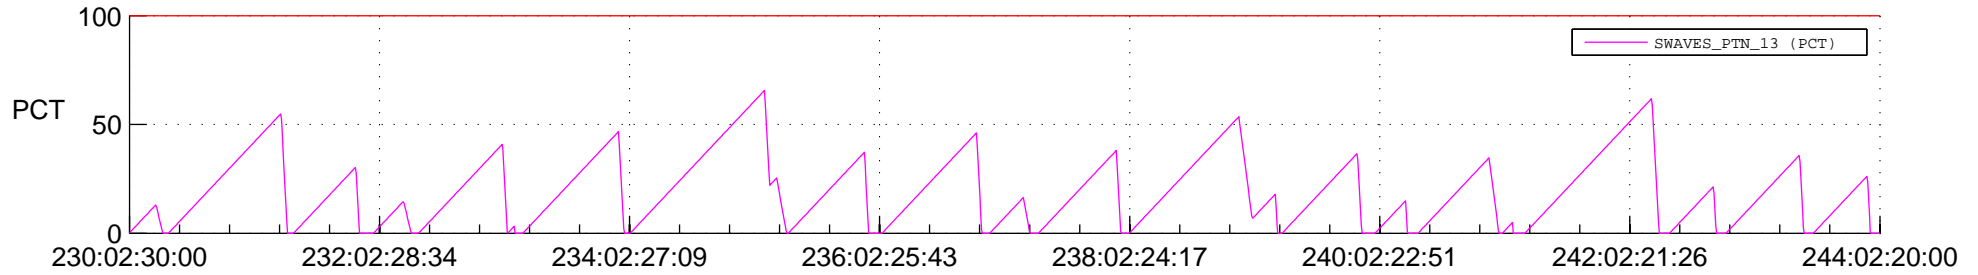

STEREO AHEAD SSR PCT Full Prediction

SWAVES_Percent_Full_Prediction

IMPACT_Percent_Full_Prediction

PLASTIC_Percent_Full_Prediction

Spacecraft_DownLink_Rate

Ground Time (2019:230:02:30:00.000 -2019:244:02:20:00.000)