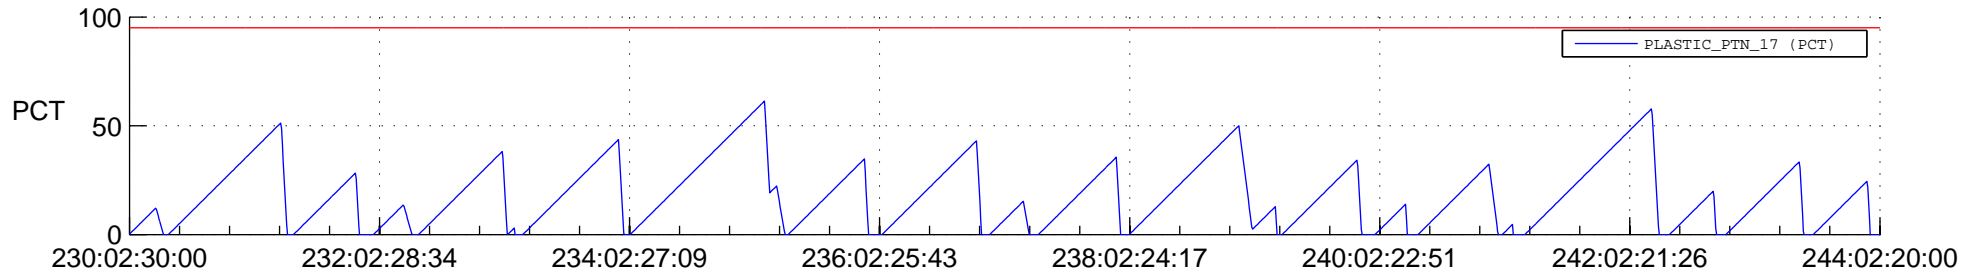

STEREO AHEAD SSR PCT Full Prediction

SWAVES_Percent_Full_Prediction

IMPACT_Percent_Full_Prediction

PLASTIC_Percent_Full_Prediction

Spacecraft_DownLink_Rate

Ground Time (2019:230:02:30:00.000 -2019:244:02:20:00.000)