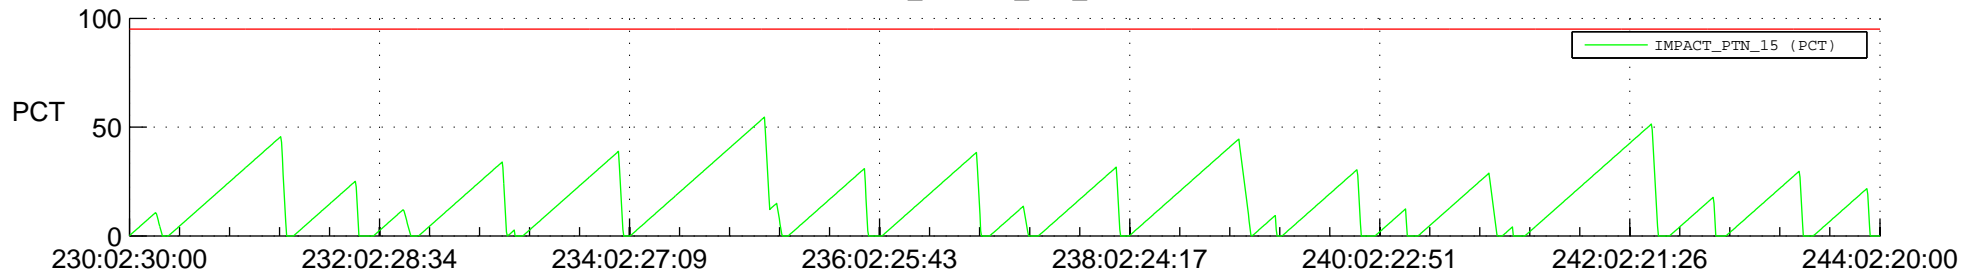

STEREO AHEAD SSR PCT Full Prediction

SWAVES_Percent_Full_Prediction

IMPACT_Percent_Full_Prediction

PLASTIC_Percent_Full_Prediction

Spacecraft_DownLink_Rate

Ground Time (2019:230:02:30:00.000 -2019:244:02:20:00.000)