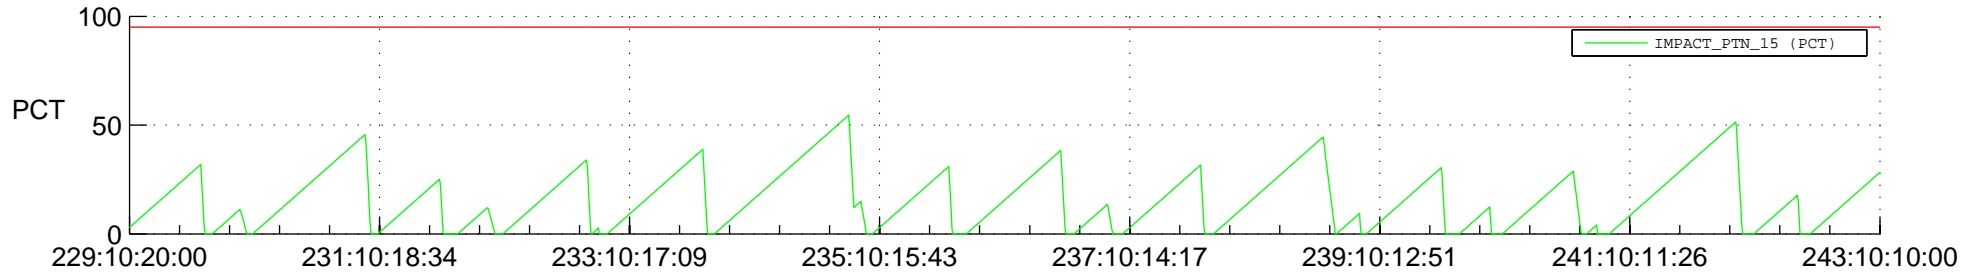

STEREO AHEAD SSR PCT Full Prediction

SWAVES_Percent_Full_Prediction

IMPACT_Percent_Full_Prediction

PLASTIC_Percent_Full_Prediction

Spacecraft_DownLink_Rate

Ground Time (2019:229:10:20:00.000 -2019:243:10:10:00.000)