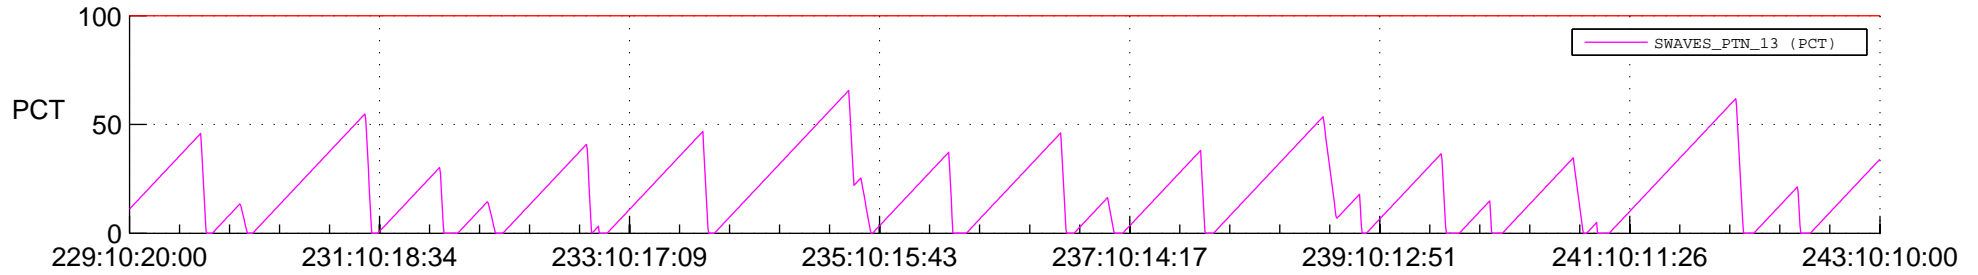

STEREO AHEAD SSR PCT Full Prediction

SWAVES_Percent_Full_Prediction

IMPACT_Percent_Full_Prediction

PLASTIC_Percent_Full_Prediction

Spacecraft_DownLink_Rate

Ground Time (2019:229:10:20:00.000 -2019:243:10:10:00.000)