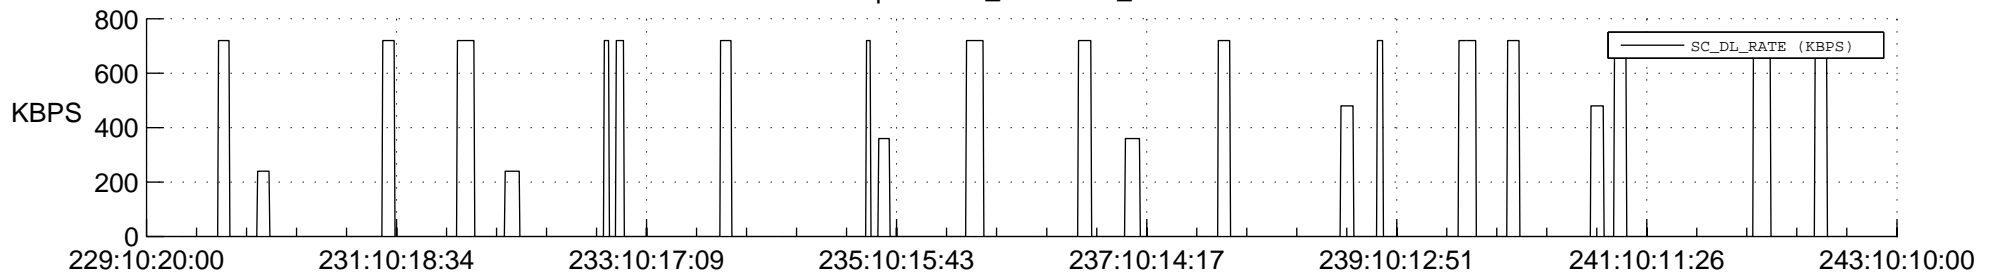

STEREO AHEAD SSR PCT Full Prediction

SWAVES_Percent_Full_Prediction

IMPACT_Percent_Full_Prediction

PLASTIC_Percent_Full_Prediction

Spacecraft_DownLink_Rate

Ground Time (2019:229:10:20:00.000 -2019:243:10:10:00.000)