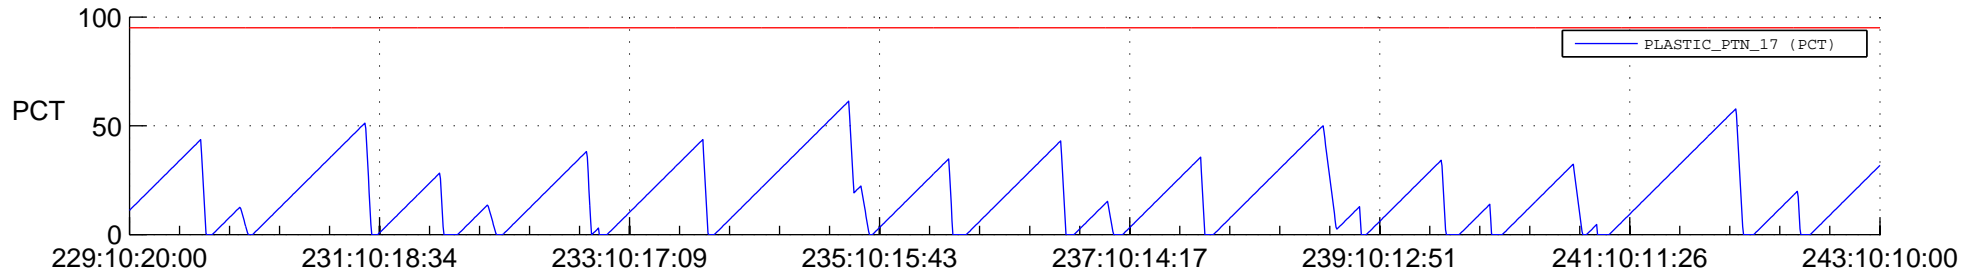

STEREO AHEAD SSR PCT Full Prediction

SWAVES_Percent_Full_Prediction

IMPACT_Percent_Full_Prediction

PLASTIC_Percent_Full_Prediction

Spacecraft_DownLink_Rate

Ground Time (2019:229:10:20:00.000 -2019:243:10:10:00.000)