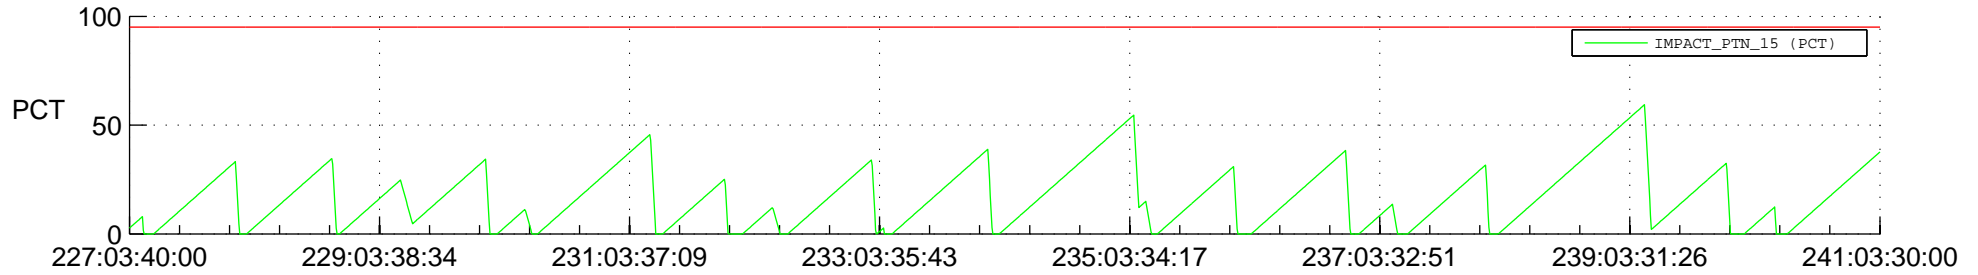

STEREO AHEAD SSR PCT Full Prediction

SWAVES_Percent_Full_Prediction

IMPACT_Percent_Full_Prediction

PLASTIC_Percent_Full_Prediction

Spacecraft_DownLink_Rate

Ground Time (2019:227:03:40:00.000 -2019:241:03:30:00.000)