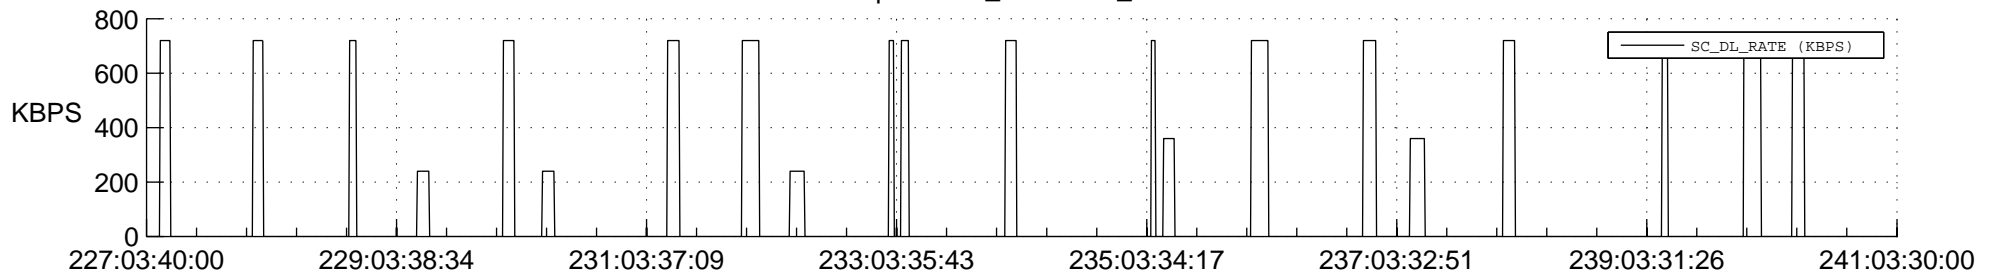

STEREO AHEAD SSR PCT Full Prediction

SWAVES_Percent_Full_Prediction

IMPACT_Percent_Full_Prediction

PLASTIC_Percent_Full_Prediction

Spacecraft_DownLink_Rate

Ground Time (2019:227:03:40:00.000 -2019:241:03:30:00.000)