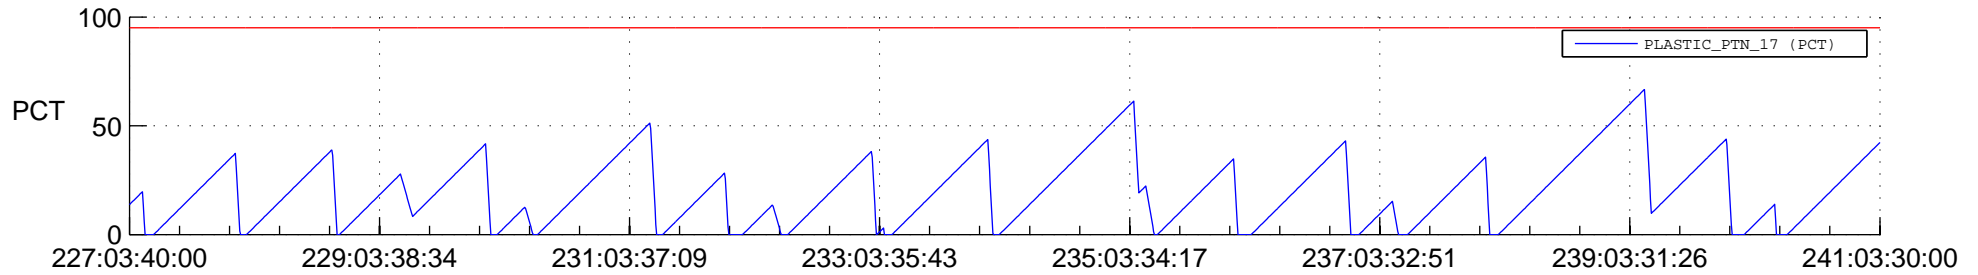

STEREO AHEAD SSR PCT Full Prediction

SWAVES_Percent_Full_Prediction

IMPACT_Percent_Full_Prediction

PLASTIC_Percent_Full_Prediction

Spacecraft_DownLink_Rate

Ground Time (2019:227:03:40:00.000 -2019:241:03:30:00.000)