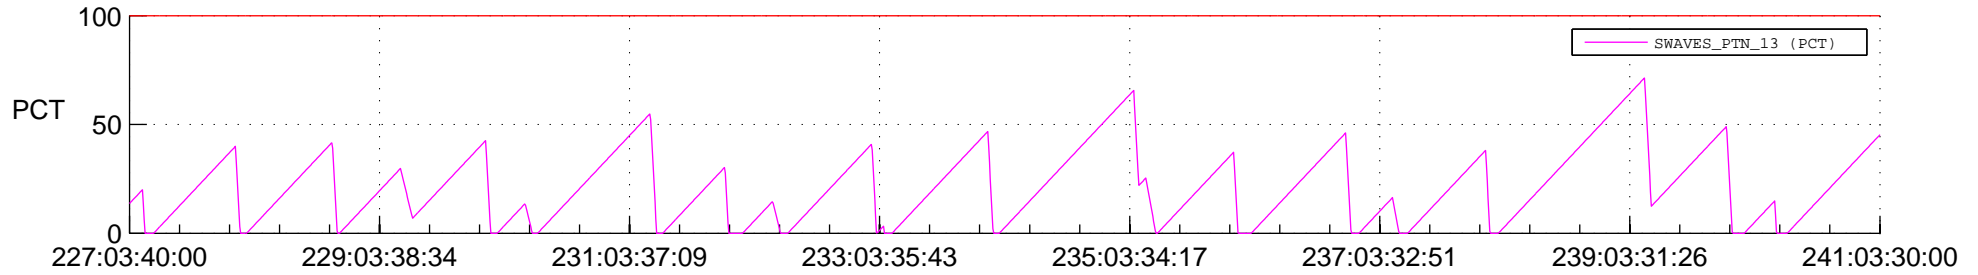

STEREO AHEAD SSR PCT Full Prediction

SWAVES_Percent_Full_Prediction

IMPACT_Percent_Full_Prediction

PLASTIC_Percent_Full_Prediction

Spacecraft_DownLink_Rate

Ground Time (2019:227:03:40:00.000 -2019:241:03:30:00.000)