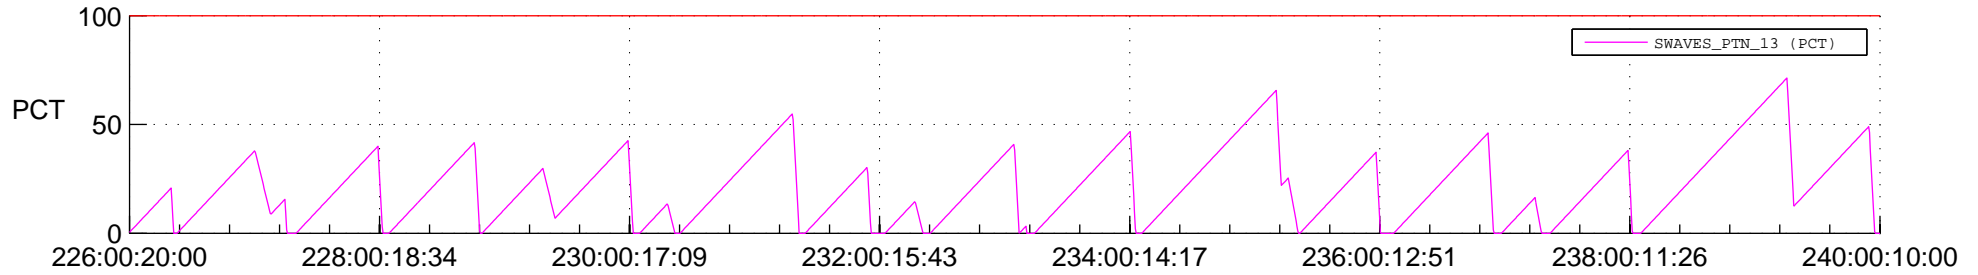

STEREO AHEAD SSR PCT Full Prediction

SWAVES_Percent_Full_Prediction

IMPACT_Percent_Full_Prediction

PLASTIC_Percent_Full_Prediction

Spacecraft_DownLink_Rate

Ground Time (2019:226:00:20:00.000 -2019:240:00:10:00.000)