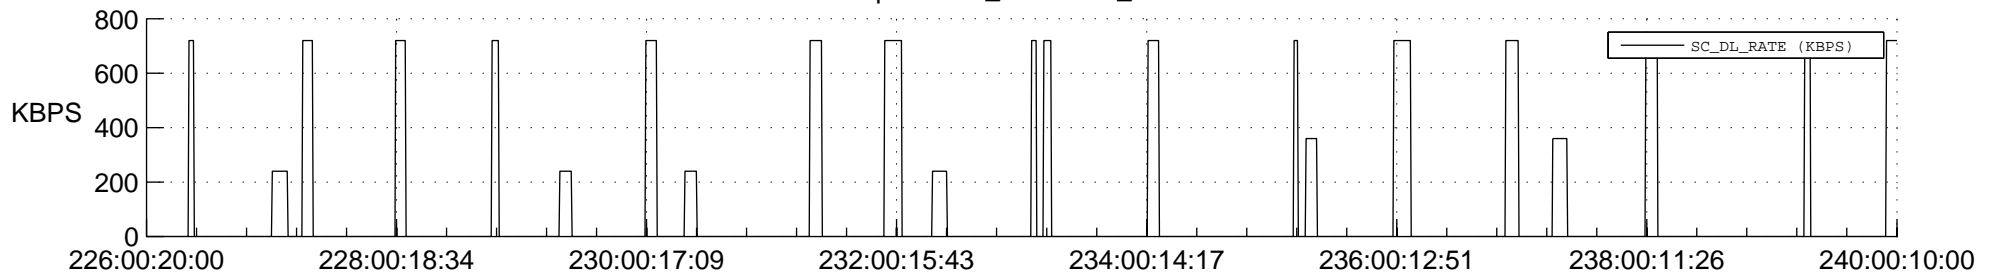

STEREO AHEAD SSR PCT Full Prediction

SWAVES_Percent_Full_Prediction

IMPACT_Percent_Full_Prediction

PLASTIC_Percent_Full_Prediction

Spacecraft_DownLink_Rate

Ground Time (2019:226:00:20:00.000 -2019:240:00:10:00.000)