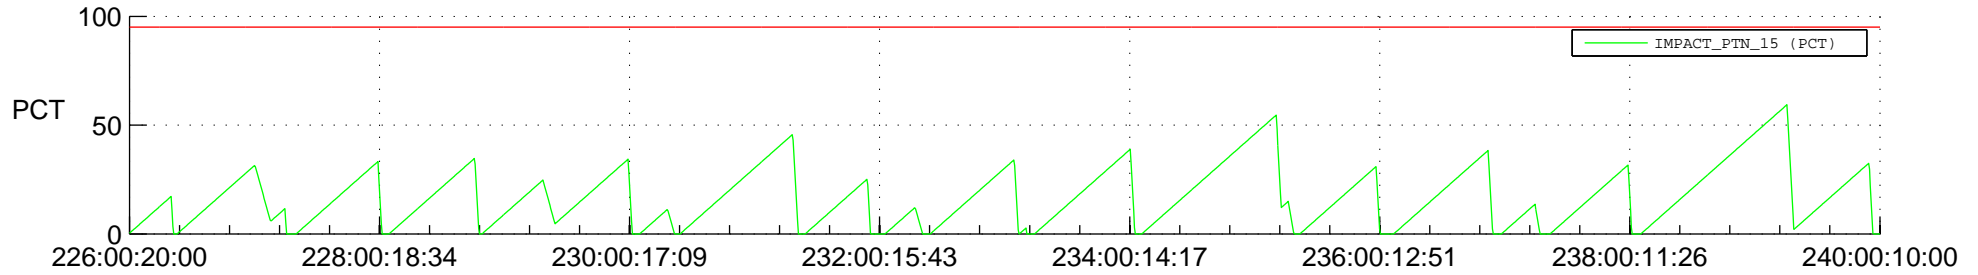

STEREO AHEAD SSR PCT Full Prediction

SWAVES_Percent_Full_Prediction

IMPACT_Percent_Full_Prediction

PLASTIC_Percent_Full_Prediction

Spacecraft_DownLink_Rate

Ground Time (2019:226:00:20:00.000 -2019:240:00:10:00.000)