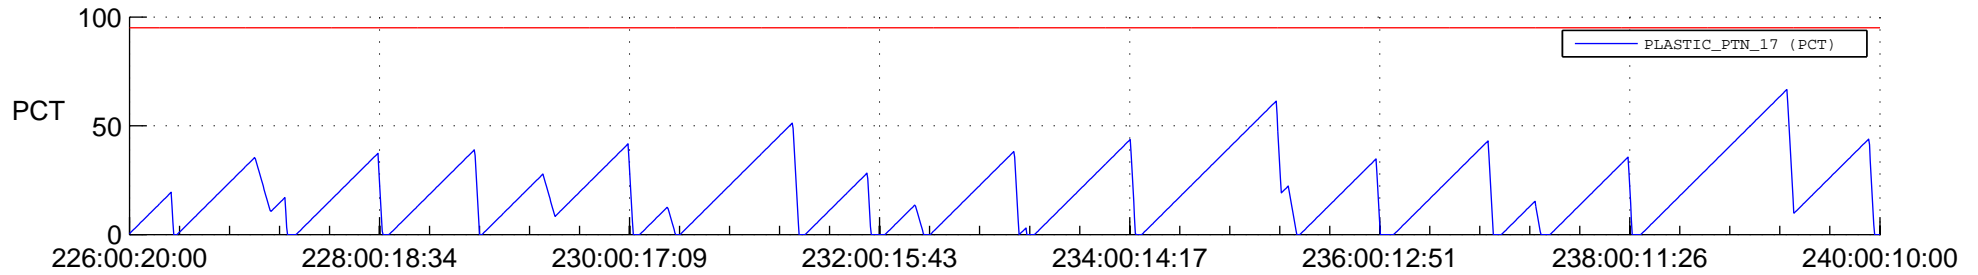

STEREO AHEAD SSR PCT Full Prediction

SWAVES_Percent_Full_Prediction

IMPACT_Percent_Full_Prediction

PLASTIC_Percent_Full_Prediction

Spacecraft_DownLink_Rate

Ground Time (2019:226:00:20:00.000 -2019:240:00:10:00.000)