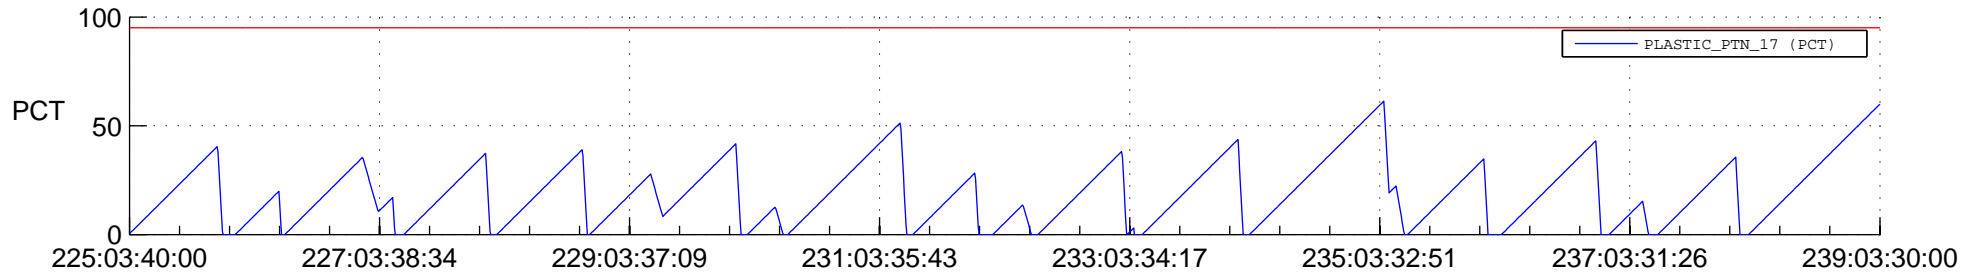

STEREO AHEAD SSR PCT Full Prediction

SWAVES_Percent_Full_Prediction

IMPACT_Percent_Full_Prediction

PLASTIC_Percent_Full_Prediction

Spacecraft_DownLink_Rate

Ground Time (2019:225:03:40:00.000 -2019:239:03:30:00.000)