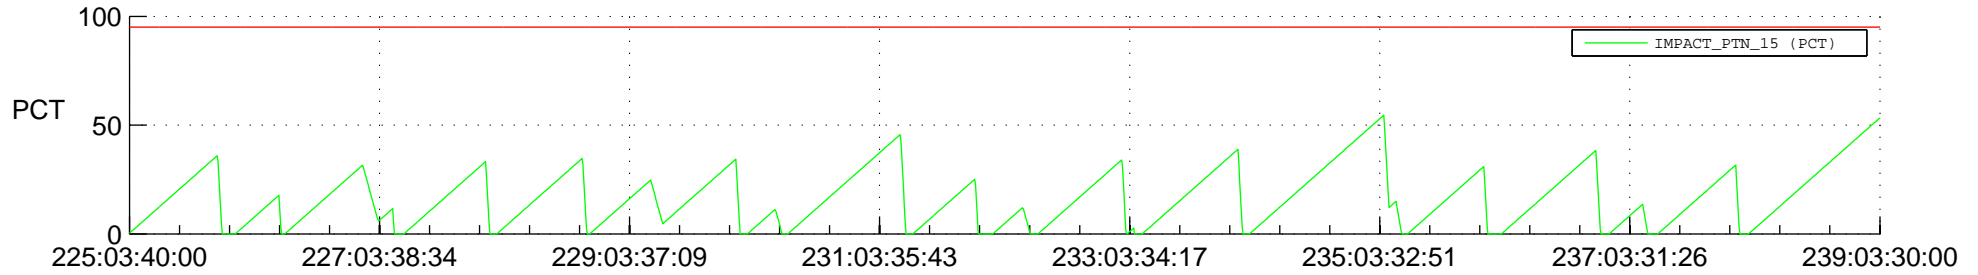

STEREO AHEAD SSR PCT Full Prediction

SWAVES_Percent_Full_Prediction

IMPACT_Percent_Full_Prediction

PLASTIC_Percent_Full_Prediction

Spacecraft_DownLink_Rate

Ground Time (2019:225:03:40:00.000 -2019:239:03:30:00.000)