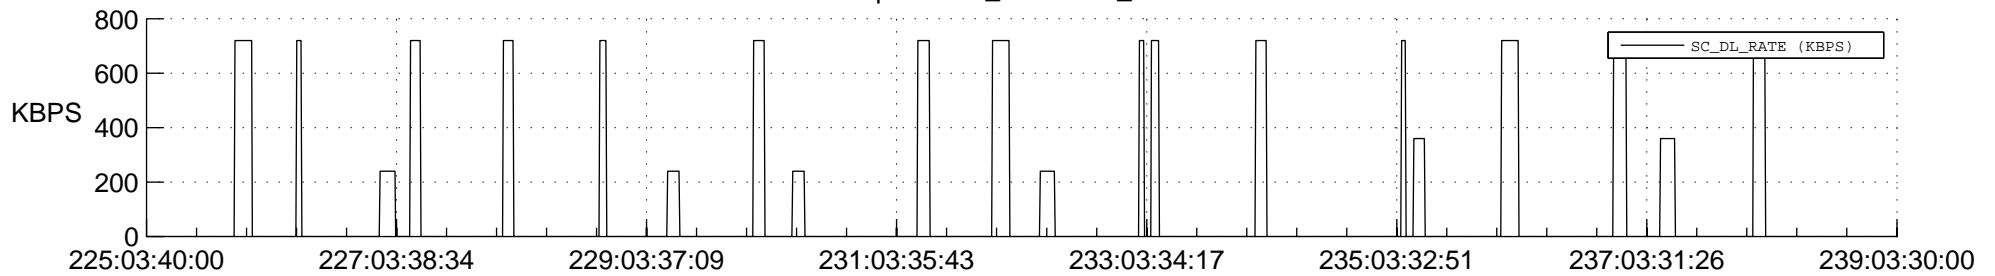

STEREO AHEAD SSR PCT Full Prediction

SWAVES_Percent_Full_Prediction

IMPACT_Percent_Full_Prediction

PLASTIC_Percent_Full_Prediction

Spacecraft_DownLink_Rate

Ground Time (2019:225:03:40:00.000 -2019:239:03:30:00.000)