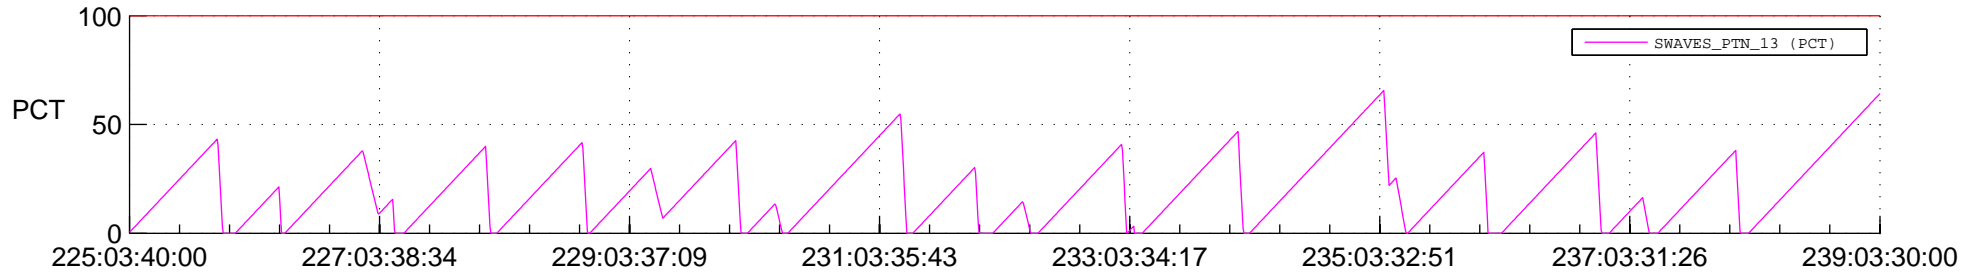

STEREO AHEAD SSR PCT Full Prediction

SWAVES_Percent_Full_Prediction

IMPACT_Percent_Full_Prediction

PLASTIC_Percent_Full_Prediction

Spacecraft_DownLink_Rate

Ground Time (2019:225:03:40:00.000 -2019:239:03:30:00.000)