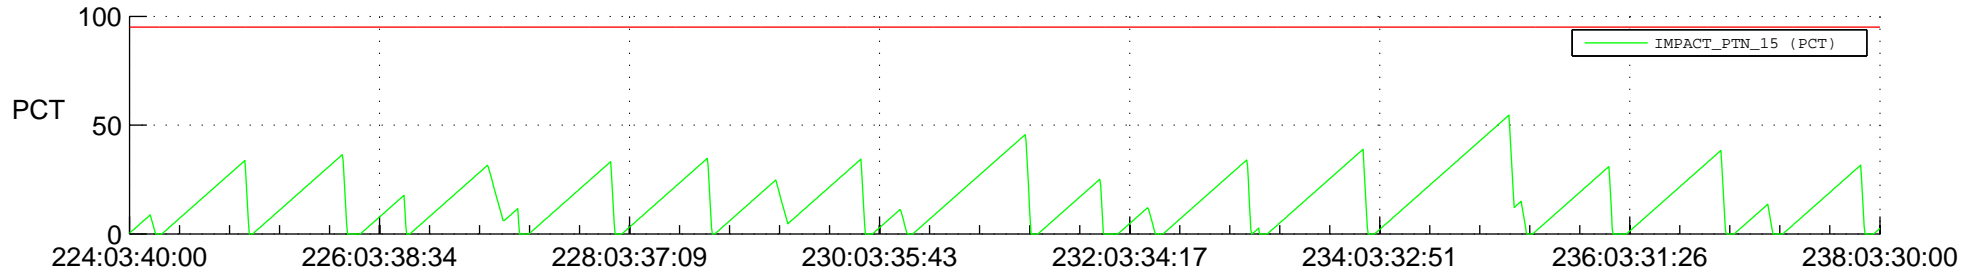

STEREO AHEAD SSR PCT Full Prediction

SWAVES_Percent_Full_Prediction

IMPACT_Percent_Full_Prediction

PLASTIC_Percent_Full_Prediction

Spacecraft_DownLink_Rate

Ground Time (2019:224:03:40:00.000 -2019:238:03:30:00.000)