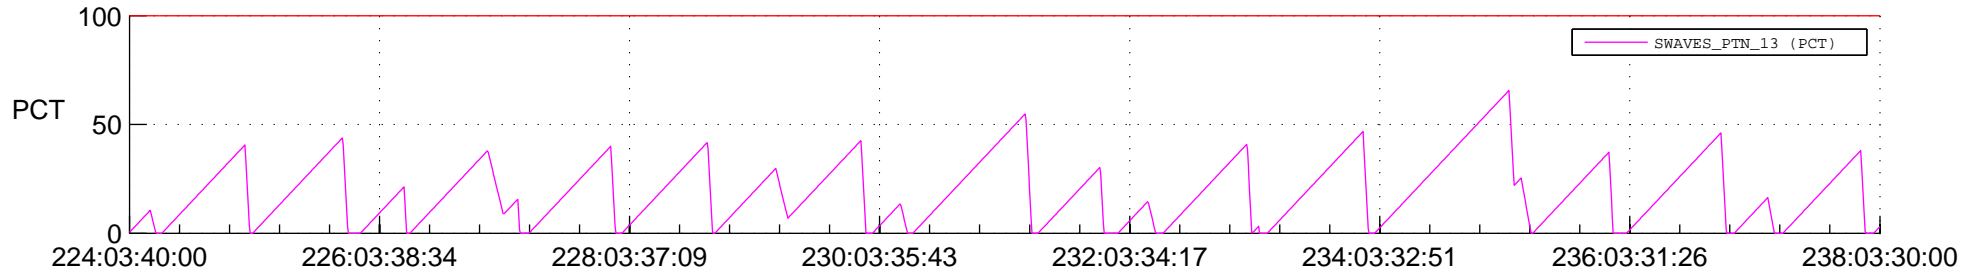

STEREO AHEAD SSR PCT Full Prediction

SWAVES_Percent_Full_Prediction

IMPACT_Percent_Full_Prediction

PLASTIC_Percent_Full_Prediction

Spacecraft_DownLink_Rate

Ground Time (2019:224:03:40:00.000 -2019:238:03:30:00.000)