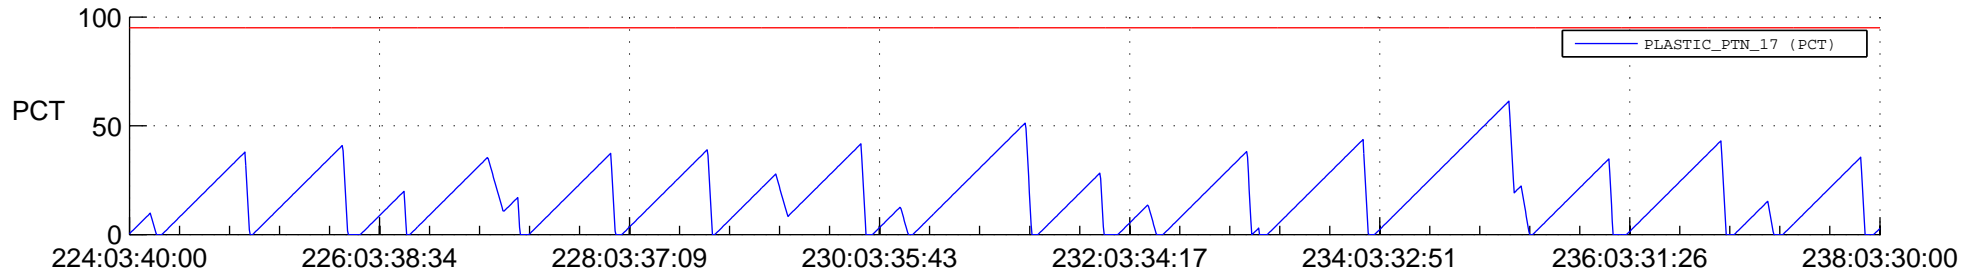

STEREO AHEAD SSR PCT Full Prediction

SWAVES_Percent_Full_Prediction

IMPACT_Percent_Full_Prediction

PLASTIC_Percent_Full_Prediction

Spacecraft_DownLink_Rate

Ground Time (2019:224:03:40:00.000 -2019:238:03:30:00.000)