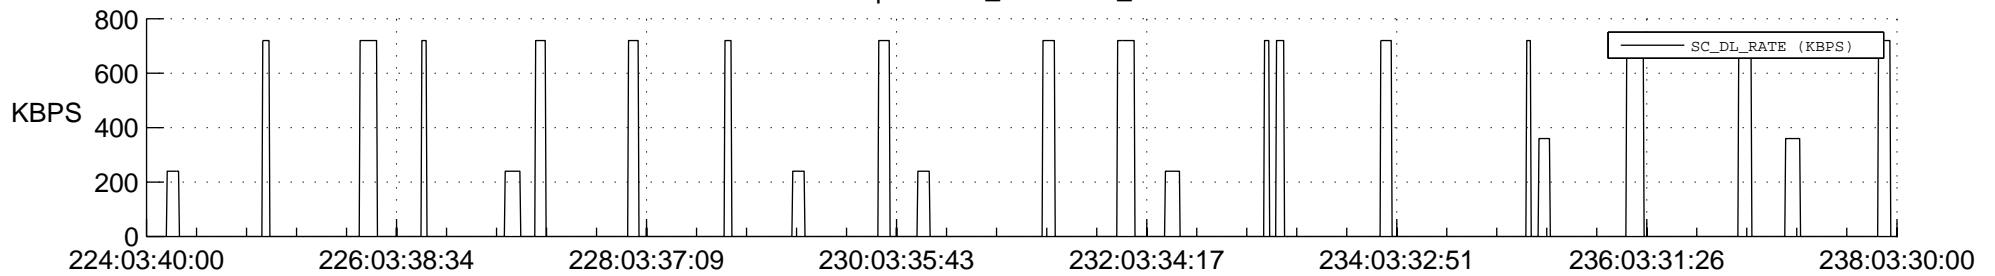

STEREO AHEAD SSR PCT Full Prediction

SWAVES_Percent_Full_Prediction

IMPACT_Percent_Full_Prediction

PLASTIC_Percent_Full_Prediction

Spacecraft_DownLink_Rate

Ground Time (2019:224:03:40:00.000 -2019:238:03:30:00.000)