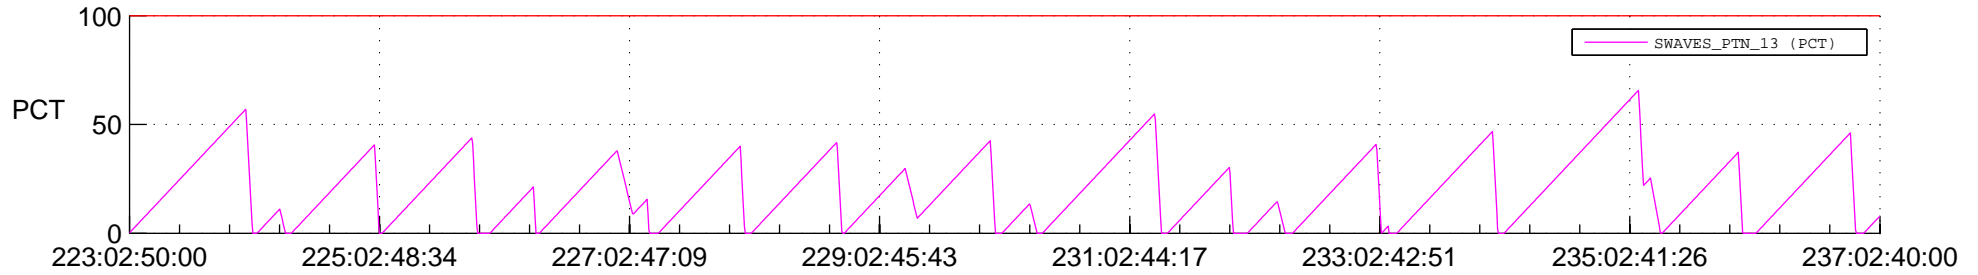

STEREO AHEAD SSR PCT Full Prediction

SWAVES_Percent_Full_Prediction

IMPACT_Percent_Full_Prediction

PLASTIC_Percent_Full_Prediction

Spacecraft_DownLink_Rate

Ground Time (2019:223:02:50:00.000 -2019:237:02:40:00.000)