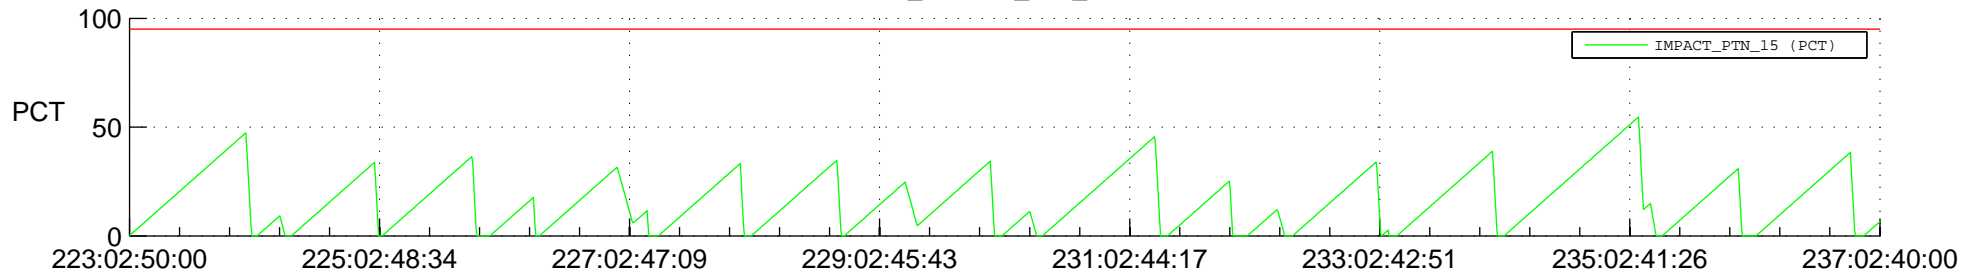

STEREO AHEAD SSR PCT Full Prediction

SWAVES_Percent_Full_Prediction

IMPACT_Percent_Full_Prediction

PLASTIC_Percent_Full_Prediction

Spacecraft_DownLink_Rate

Ground Time (2019:223:02:50:00.000 -2019:237:02:40:00.000)