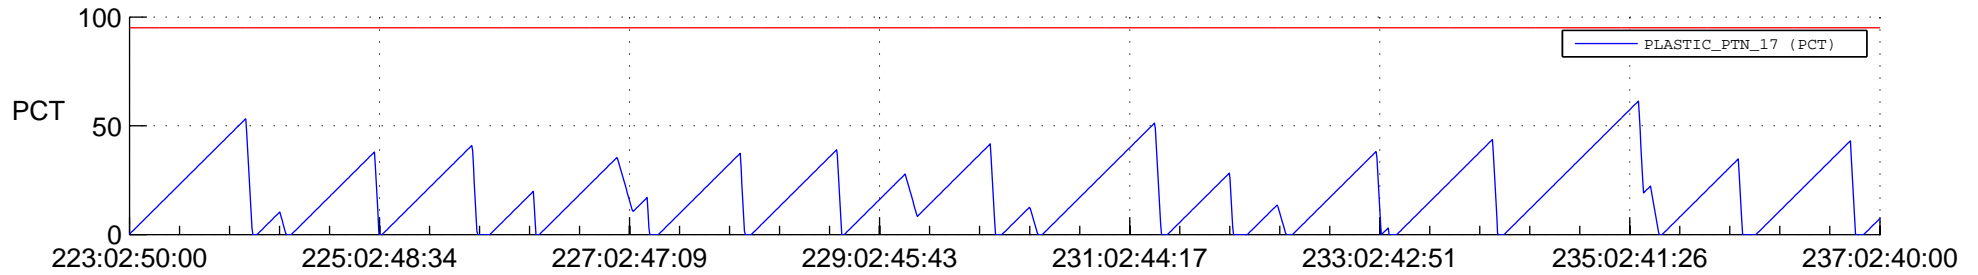

STEREO AHEAD SSR PCT Full Prediction

SWAVES_Percent_Full_Prediction

IMPACT_Percent_Full_Prediction

PLASTIC_Percent_Full_Prediction

Spacecraft_DownLink_Rate

Ground Time (2019:223:02:50:00.000 -2019:237:02:40:00.000)