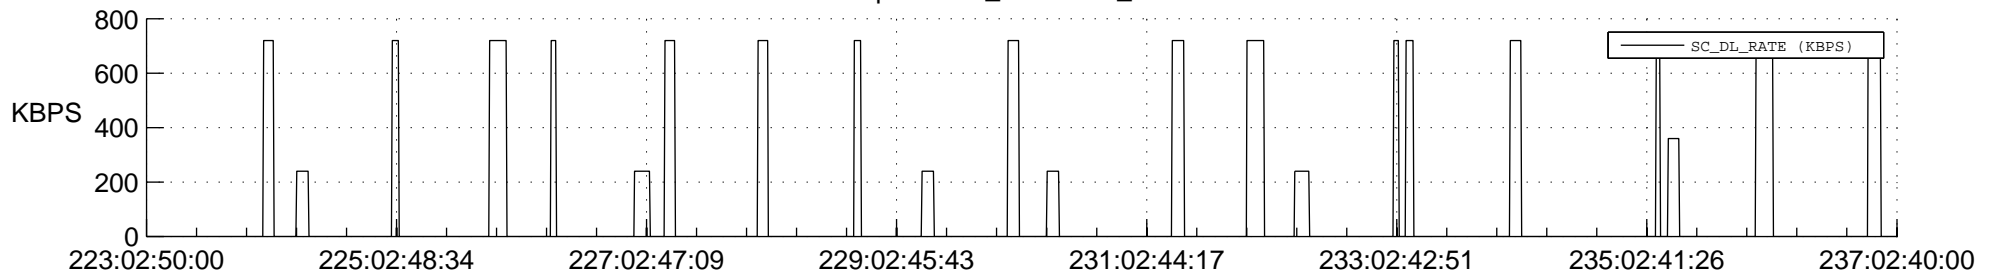

STEREO AHEAD SSR PCT Full Prediction

SWAVES_Percent_Full_Prediction

IMPACT_Percent_Full_Prediction

PLASTIC_Percent_Full_Prediction

Spacecraft_DownLink_Rate

Ground Time (2019:223:02:50:00.000 -2019:237:02:40:00.000)