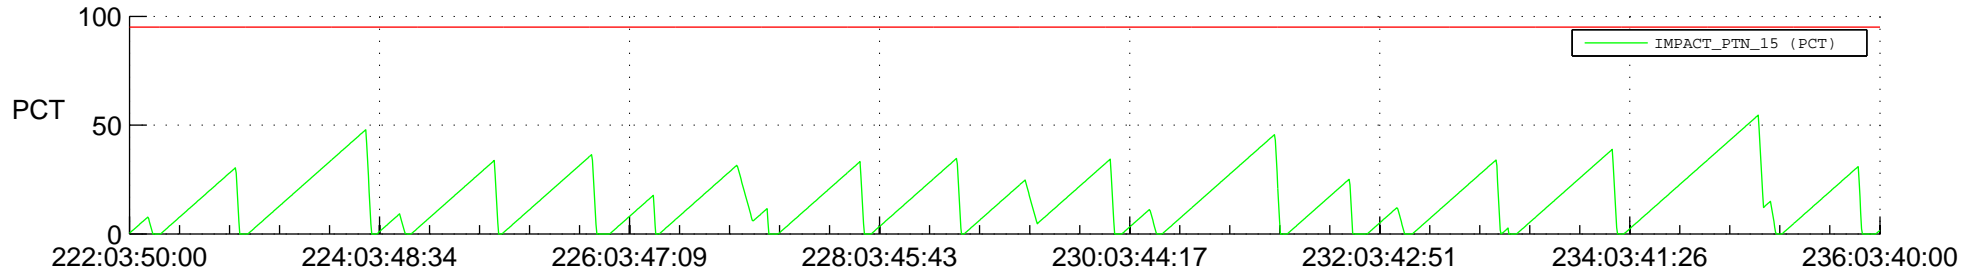

STEREO AHEAD SSR PCT Full Prediction

SWAVES_Percent_Full_Prediction

IMPACT_Percent_Full_Prediction

PLASTIC_Percent_Full_Prediction

Spacecraft_DownLink_Rate

Ground Time (2019:222:03:50:00.000 -2019:236:03:40:00.000)