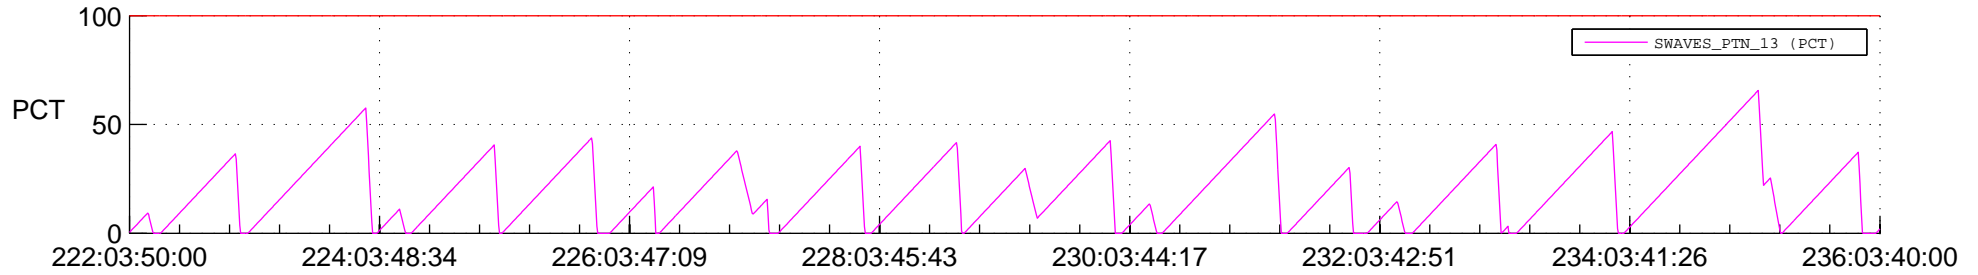

STEREO AHEAD SSR PCT Full Prediction

SWAVES_Percent_Full_Prediction

IMPACT_Percent_Full_Prediction

PLASTIC_Percent_Full_Prediction

Spacecraft_DownLink_Rate

Ground Time (2019:222:03:50:00.000 -2019:236:03:40:00.000)