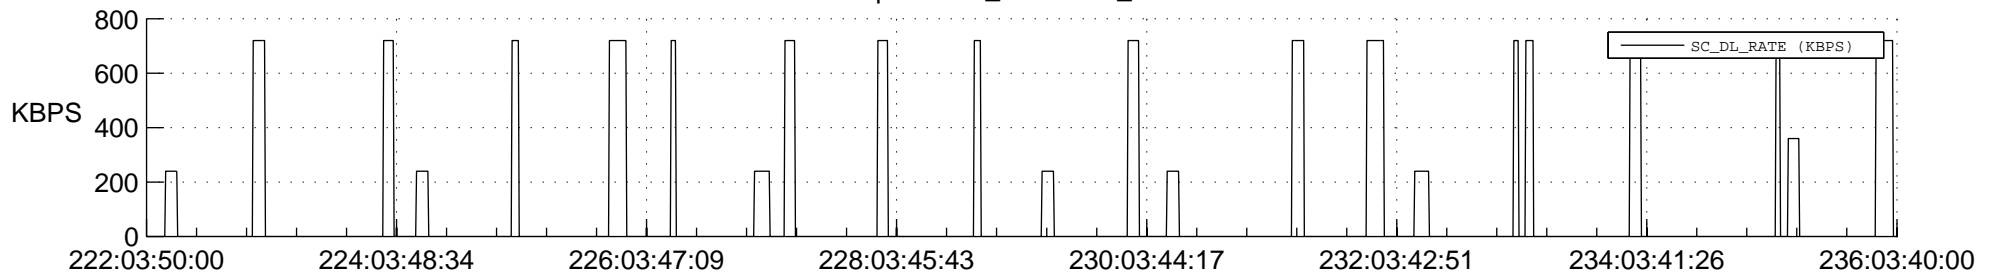

STEREO AHEAD SSR PCT Full Prediction

SWAVES_Percent_Full_Prediction

IMPACT_Percent_Full_Prediction

PLASTIC_Percent_Full_Prediction

Spacecraft_DownLink_Rate

Ground Time (2019:222:03:50:00.000 -2019:236:03:40:00.000)