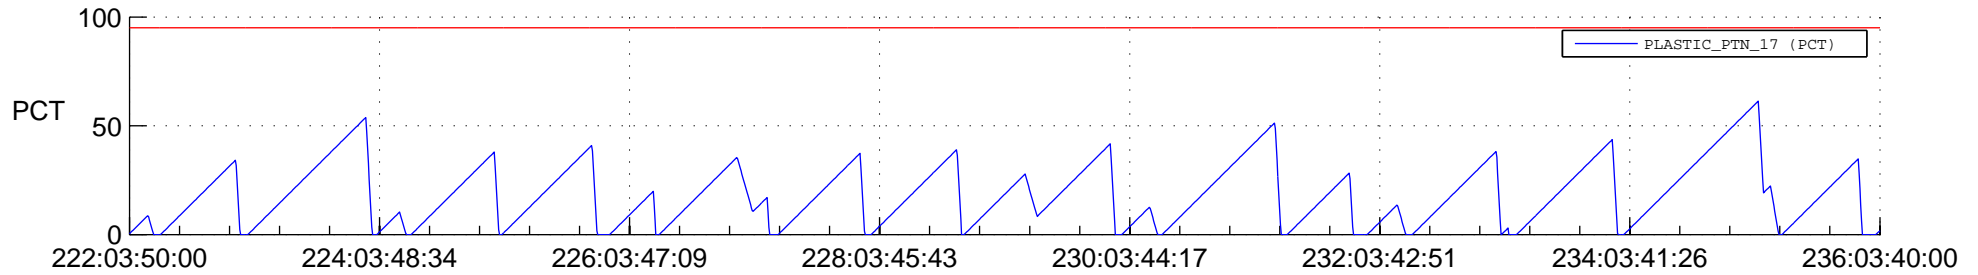

STEREO AHEAD SSR PCT Full Prediction

SWAVES_Percent_Full_Prediction

IMPACT_Percent_Full_Prediction

PLASTIC_Percent_Full_Prediction

Spacecraft_DownLink_Rate

Ground Time (2019:222:03:50:00.000 -2019:236:03:40:00.000)