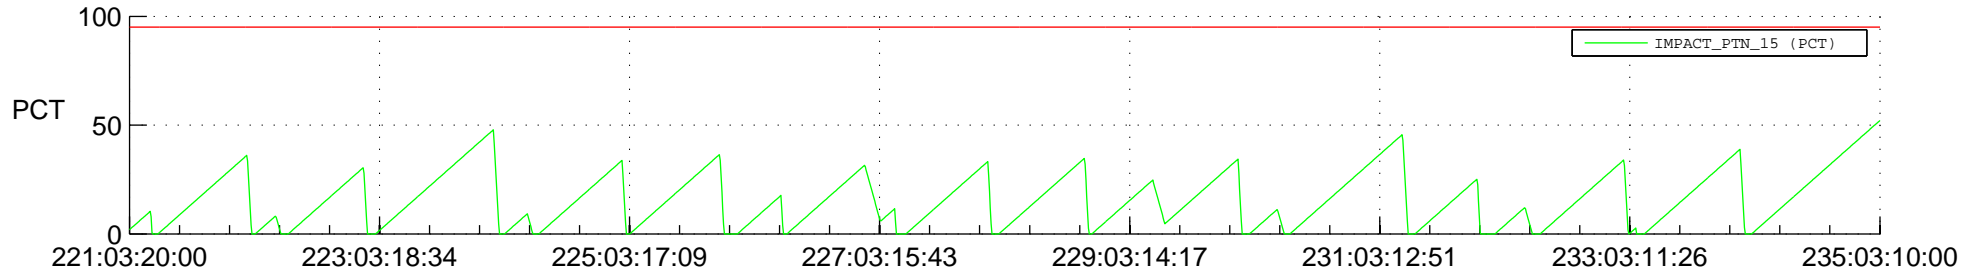

IMPACT_Percent_Full_Prediction