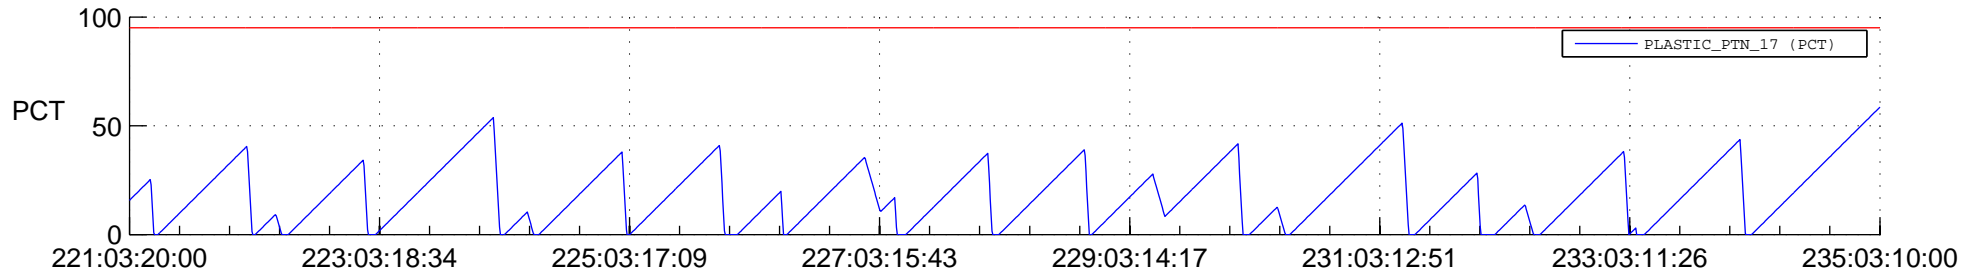

PLASTIC_Percent_Full_Prediction