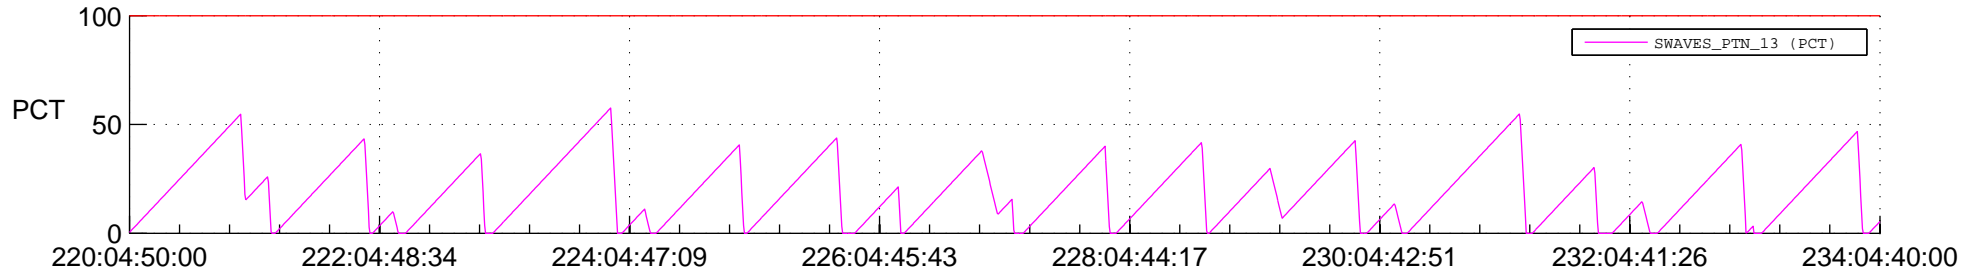

## SWAVES\_Percent\_Full\_Prediction

## Spacecraft\_DownLink\_Rate

Ground Time (2019:220:04:50:00.000 -2019:234:04:40:00.000)