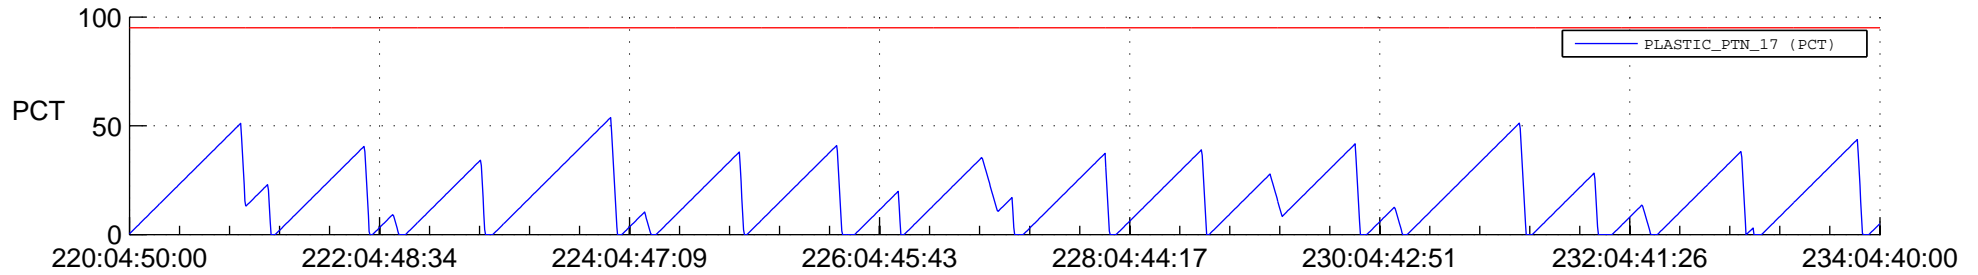

# STEREO AHEAD SSR PCT Full Prediction

## SWAVES\_Percent\_Full\_Prediction

## Spacecraft\_DownLink\_Rate

Ground Time (2019:220:04:50:00.000 -2019:234:04:40:00.000)