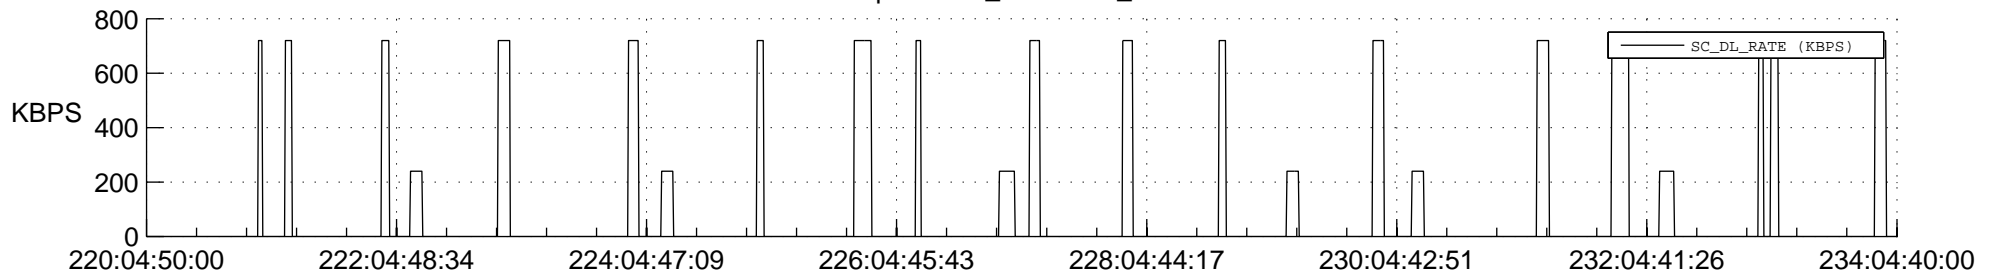

## Spacecraft\_DownLink\_Rate

Ground Time (2019:220:04:50:00.000 -2019:234:04:40:00.000)