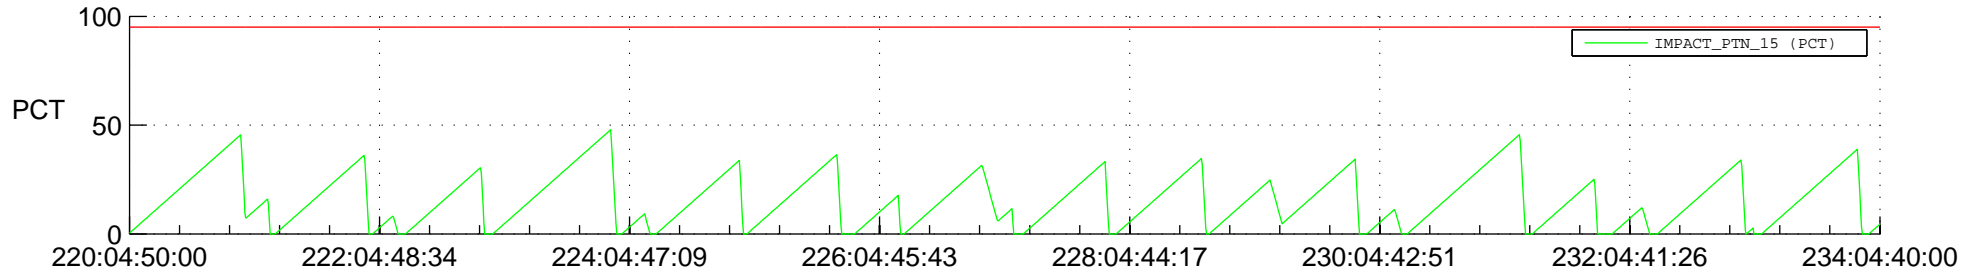

IMPACT_Percent_Full_Prediction