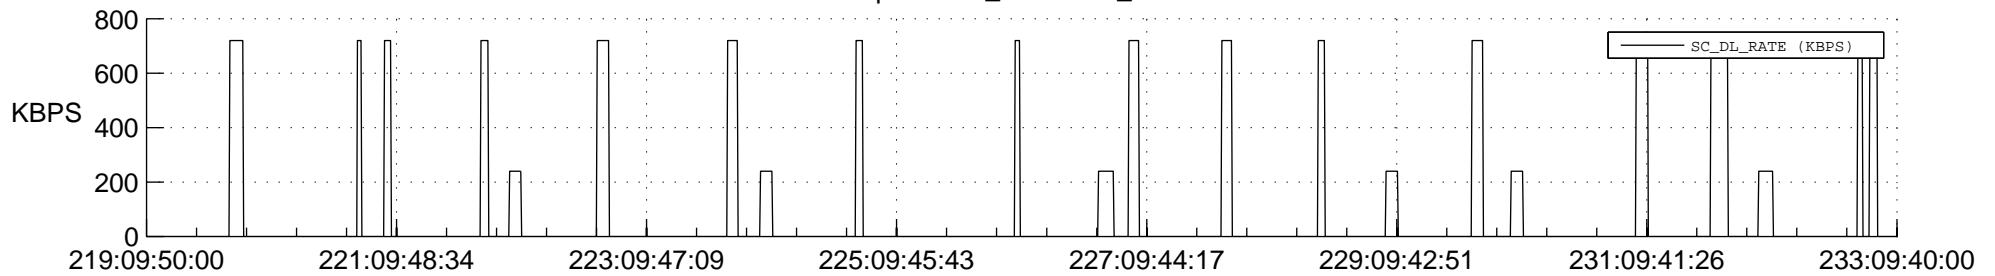

STEREO AHEAD SSR PCT Full Prediction

SWAVES_Percent_Full_Prediction

IMPACT_Percent_Full_Prediction

PLASTIC_Percent_Full_Prediction

Spacecraft_DownLink_Rate

Ground Time (2019:219:09:50:00.000 -2019:233:09:40:00.000)