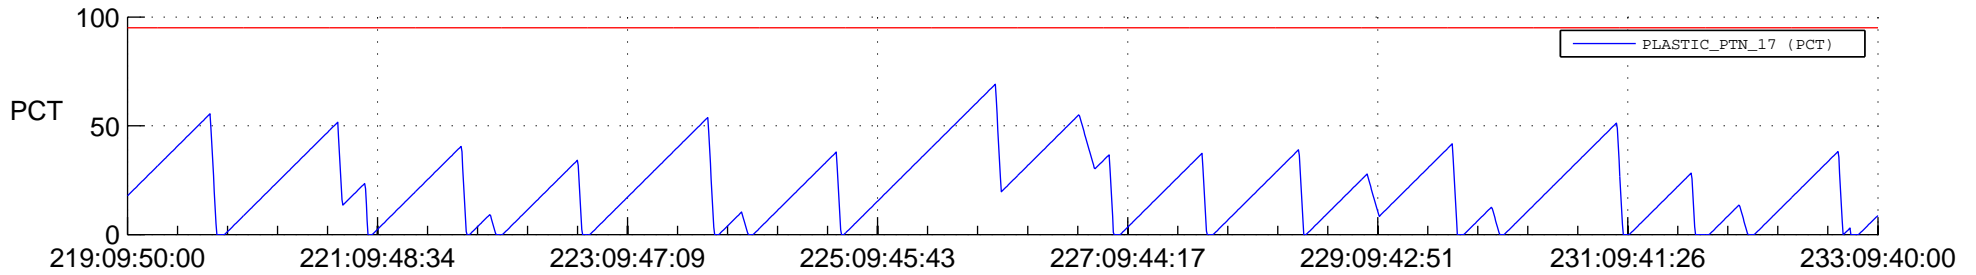

STEREO AHEAD SSR PCT Full Prediction

SWAVES_Percent_Full_Prediction

IMPACT_Percent_Full_Prediction

PLASTIC_Percent_Full_Prediction

Spacecraft_DownLink_Rate

Ground Time (2019:219:09:50:00.000 -2019:233:09:40:00.000)