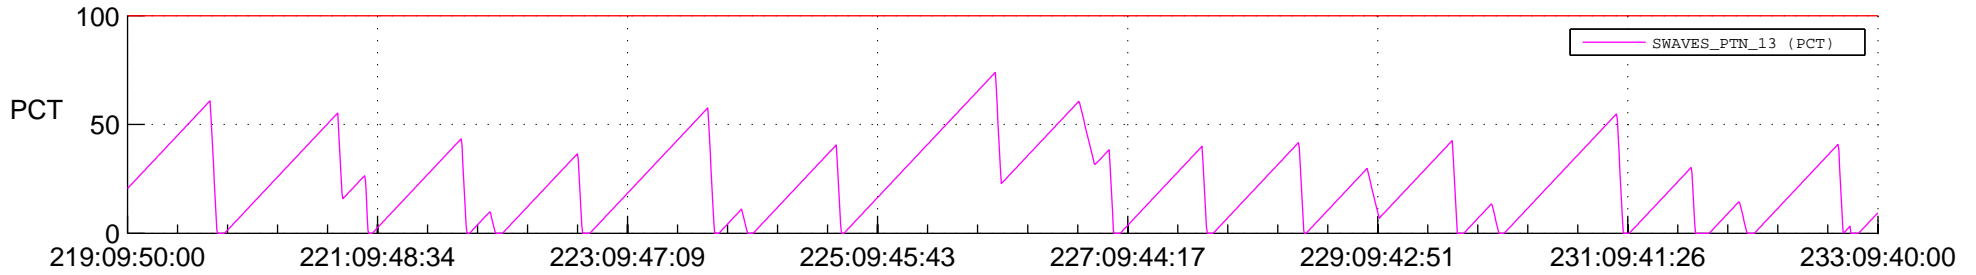

STEREO AHEAD SSR PCT Full Prediction

SWAVES_Percent_Full_Prediction

IMPACT_Percent_Full_Prediction

PLASTIC_Percent_Full_Prediction

Spacecraft_DownLink_Rate

Ground Time (2019:219:09:50:00.000 -2019:233:09:40:00.000)