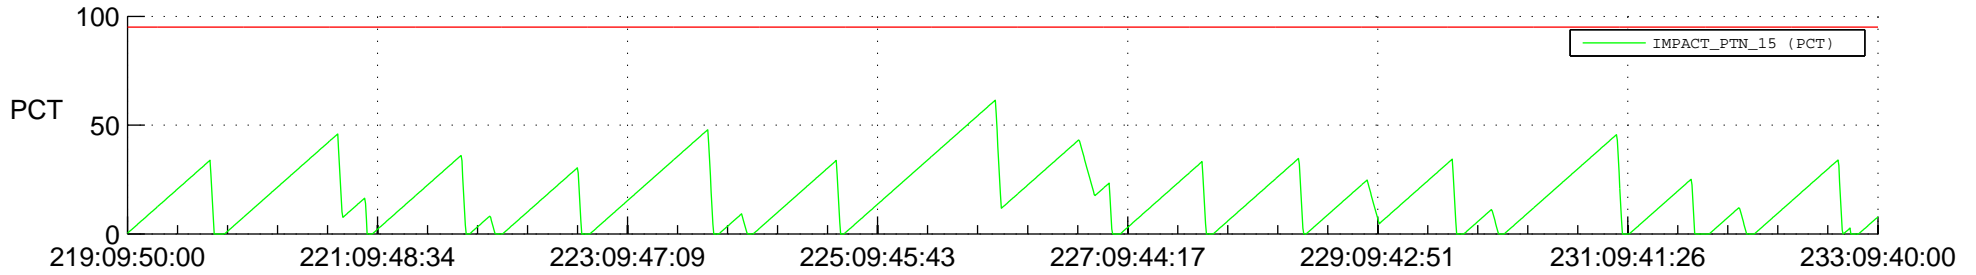

STEREO AHEAD SSR PCT Full Prediction

SWAVES_Percent_Full_Prediction

IMPACT_Percent_Full_Prediction

PLASTIC_Percent_Full_Prediction

Spacecraft_DownLink_Rate

Ground Time (2019:219:09:50:00.000 -2019:233:09:40:00.000)