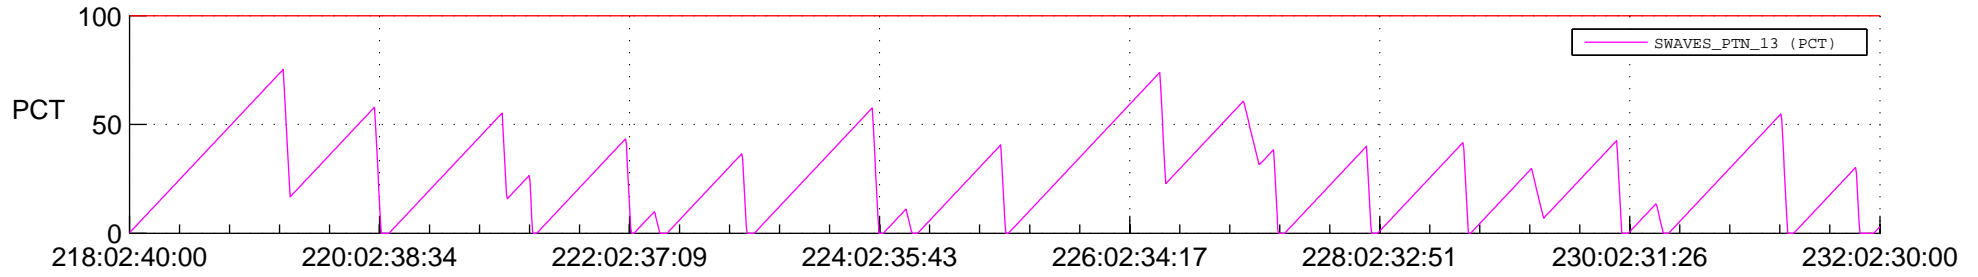

STEREO AHEAD SSR PCT Full Prediction

SWAVES_Percent_Full_Prediction