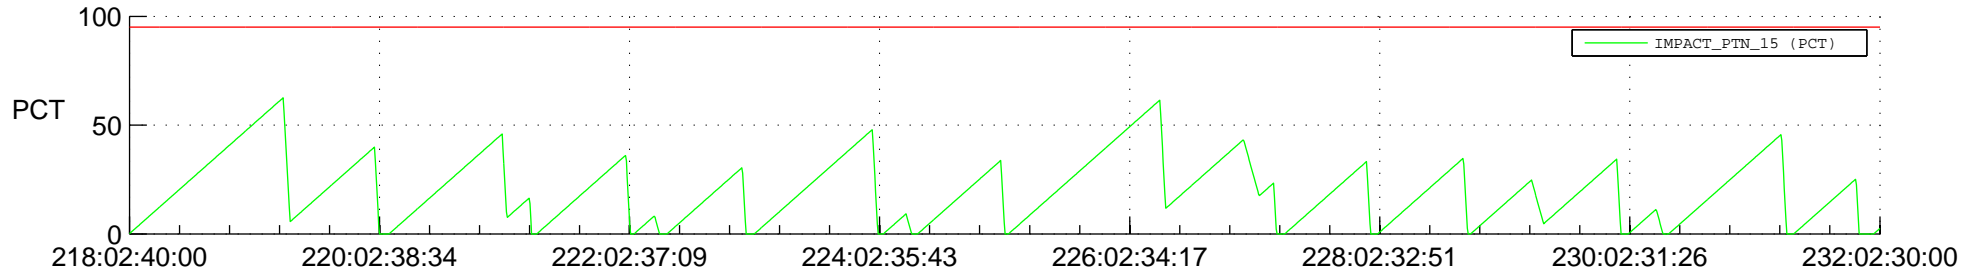

IMPACT_Percent_Full_Prediction