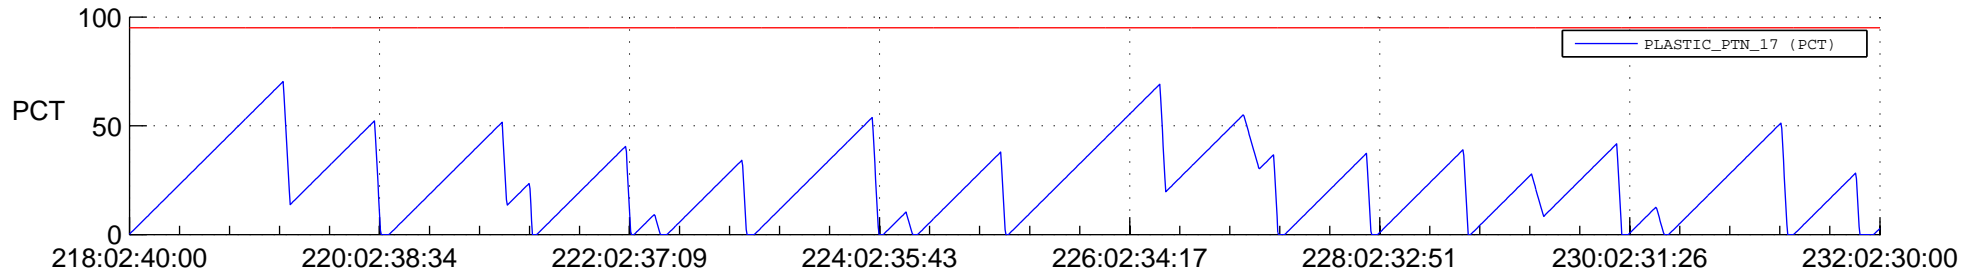

## SWAVES\_Percent\_Full\_Prediction

## Spacecraft\_DownLink\_Rate

Ground Time (2019:218:02:40:00.000 -2019:232:02:30:00.000)