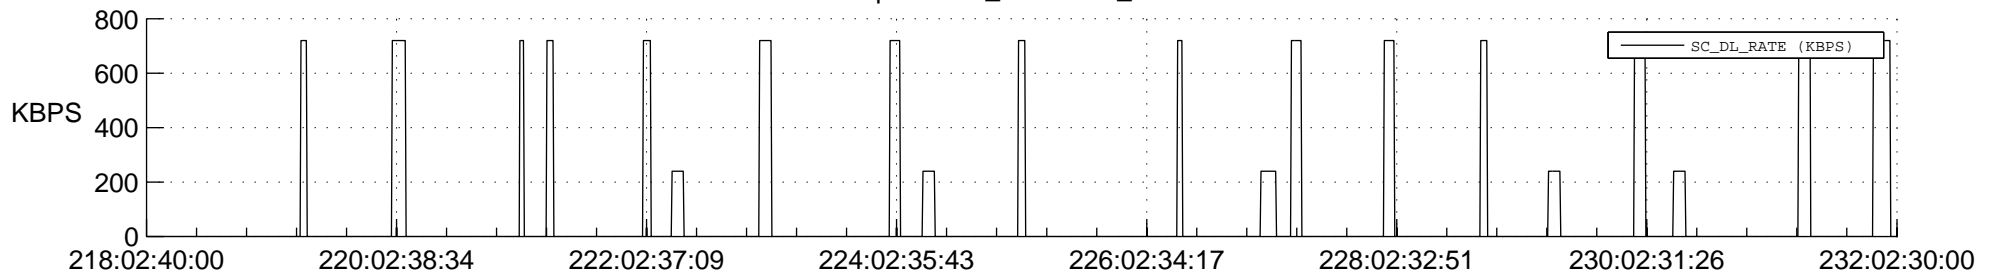

## Spacecraft\_DownLink\_Rate

Ground Time (2019:218:02:40:00.000 -2019:232:02:30:00.000)