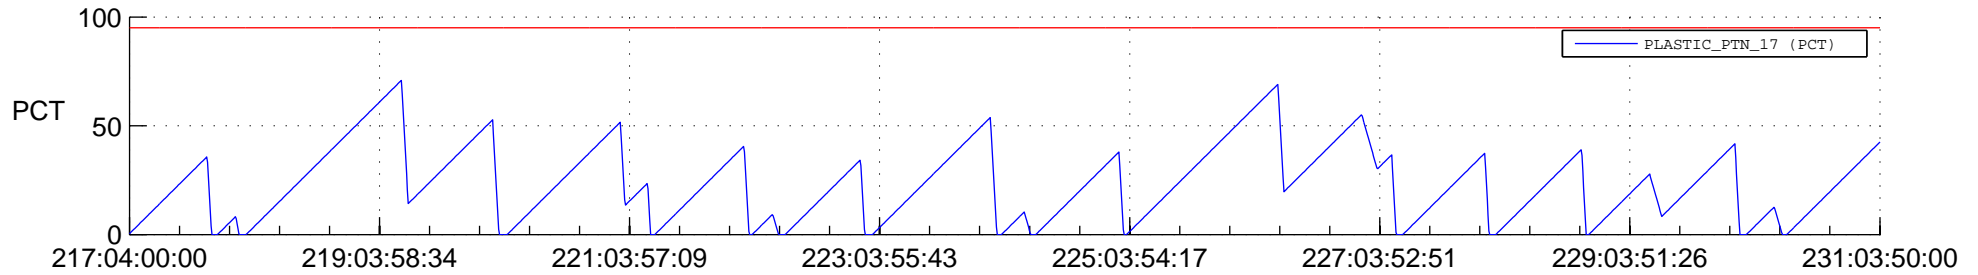

STEREO AHEAD SSR PCT Full Prediction

SWAVES_Percent_Full_Prediction

IMPACT_Percent_Full_Prediction

PLASTIC_Percent_Full_Prediction

Spacecraft_DownLink_Rate

Ground Time (2019:217:04:00:00.000 -2019:231:03:50:00.000)