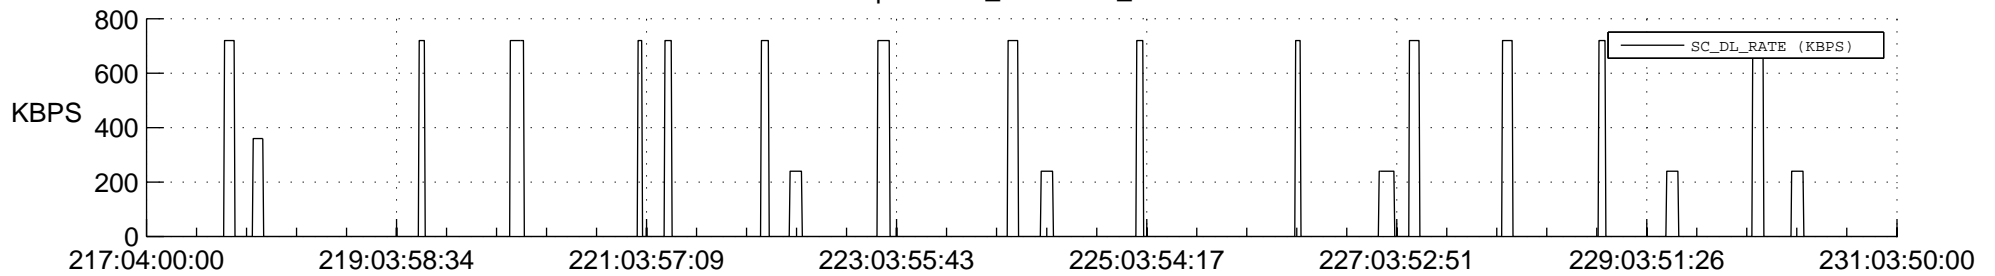

STEREO AHEAD SSR PCT Full Prediction

SWAVES_Percent_Full_Prediction

IMPACT_Percent_Full_Prediction

PLASTIC_Percent_Full_Prediction

Spacecraft_DownLink_Rate

Ground Time (2019:217:04:00:00.000 -2019:231:03:50:00.000)