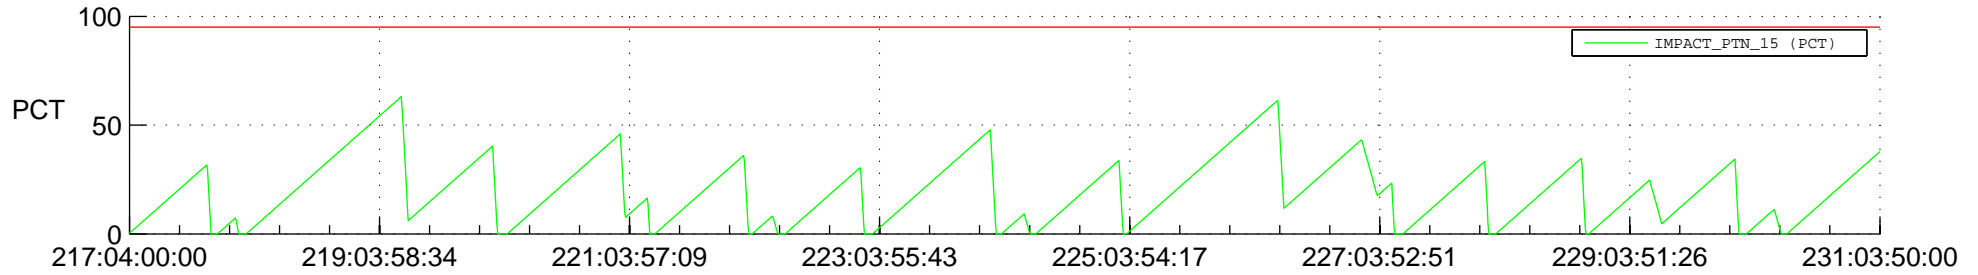

STEREO AHEAD SSR PCT Full Prediction

SWAVES_Percent_Full_Prediction

IMPACT_Percent_Full_Prediction

PLASTIC_Percent_Full_Prediction

Spacecraft_DownLink_Rate

Ground Time (2019:217:04:00:00.000 -2019:231:03:50:00.000)