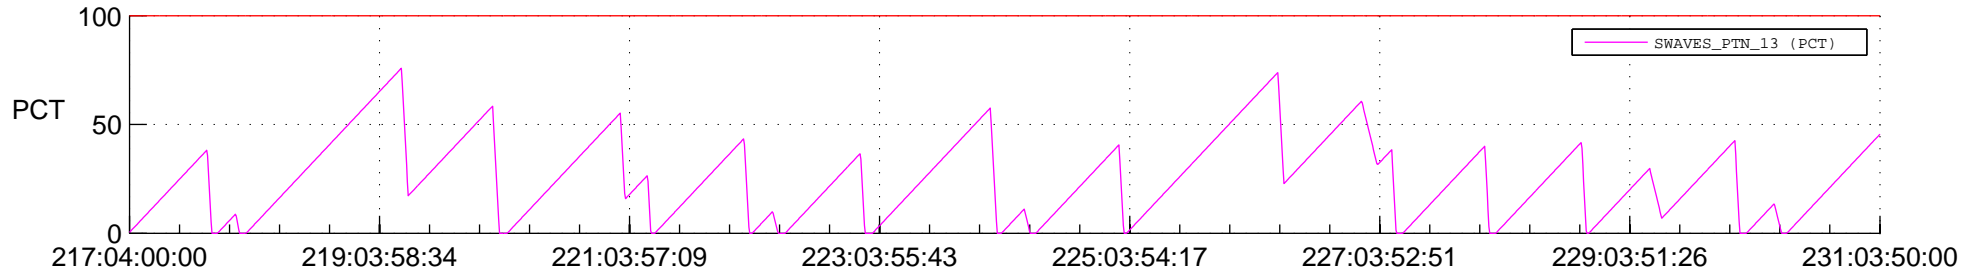

STEREO AHEAD SSR PCT Full Prediction

SWAVES_Percent_Full_Prediction

IMPACT_Percent_Full_Prediction

PLASTIC_Percent_Full_Prediction

Spacecraft_DownLink_Rate

Ground Time (2019:217:04:00:00.000 -2019:231:03:50:00.000)