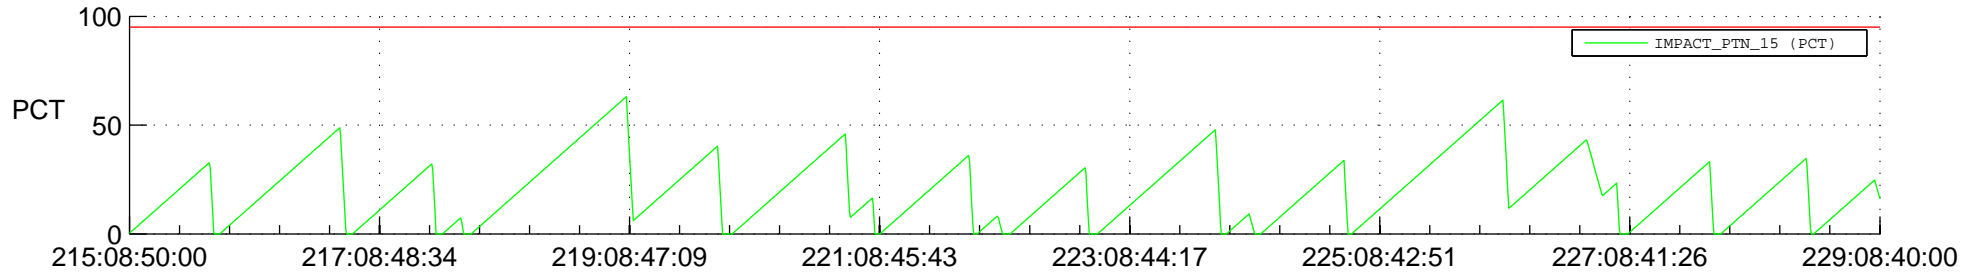

STEREO AHEAD SSR PCT Full Prediction

SWAVES_Percent_Full_Prediction

IMPACT_Percent_Full_Prediction

PLASTIC_Percent_Full_Prediction

Spacecraft_DownLink_Rate