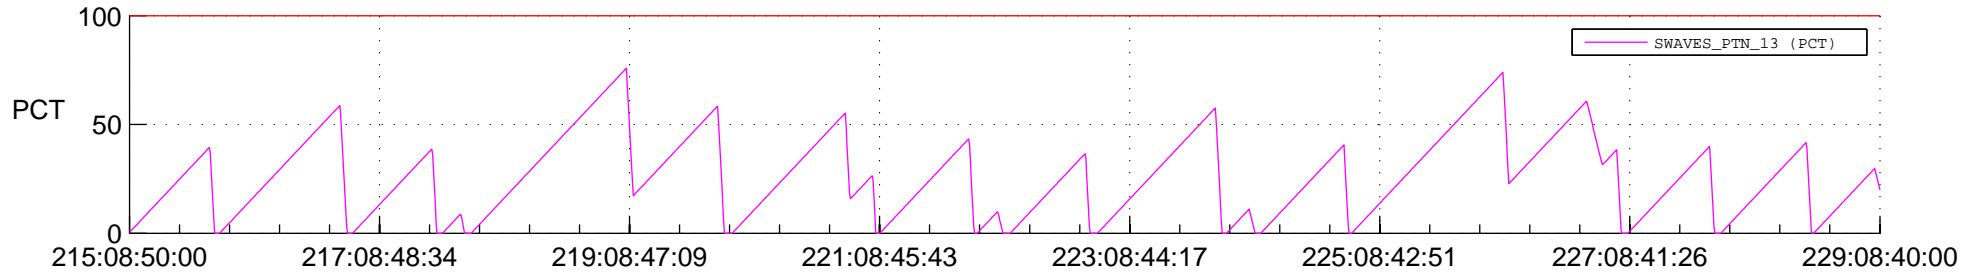

STEREO AHEAD SSR PCT Full Prediction

SWAVES_Percent_Full_Prediction

IMPACT_Percent_Full_Prediction

PLASTIC_Percent_Full_Prediction

Spacecraft_DownLink_Rate