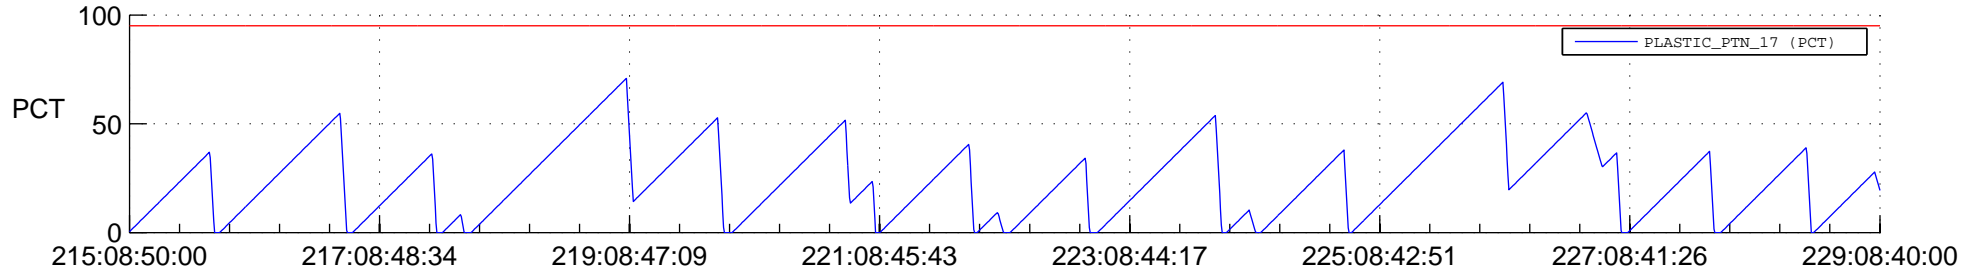

STEREO AHEAD SSR PCT Full Prediction

SWAVES_Percent_Full_Prediction

IMPACT_Percent_Full_Prediction

PLASTIC_Percent_Full_Prediction

Spacecraft_DownLink_Rate