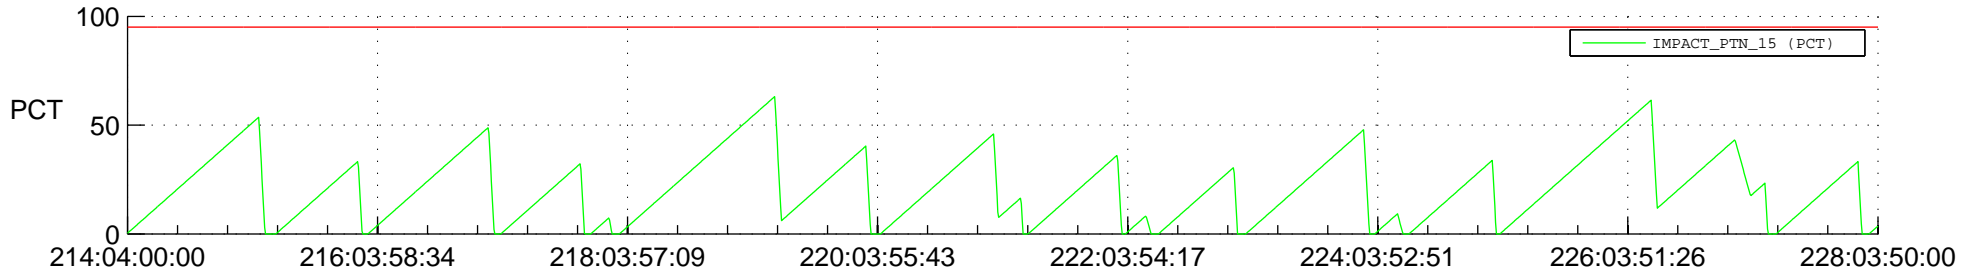

STEREO AHEAD SSR PCT Full Prediction

SWAVES_Percent_Full_Prediction

IMPACT_Percent_Full_Prediction

PLASTIC_Percent_Full_Prediction

Spacecraft_DownLink_Rate

Ground Time (2019:214:04:00:00.000 -2019:228:03:50:00.000)