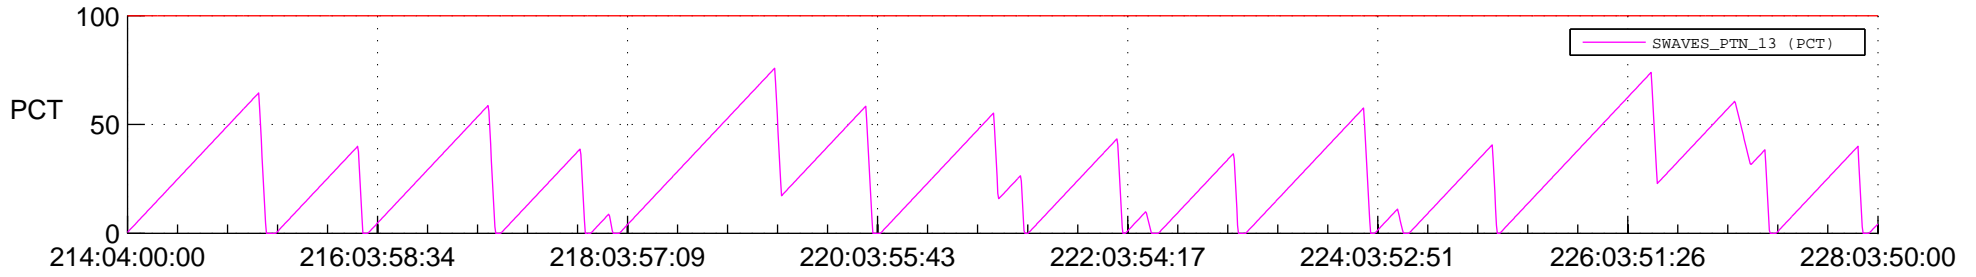

STEREO AHEAD SSR PCT Full Prediction

SWAVES_Percent_Full_Prediction

IMPACT_Percent_Full_Prediction

PLASTIC_Percent_Full_Prediction

Spacecraft_DownLink_Rate

Ground Time (2019:214:04:00:00.000 -2019:228:03:50:00.000)