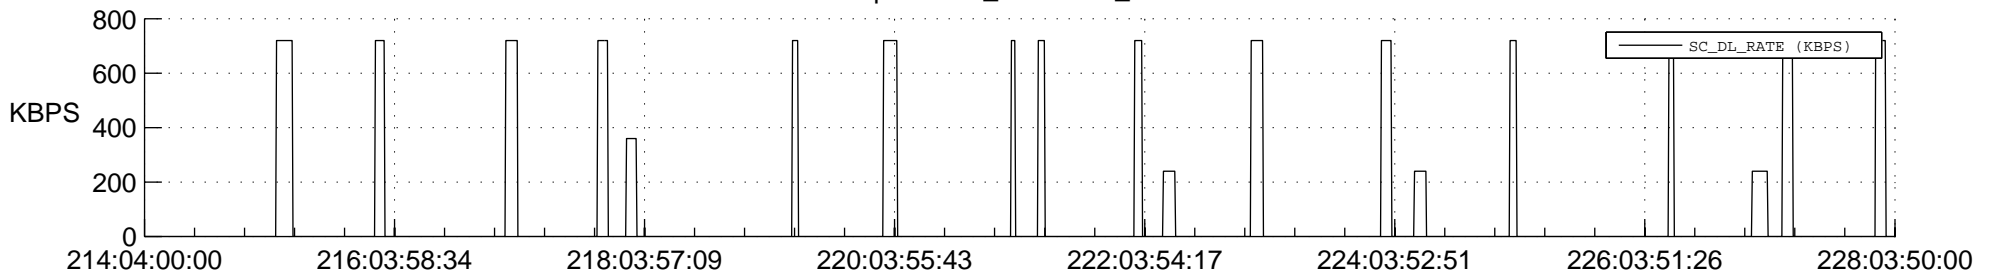

STEREO AHEAD SSR PCT Full Prediction

SWAVES_Percent_Full_Prediction

IMPACT_Percent_Full_Prediction

PLASTIC_Percent_Full_Prediction

Spacecraft_DownLink_Rate

Ground Time (2019:214:04:00:00.000 -2019:228:03:50:00.000)