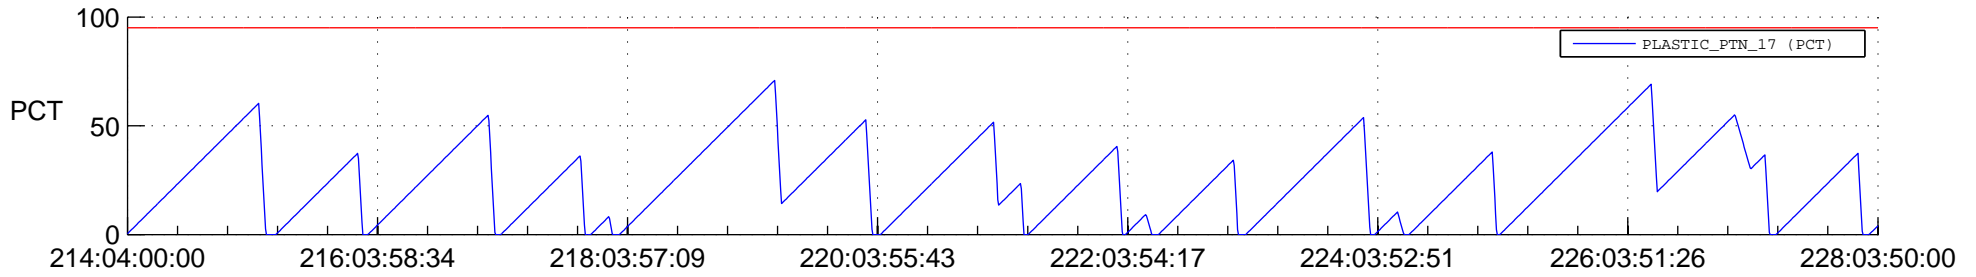

STEREO AHEAD SSR PCT Full Prediction

SWAVES_Percent_Full_Prediction

IMPACT_Percent_Full_Prediction

PLASTIC_Percent_Full_Prediction

Spacecraft_DownLink_Rate

Ground Time (2019:214:04:00:00.000 -2019:228:03:50:00.000)