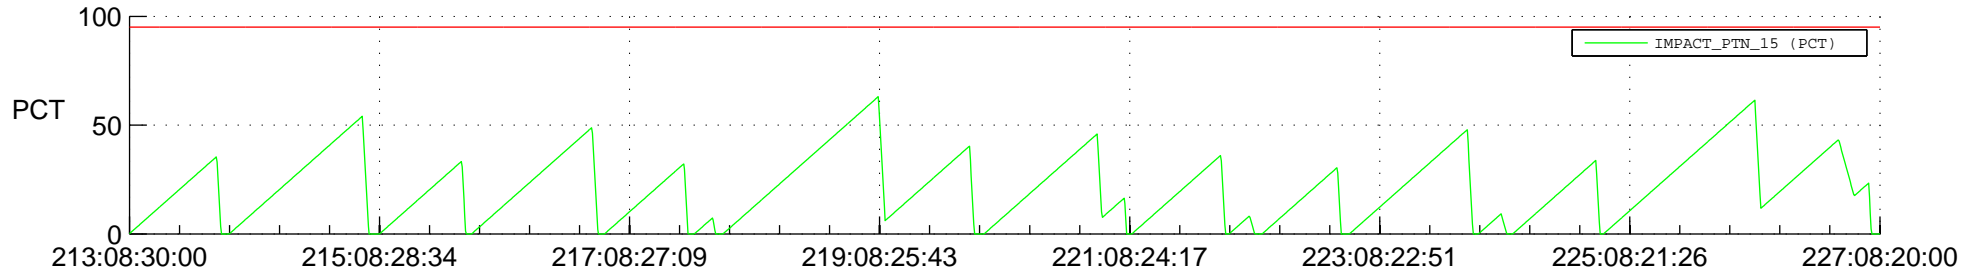

STEREO AHEAD SSR PCT Full Prediction

SWAVES_Percent_Full_Prediction

IMPACT_Percent_Full_Prediction

PLASTIC_Percent_Full_Prediction

Spacecraft_DownLink_Rate