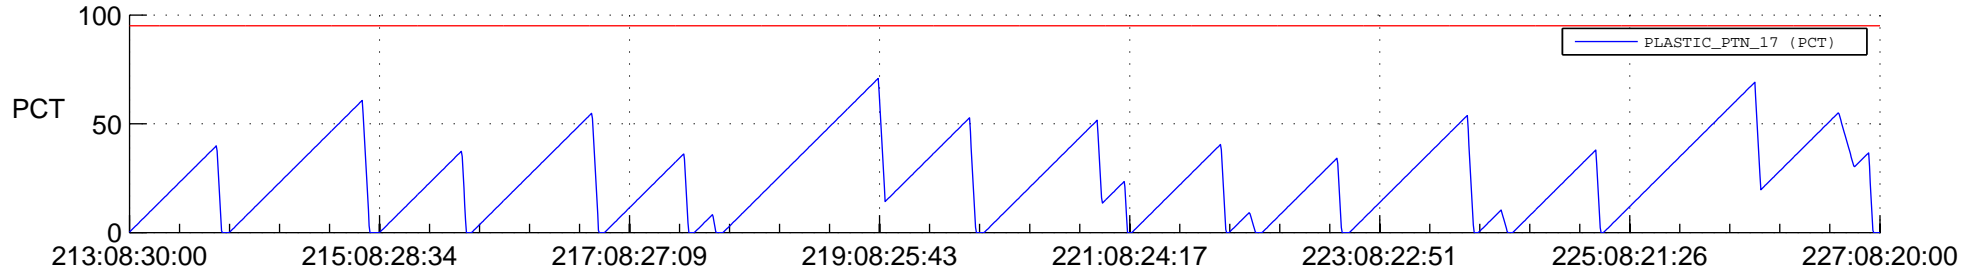

STEREO AHEAD SSR PCT Full Prediction

SWAVES_Percent_Full_Prediction

IMPACT_Percent_Full_Prediction

PLASTIC_Percent_Full_Prediction

Spacecraft_DownLink_Rate