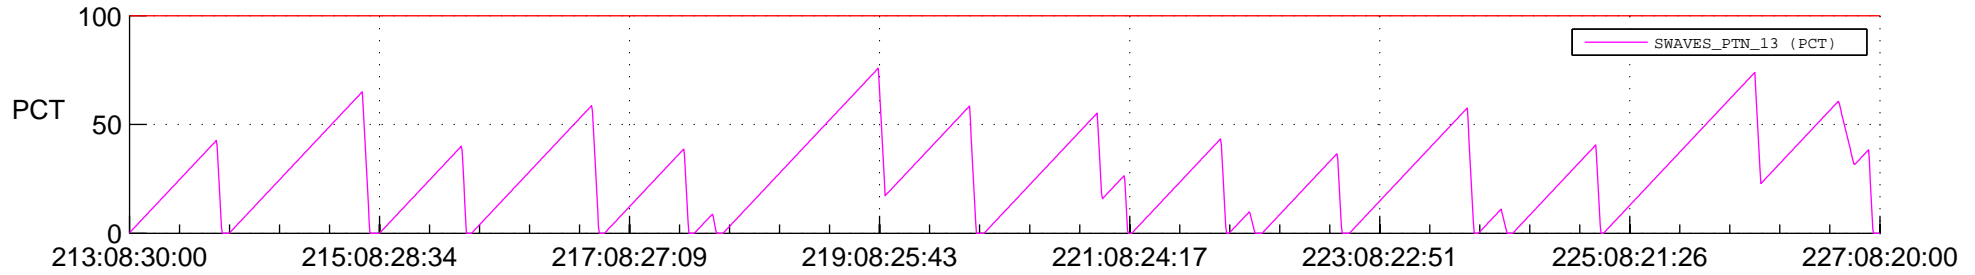

STEREO AHEAD SSR PCT Full Prediction

SWAVES_Percent_Full_Prediction

IMPACT_Percent_Full_Prediction

PLASTIC_Percent_Full_Prediction

Spacecraft_DownLink_Rate