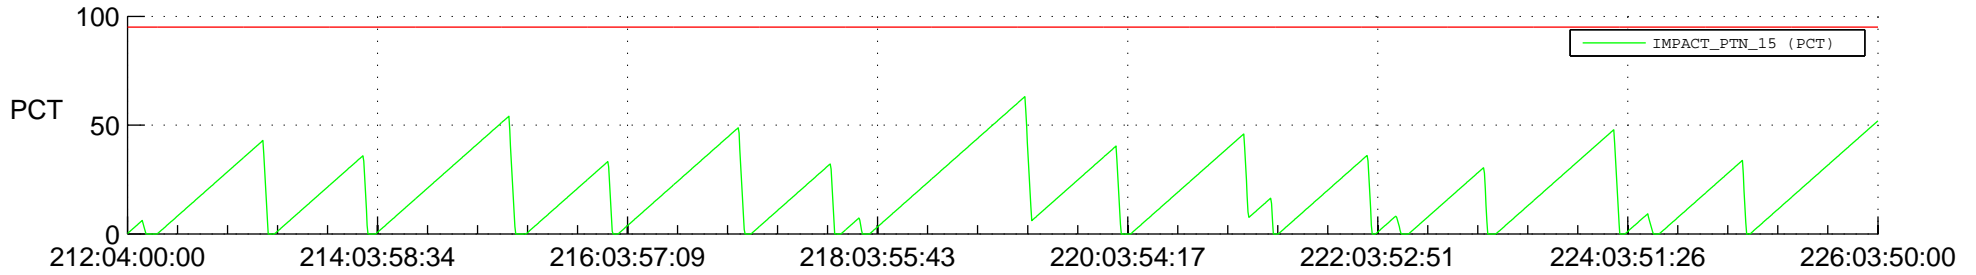

STEREO AHEAD SSR PCT Full Prediction

SWAVES_Percent_Full_Prediction

IMPACT_Percent_Full_Prediction

PLASTIC_Percent_Full_Prediction

Spacecraft_DownLink_Rate

Ground Time (2019:212:04:00:00.000 -2019:226:03:50:00.000)