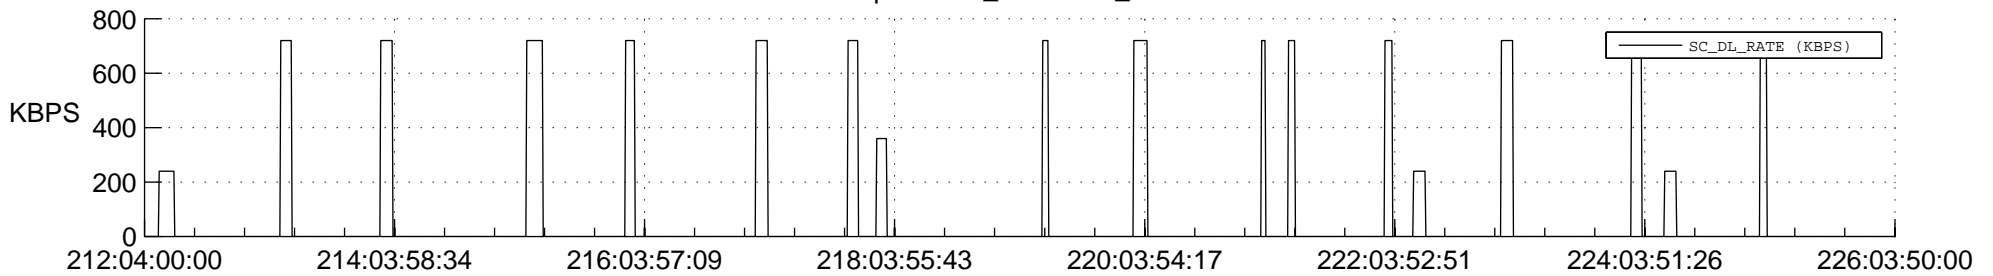

STEREO AHEAD SSR PCT Full Prediction

SWAVES_Percent_Full_Prediction

IMPACT_Percent_Full_Prediction

PLASTIC_Percent_Full_Prediction

Spacecraft_DownLink_Rate

Ground Time (2019:212:04:00:00.000 -2019:226:03:50:00.000)