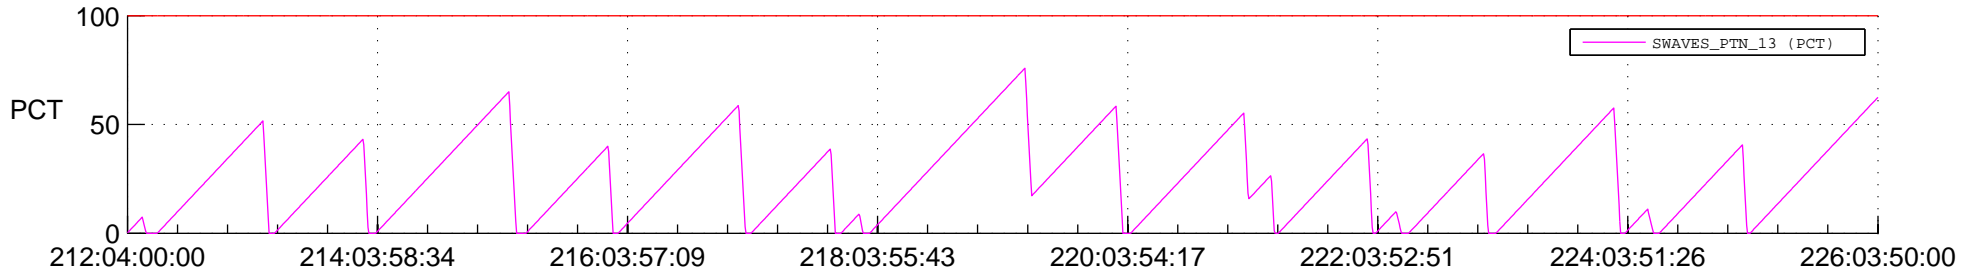

STEREO AHEAD SSR PCT Full Prediction

SWAVES_Percent_Full_Prediction

IMPACT_Percent_Full_Prediction

PLASTIC_Percent_Full_Prediction

Spacecraft_DownLink_Rate

Ground Time (2019:212:04:00:00.000 -2019:226:03:50:00.000)