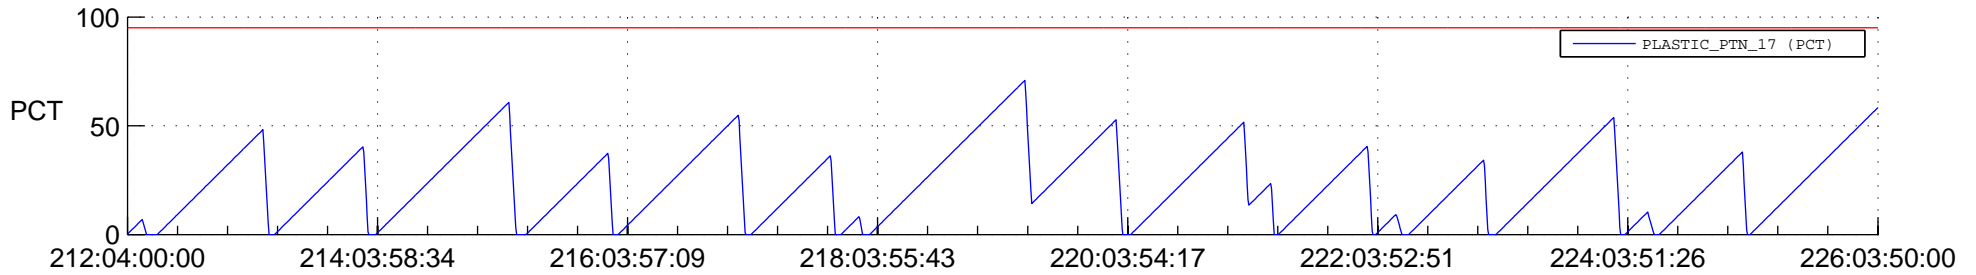

STEREO AHEAD SSR PCT Full Prediction

SWAVES_Percent_Full_Prediction

IMPACT_Percent_Full_Prediction

PLASTIC_Percent_Full_Prediction

Spacecraft_DownLink_Rate

Ground Time (2019:212:04:00:00.000 -2019:226:03:50:00.000)