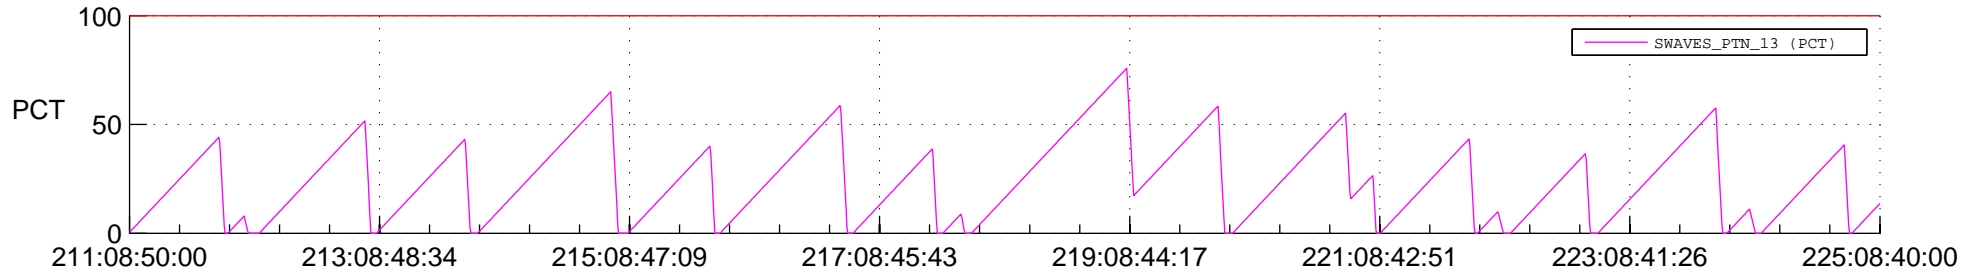

STEREO AHEAD SSR PCT Full Prediction

SWAVES_Percent_Full_Prediction

IMPACT_Percent_Full_Prediction

PLASTIC_Percent_Full_Prediction

Spacecraft_DownLink_Rate