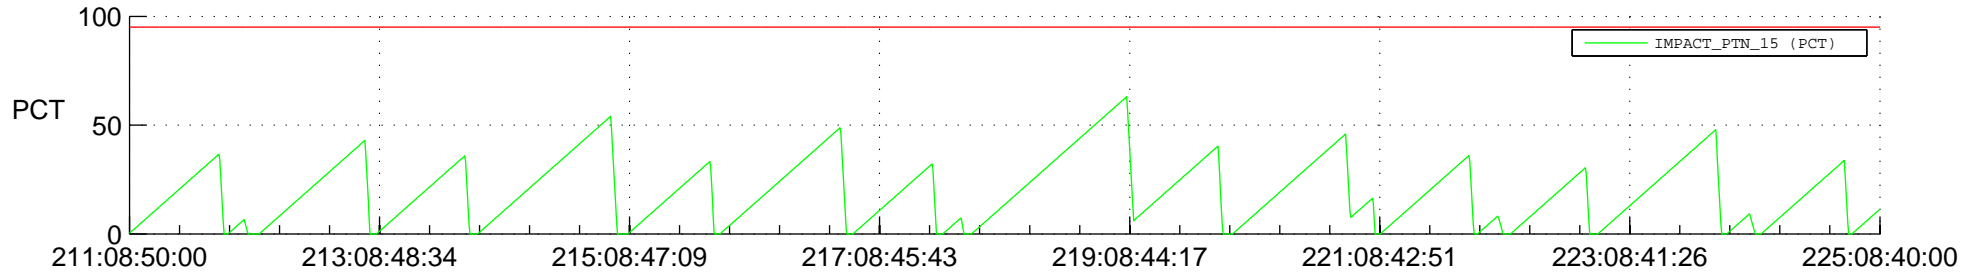

STEREO AHEAD SSR PCT Full Prediction

SWAVES_Percent_Full_Prediction

IMPACT_Percent_Full_Prediction

PLASTIC_Percent_Full_Prediction

Spacecraft_DownLink_Rate