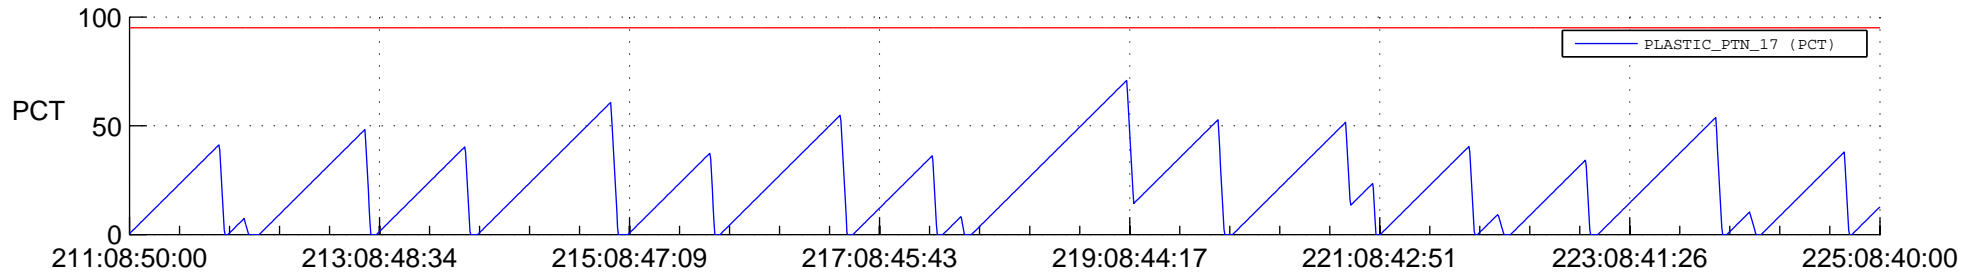

STEREO AHEAD SSR PCT Full Prediction

SWAVES_Percent_Full_Prediction

IMPACT_Percent_Full_Prediction

PLASTIC_Percent_Full_Prediction

Spacecraft_DownLink_Rate