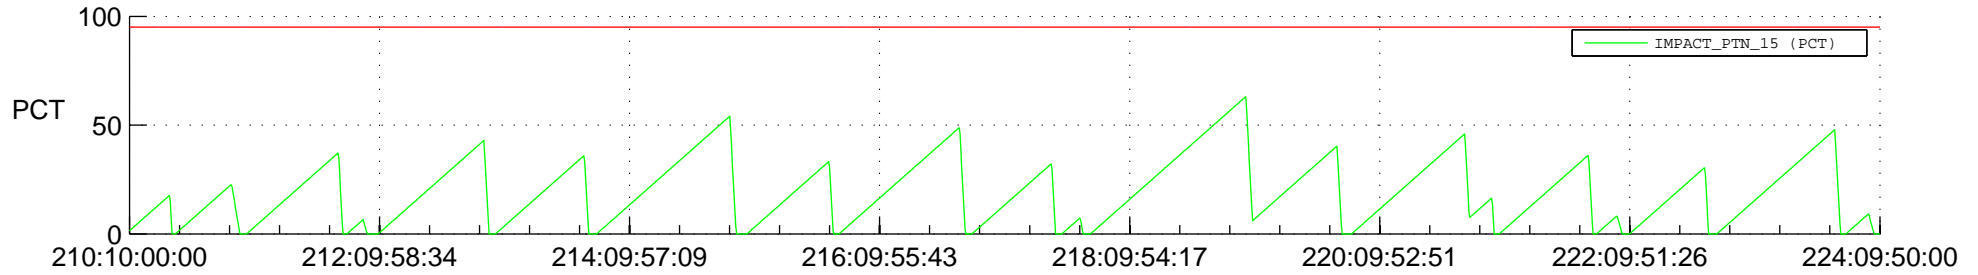

STEREO AHEAD SSR PCT Full Prediction

SWAVES_Percent_Full_Prediction

IMPACT_Percent_Full_Prediction

PLASTIC_Percent_Full_Prediction

Spacecraft_DownLink_Rate