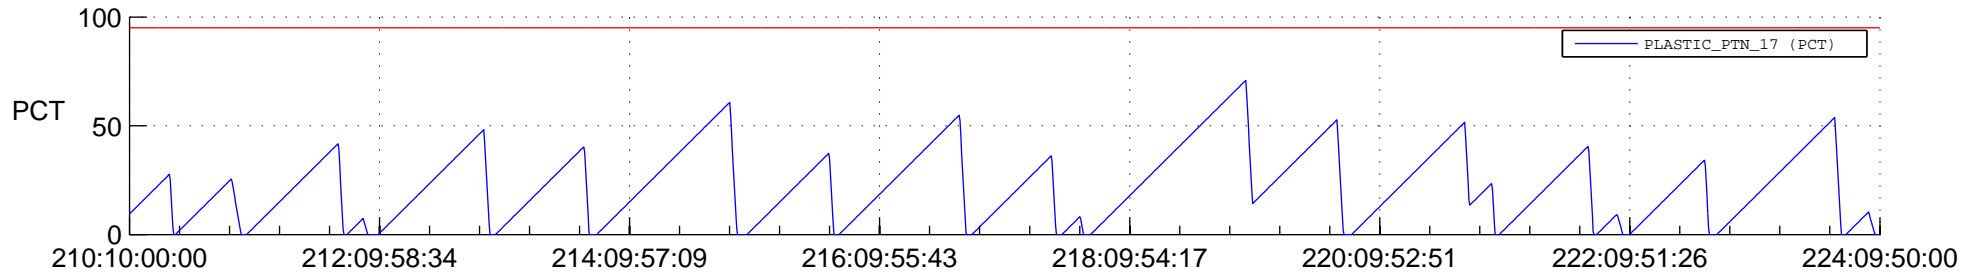

STEREO AHEAD SSR PCT Full Prediction

SWAVES_Percent_Full_Prediction

IMPACT_Percent_Full_Prediction

PLASTIC_Percent_Full_Prediction

Spacecraft_DownLink_Rate