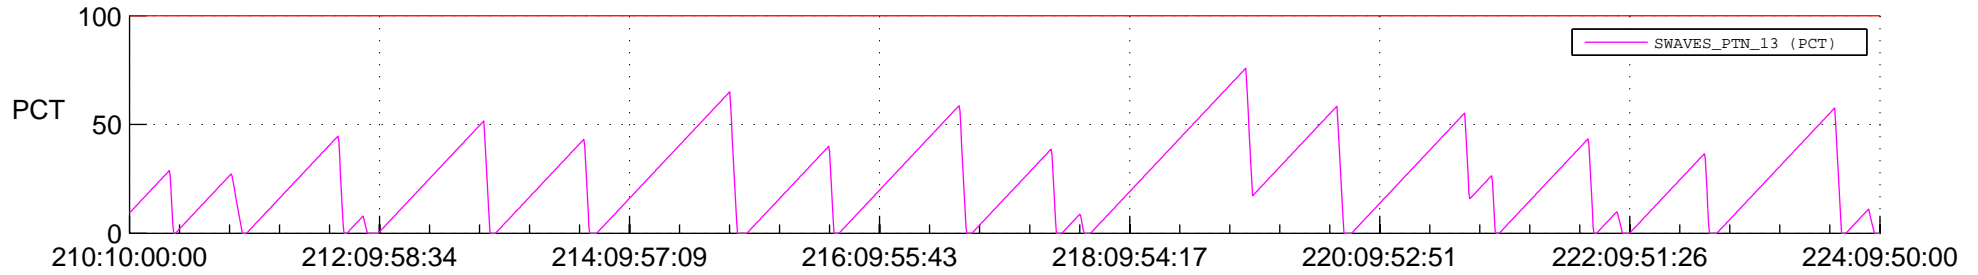

STEREO AHEAD SSR PCT Full Prediction

SWAVES_Percent_Full_Prediction

IMPACT_Percent_Full_Prediction

PLASTIC_Percent_Full_Prediction

Spacecraft_DownLink_Rate