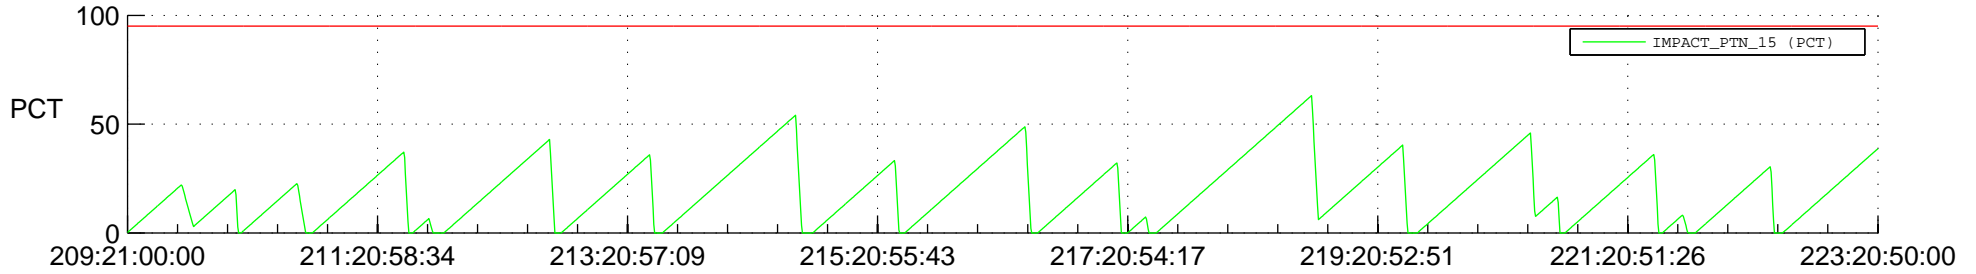

STEREO AHEAD SSR PCT Full Prediction

SWAVES_Percent_Full_Prediction

IMPACT_Percent_Full_Prediction

PLASTIC_Percent_Full_Prediction

Spacecraft_DownLink_Rate