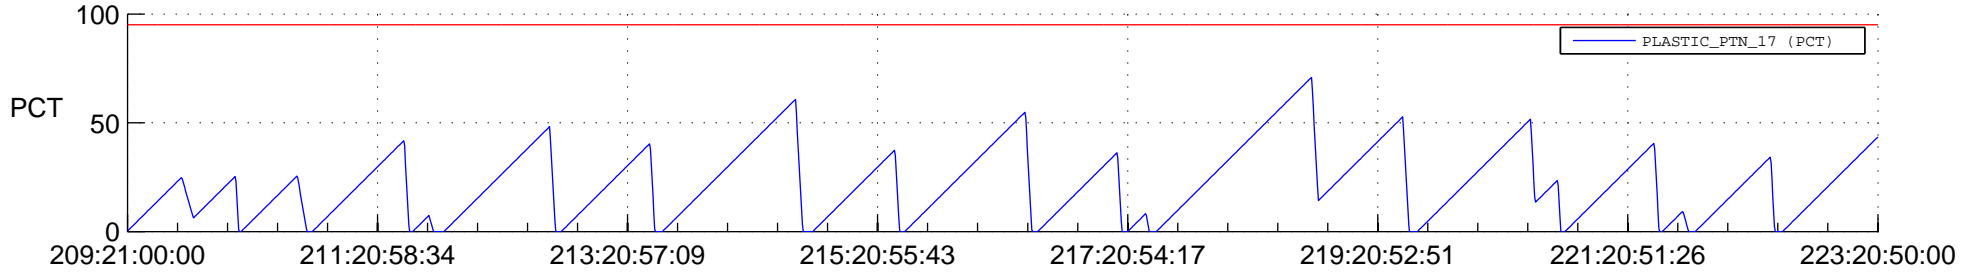

STEREO AHEAD SSR PCT Full Prediction

SWAVES_Percent_Full_Prediction

IMPACT_Percent_Full_Prediction

PLASTIC_Percent_Full_Prediction

Spacecraft_DownLink_Rate