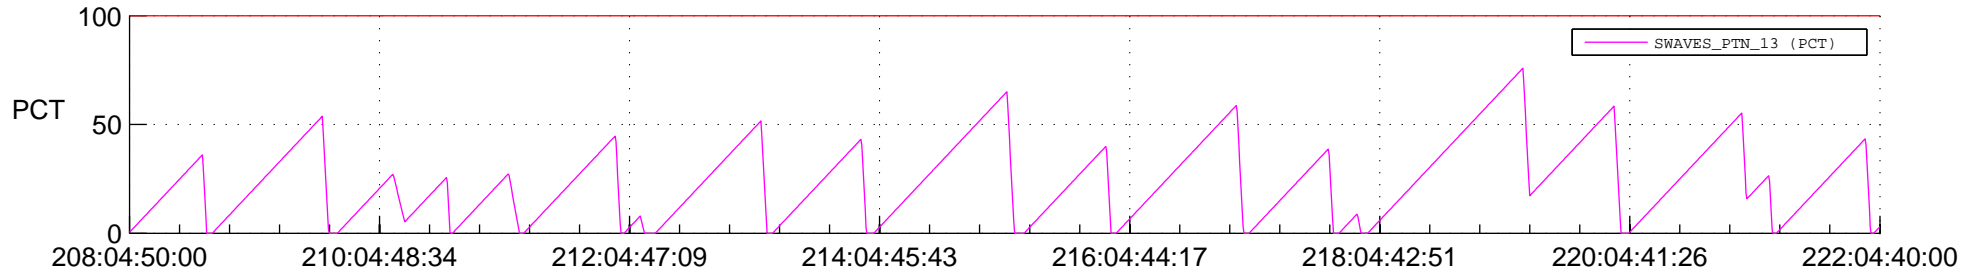

STEREO AHEAD SSR PCT Full Prediction

SWAVES_Percent_Full_Prediction

IMPACT_Percent_Full_Prediction

PLASTIC_Percent_Full_Prediction

Spacecraft_DownLink_Rate