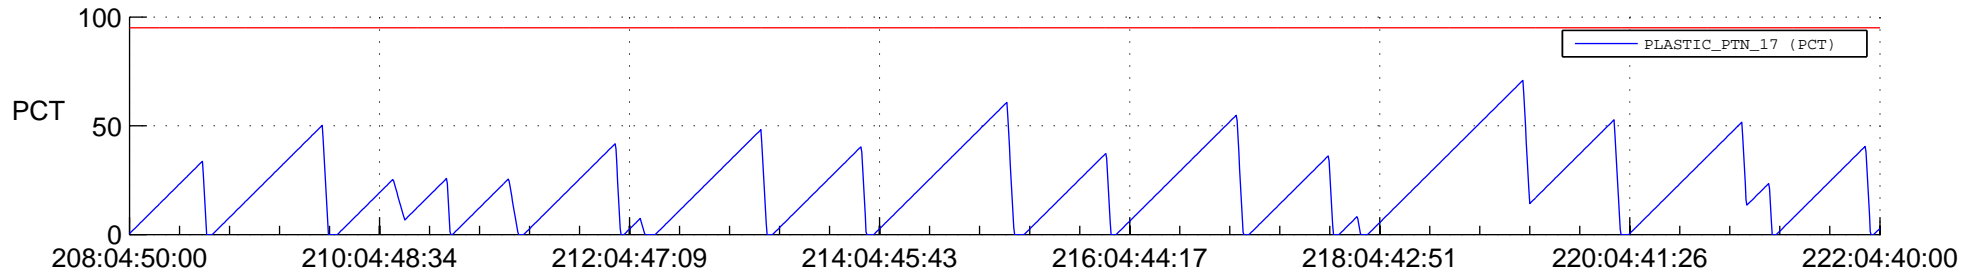

STEREO AHEAD SSR PCT Full Prediction

SWAVES_Percent_Full_Prediction

IMPACT_Percent_Full_Prediction

PLASTIC_Percent_Full_Prediction

Spacecraft_DownLink_Rate