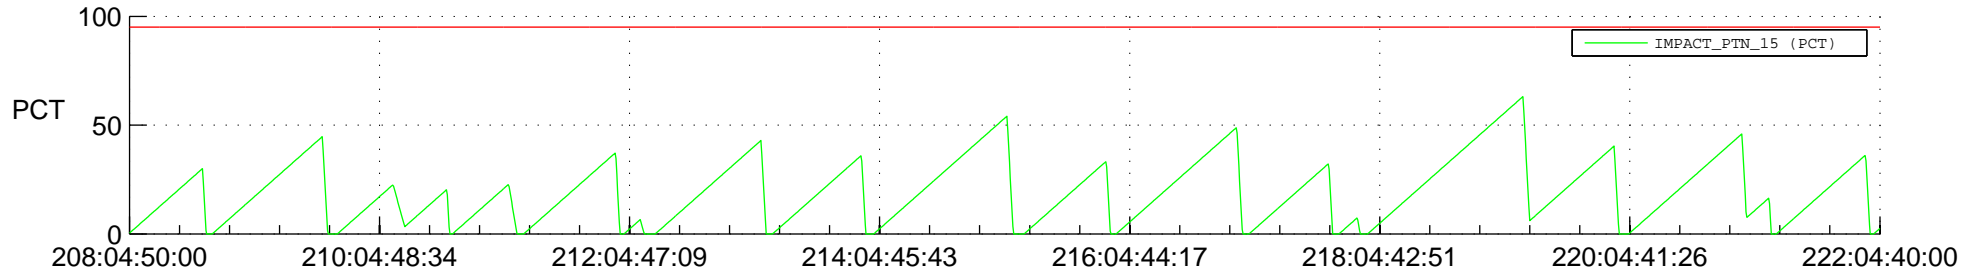

STEREO AHEAD SSR PCT Full Prediction

SWAVES_Percent_Full_Prediction

IMPACT_Percent_Full_Prediction

PLASTIC_Percent_Full_Prediction

Spacecraft_DownLink_Rate