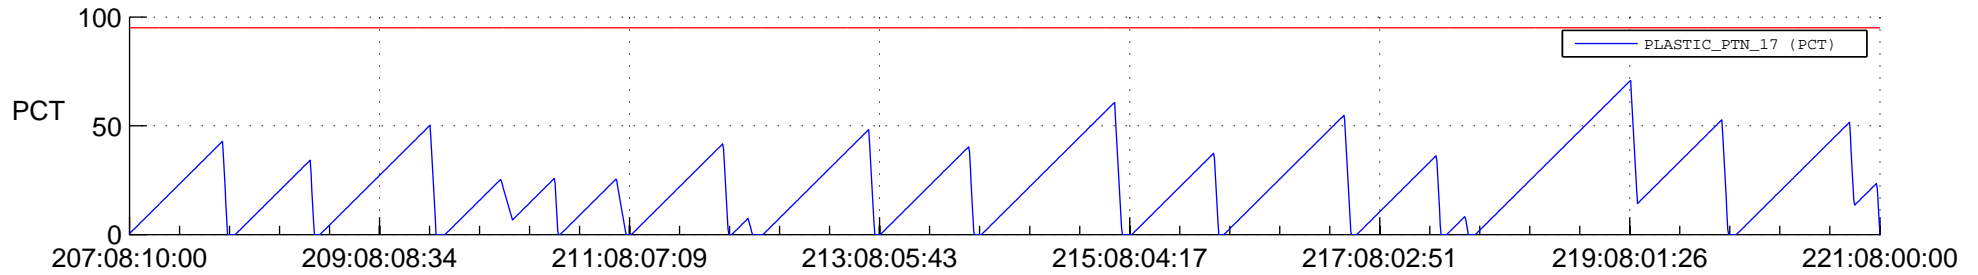

STEREO AHEAD SSR PCT Full Prediction

SWAVES_Percent_Full_Prediction

IMPACT_Percent_Full_Prediction

PLASTIC_Percent_Full_Prediction

Spacecraft_DownLink_Rate