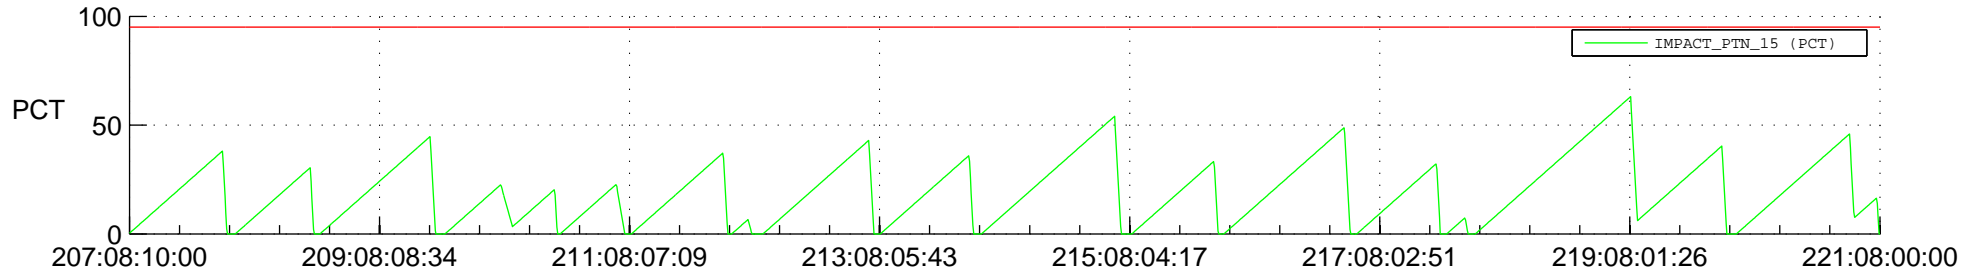

STEREO AHEAD SSR PCT Full Prediction

SWAVES_Percent_Full_Prediction

IMPACT_Percent_Full_Prediction

PLASTIC_Percent_Full_Prediction

Spacecraft_DownLink_Rate