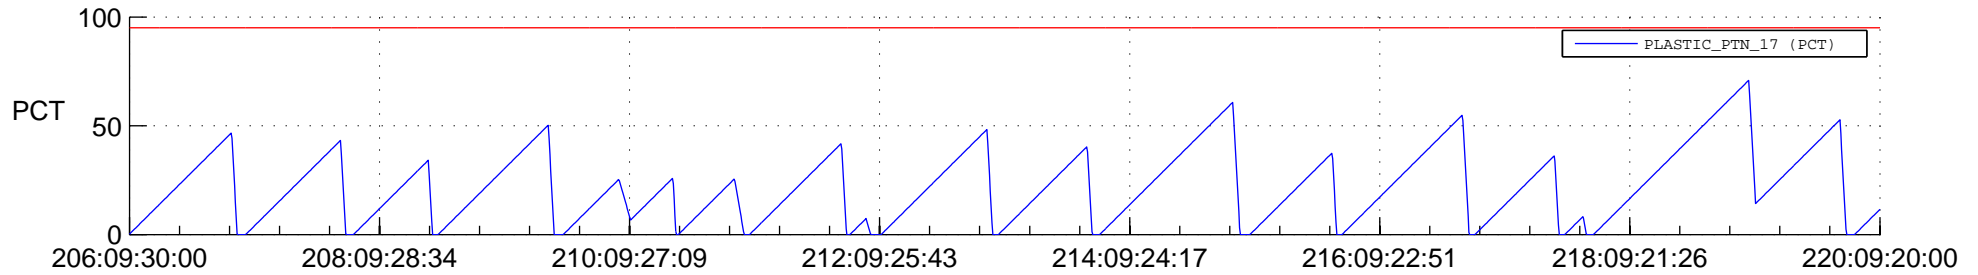

STEREO AHEAD SSR PCT Full Prediction

SWAVES_Percent_Full_Prediction

IMPACT_Percent_Full_Prediction

PLASTIC_Percent_Full_Prediction

Spacecraft_DownLink_Rate