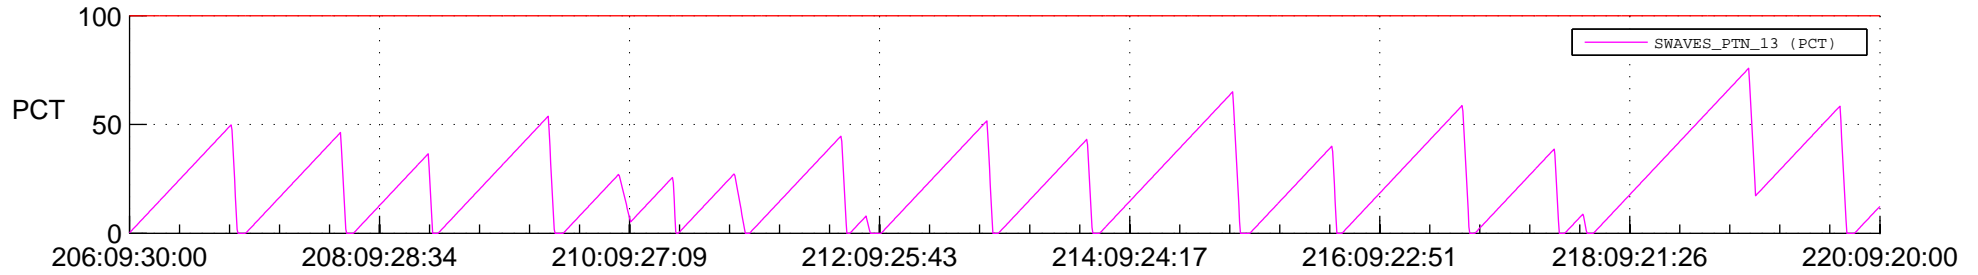

STEREO AHEAD SSR PCT Full Prediction

SWAVES_Percent_Full_Prediction

IMPACT_Percent_Full_Prediction

PLASTIC_Percent_Full_Prediction

Spacecraft_DownLink_Rate