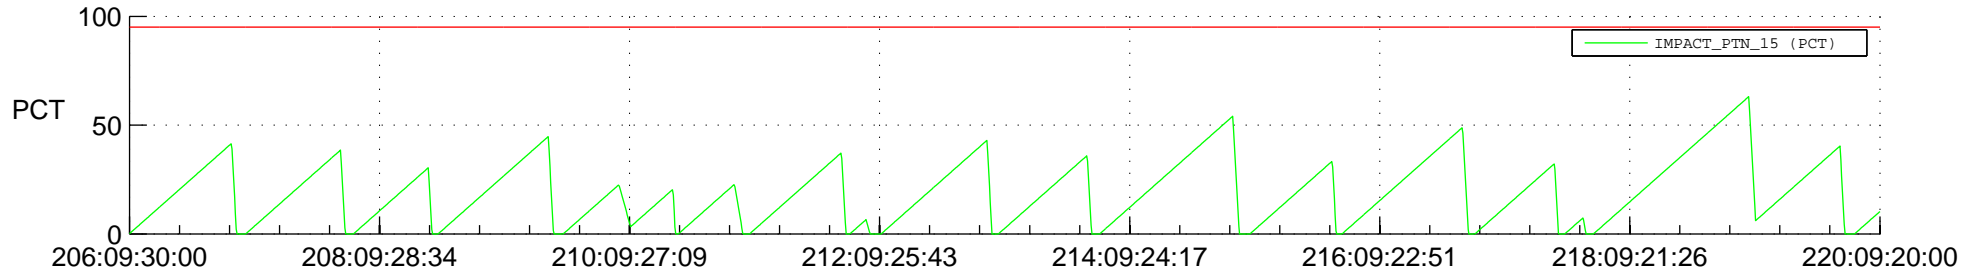

STEREO AHEAD SSR PCT Full Prediction

SWAVES_Percent_Full_Prediction

IMPACT_Percent_Full_Prediction

PLASTIC_Percent_Full_Prediction

Spacecraft_DownLink_Rate