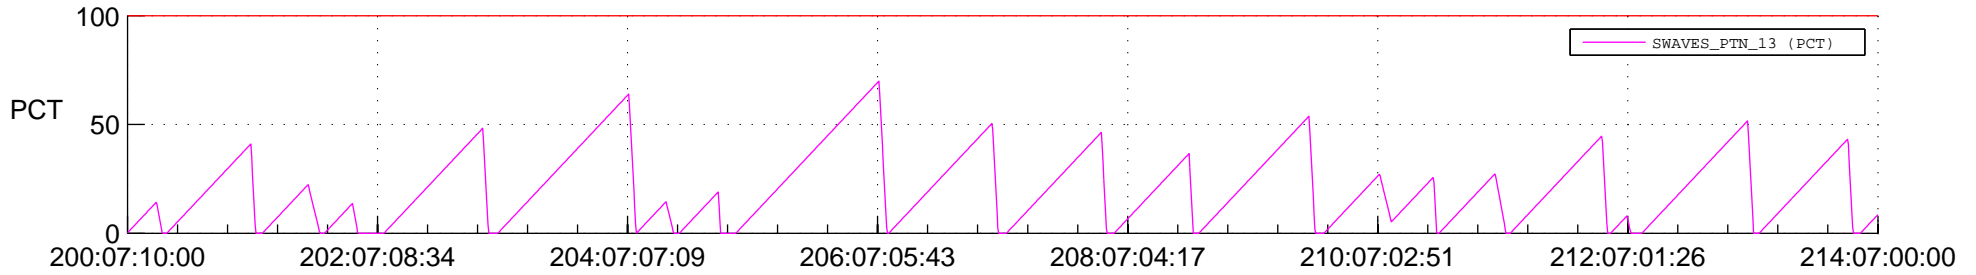

STEREO AHEAD SSR PCT Full Prediction

SWAVES_Percent_Full_Prediction

IMPACT_Percent_Full_Prediction

PLASTIC_Percent_Full_Prediction

Spacecraft_DownLink_Rate

Ground Time (2019:200:07:10:00.000 -2019:214:07:00:00.000)