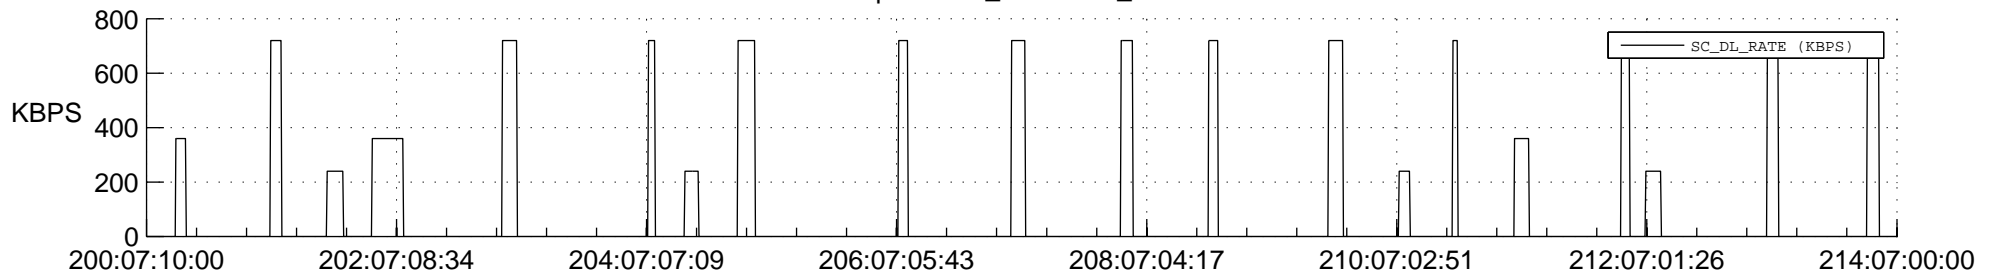

STEREO AHEAD SSR PCT Full Prediction

SWAVES_Percent_Full_Prediction

IMPACT_Percent_Full_Prediction

PLASTIC_Percent_Full_Prediction

Spacecraft_DownLink_Rate

Ground Time (2019:200:07:10:00.000 -2019:214:07:00:00.000)