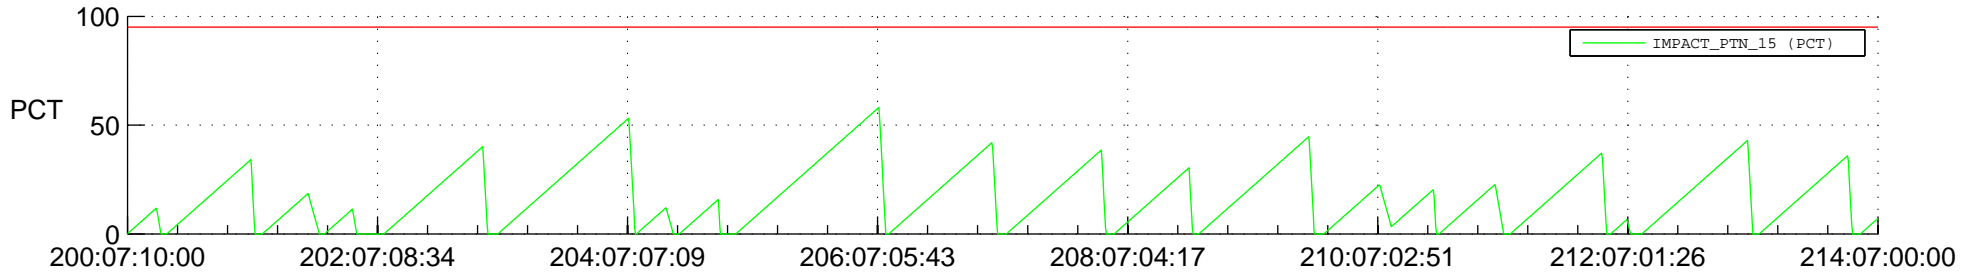

STEREO AHEAD SSR PCT Full Prediction

SWAVES_Percent_Full_Prediction

IMPACT_Percent_Full_Prediction

PLASTIC_Percent_Full_Prediction

Spacecraft_DownLink_Rate

Ground Time (2019:200:07:10:00.000 -2019:214:07:00:00.000)