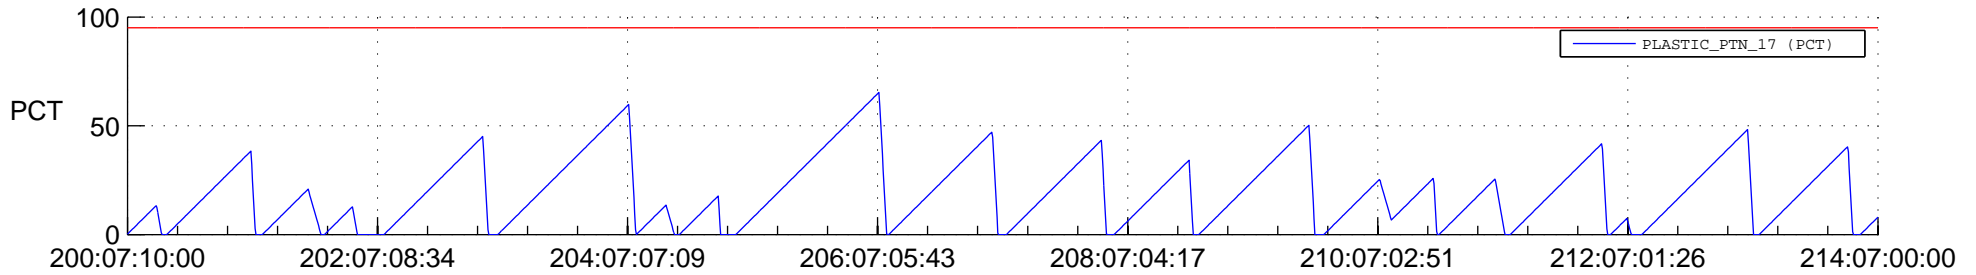

STEREO AHEAD SSR PCT Full Prediction

SWAVES_Percent_Full_Prediction

IMPACT_Percent_Full_Prediction

PLASTIC_Percent_Full_Prediction

Spacecraft_DownLink_Rate

Ground Time (2019:200:07:10:00.000 -2019:214:07:00:00.000)