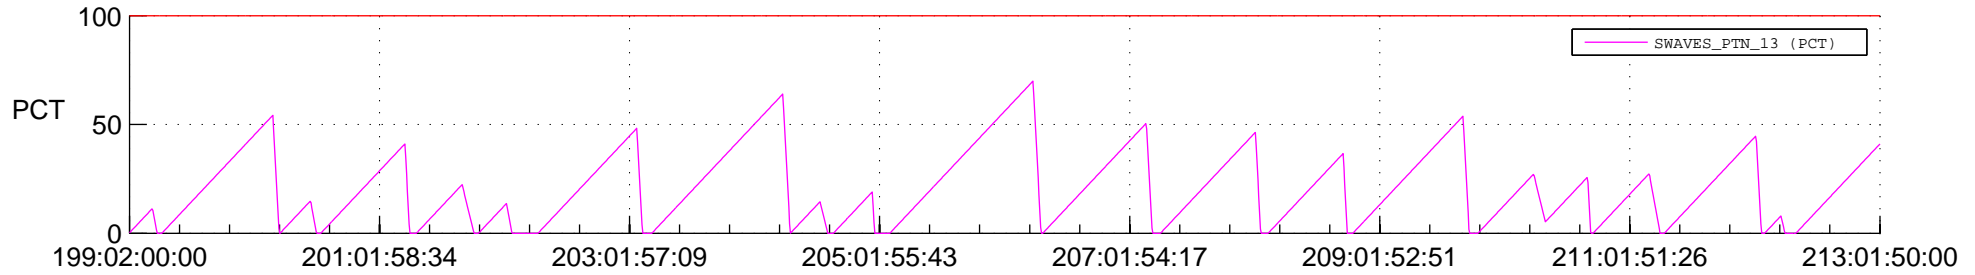

STEREO AHEAD SSR PCT Full Prediction

SWAVES_Percent_Full_Prediction

IMPACT_Percent_Full_Prediction

PLASTIC_Percent_Full_Prediction

Spacecraft_DownLink_Rate

Ground Time (2019:199:02:00:00.000 -2019:213:01:50:00.000)