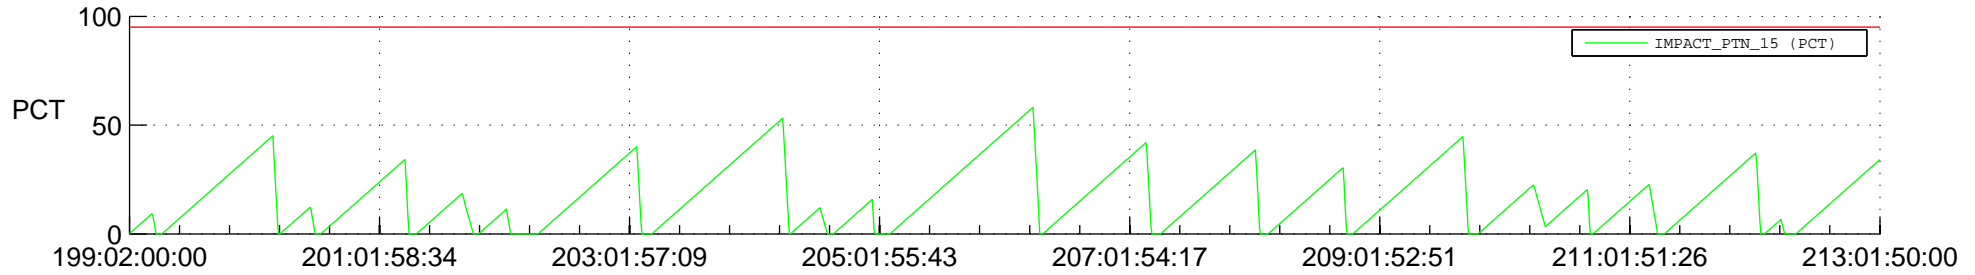

STEREO AHEAD SSR PCT Full Prediction

SWAVES_Percent_Full_Prediction

IMPACT_Percent_Full_Prediction

PLASTIC_Percent_Full_Prediction

Spacecraft_DownLink_Rate

Ground Time (2019:199:02:00:00.000 -2019:213:01:50:00.000)