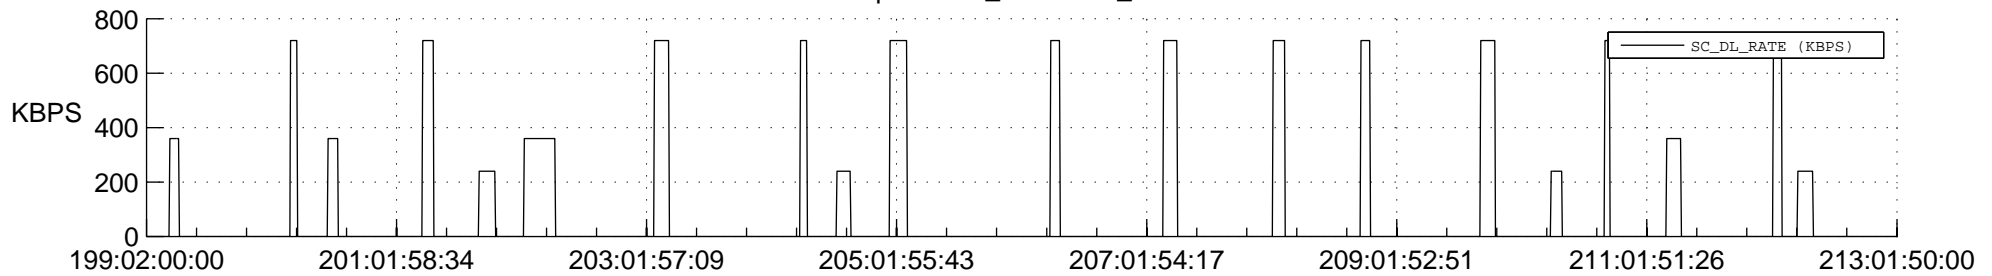

STEREO AHEAD SSR PCT Full Prediction

SWAVES_Percent_Full_Prediction

IMPACT_Percent_Full_Prediction

PLASTIC_Percent_Full_Prediction

Spacecraft_DownLink_Rate

Ground Time (2019:199:02:00:00.000 -2019:213:01:50:00.000)