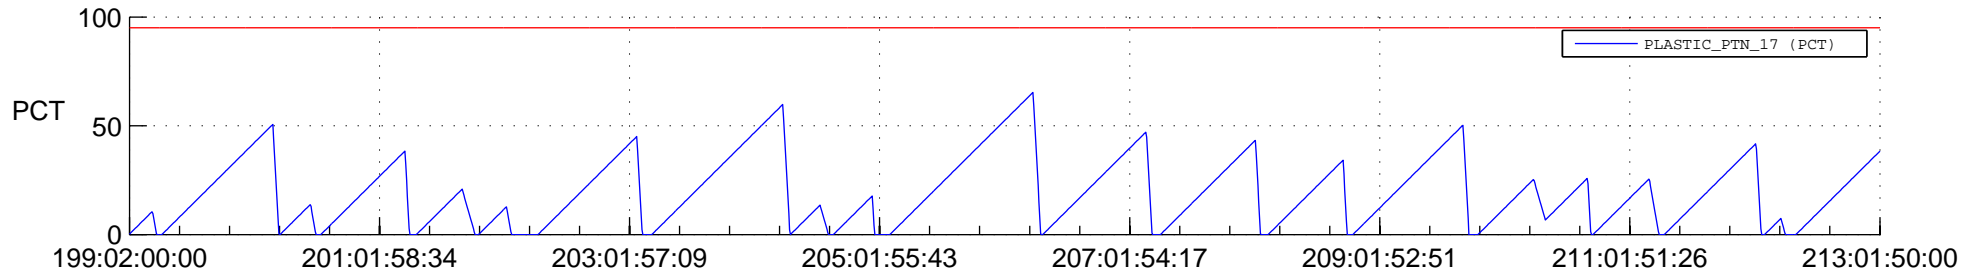

STEREO AHEAD SSR PCT Full Prediction

SWAVES_Percent_Full_Prediction

IMPACT_Percent_Full_Prediction

PLASTIC_Percent_Full_Prediction

Spacecraft_DownLink_Rate

Ground Time (2019:199:02:00:00.000 -2019:213:01:50:00.000)