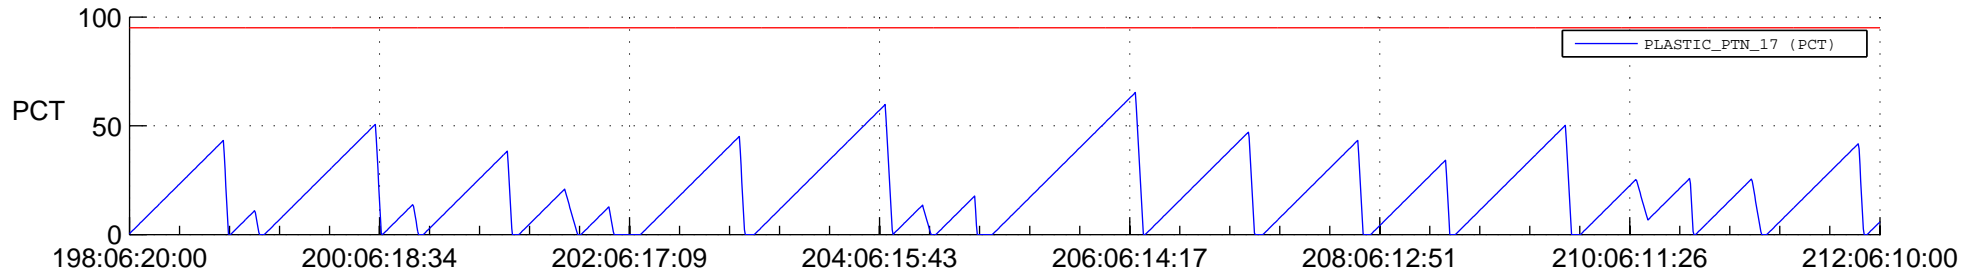

## SWAVES\_Percent\_Full\_Prediction

## Spacecraft\_DownLink\_Rate

Ground Time (2019:198:06:20:00.000 -2019:212:06:10:00.000)