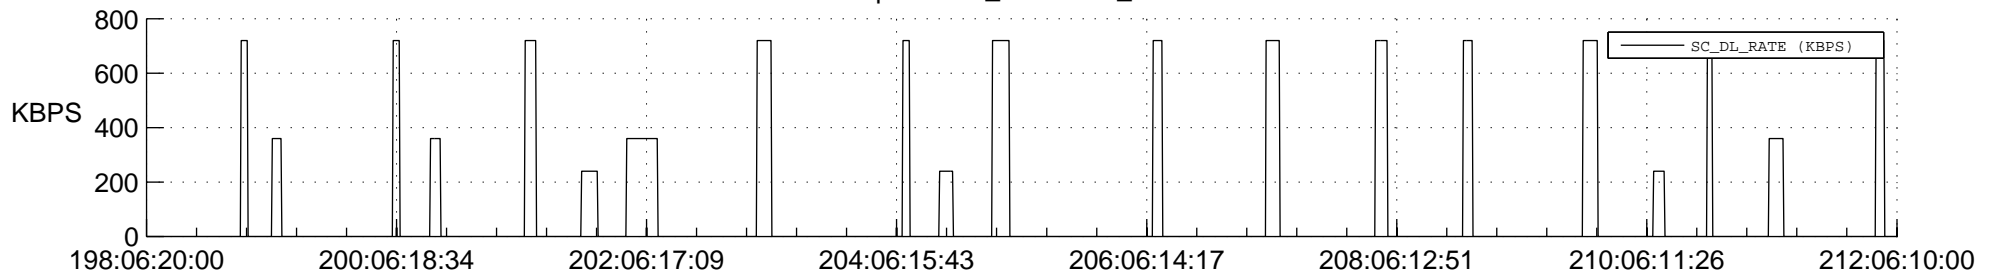

## Spacecraft\_DownLink\_Rate

Ground Time (2019:198:06:20:00.000 -2019:212:06:10:00.000)