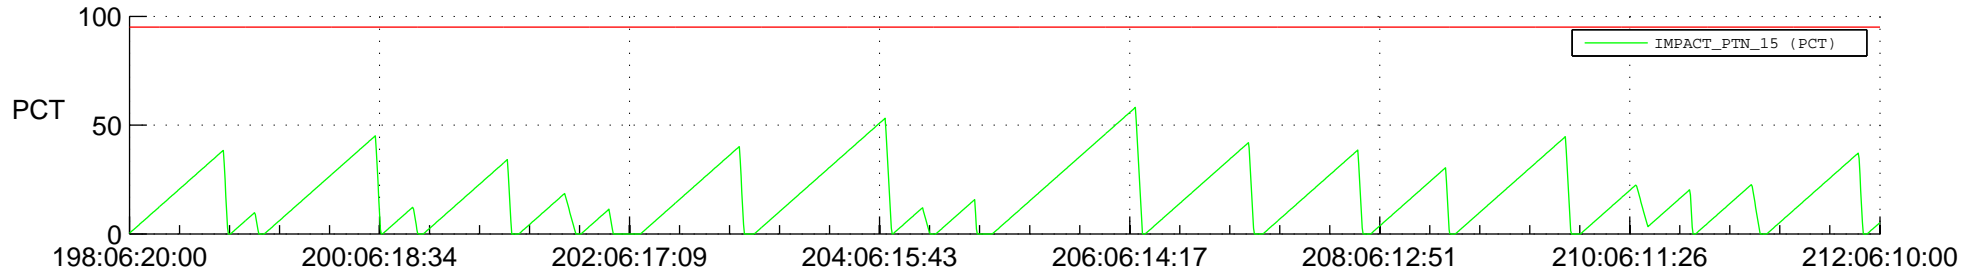

IMPACT_Percent_Full_Prediction