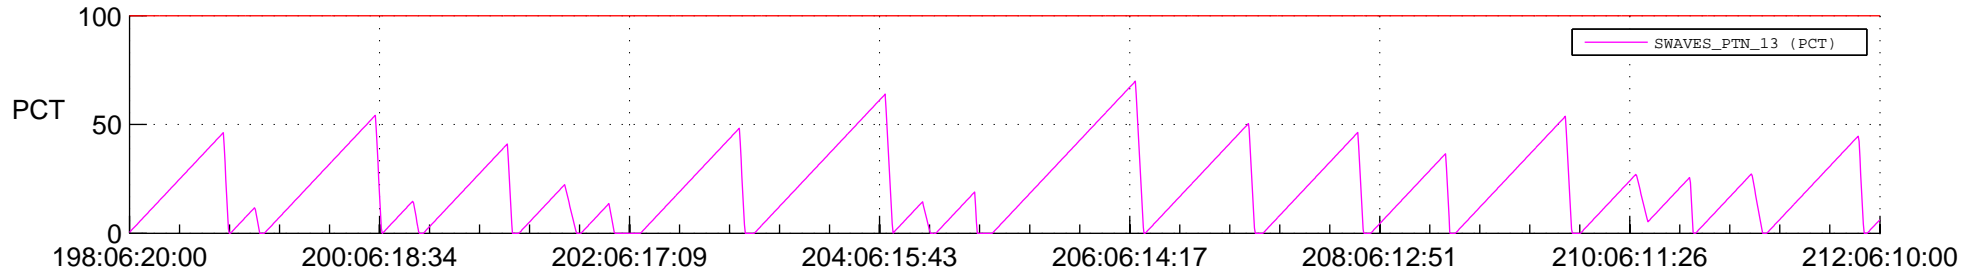

## SWAVES\_Percent\_Full\_Prediction

## Spacecraft\_DownLink\_Rate

Ground Time (2019:198:06:20:00.000 -2019:212:06:10:00.000)